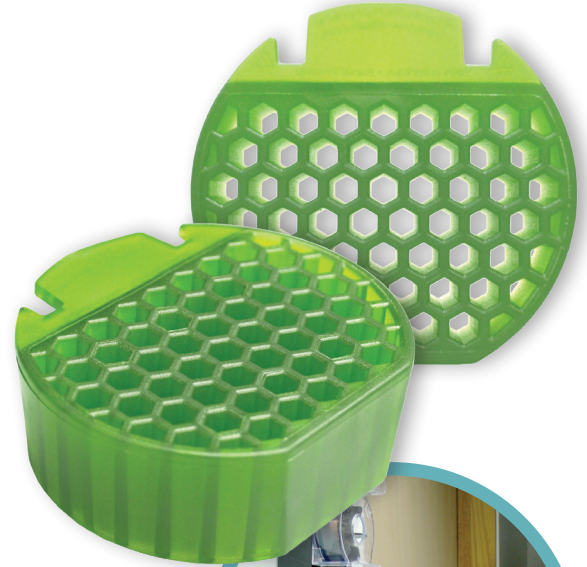

Refresh 2.0

The new & improved gel cup replacement

Freshens for 30 days

Freshens any space for a full 30 days. Use it in restrooms, lobbies, conference rooms, or anywhere needing a boost of fragrance.

Replaces Omni & Refresh gels

Refresh 2.0 replaces the Omni and Refresh gel products while providing you with 25-35% more fragrance. That's more fragrance than other competing gel products currently on the market.

Available in the same great fragrances

Freshen your restroom with the same great fragrances you're used to from the Omni and Refresh gels, but with the Refresh 2.0's boost of performance.

Universal fit

Refresh 2.0 fits a wide variety of dispensers and cabinets such as Big D®, Contico®, Hospeco®, GA Pacific®, F-Matic®, NilOdor®, Rubbermaid TC® & Time Mist® fan cabinets.

Environmentally safe

Cannot break or spill. 100% Recyclable, part of the industry's first closed-loop recycling program so it's easily recyclable. For details, go to www.eco-refresh.com

Fits a variety of existing dispensers