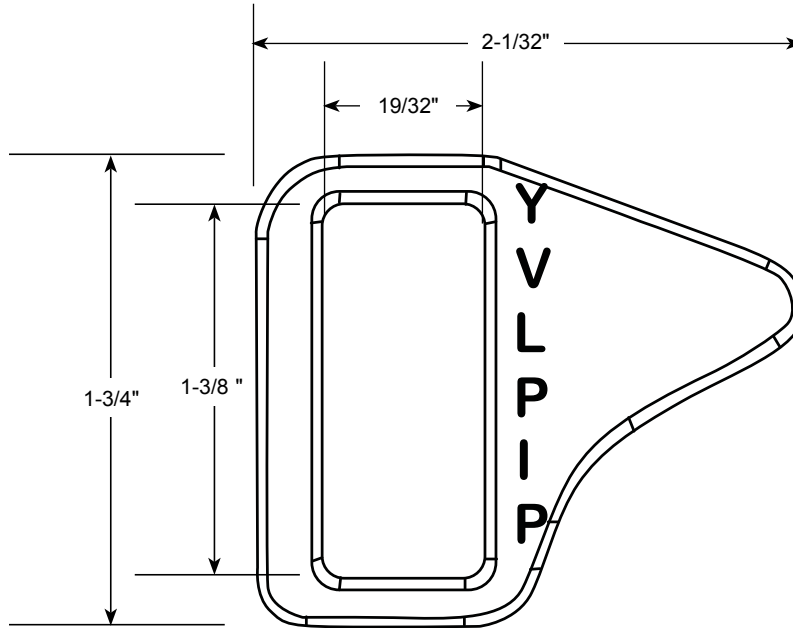

## Yokebox Lock Plate - (9503 style)

STRAIGHT OR ANGLE KEY VALVE LOCK PLATE FOR YOKEBOX OR LONG YOKEBOX

APPROX. WT. LBS.	CATALOG NUMBER	✓ SUBMITTED ITEM(S)
.08	9503	

### FEATURES

- All brass conforms to AWWA Standard C800 (ASTM B62 and B-584, UNS C83600-85-5-5-5)
- Locks valve open or closed

The Ford Meter Box Company considers the information in this submittal form to be correct at the time of publication. Item and option availability, including specifications, are subject to change without notice. Please verify that your product information is current.