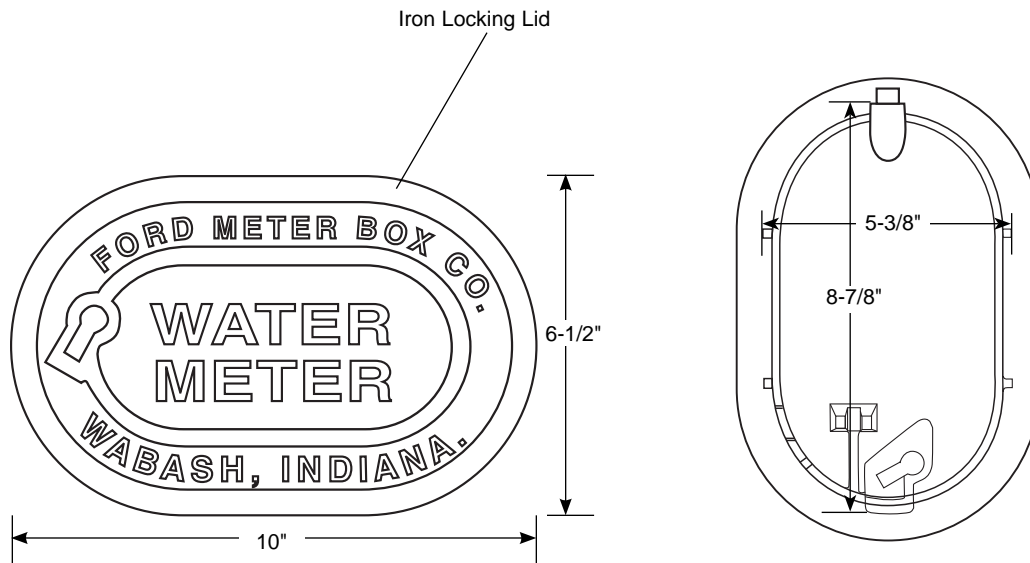

SUBMITTAL INFORMATION

Yokebox Lid - (YL style)

IRON YOKEBOX LOCKING LID

| APPROX. WT. LBS. | CATALOG NUMBER | ✓ SUBMITTED ITEMS |
|---------------------|-------------------|----------------------|
| 5 | YL | |

FEATURES

- Made from cast iron per ASTM A48, Class 25
- Lockless lid is available. Add "-LL" to the end of catalog number
- Finish is black E-coating

The Ford Meter Box Company considers the information in this submittal form to be correct at the time of publication. Item and option availability, including specifications, are subject to change without notice. Please verify that your product information is current.