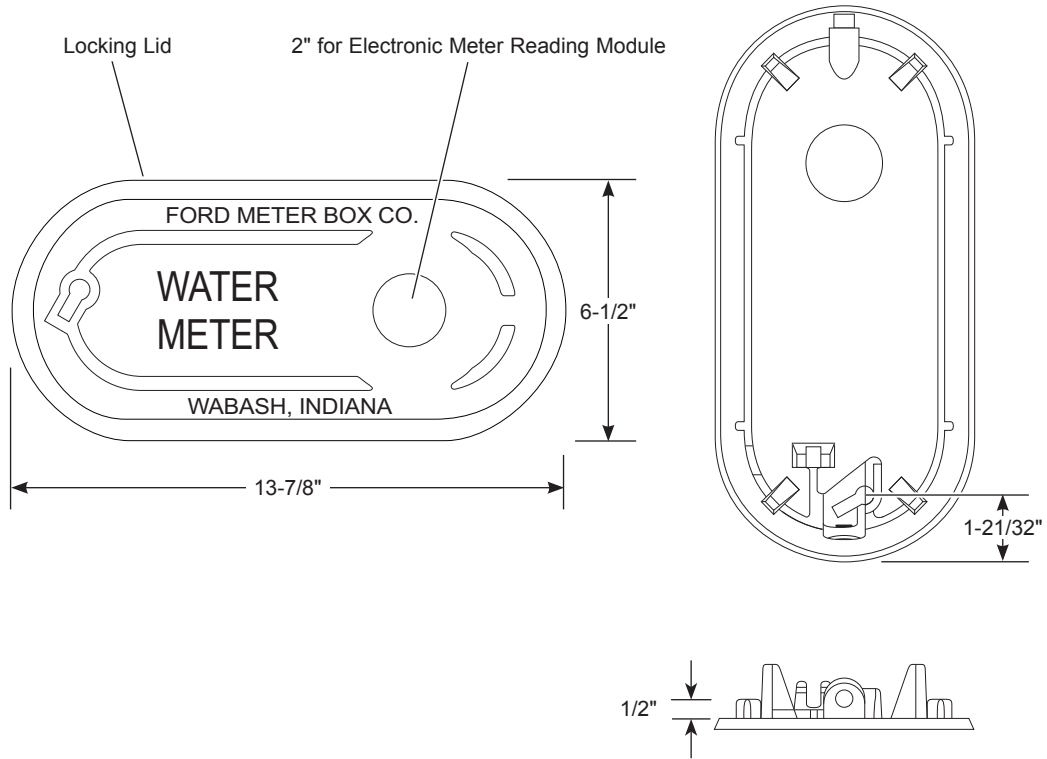

SUBMITTAL INFORMATION

Long Yokebox Lid- (LYL-T style)

LOCKING LID FOR 5/8", 5/8" X 3/4" OR 3/4" LONG YOKEBOX WITH E-READ HOLE

APPROX. WT. LBS.	CATALOG NUMBER	✓ SUBMITTED ITEM
6.3	LYL-T	

FEATURES

- Cast iron locking lid, per ASTM A48, Class 25
- Finish is black e-coating
- Lid has a 2" precast hole for electronic reading module

The Ford Meter Box Company considers the information in this submittal form to be correct at the time of publication. Item and option availability, including specifications, are subject to change without notice. Please verify that your product information is current.