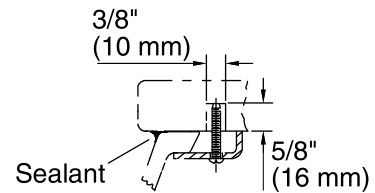

Features

- Vitreous china.
- Under-mount
- With overflow.
- Includes 1193643 clamp assembly, unless specified.
- Available with KOHLER Artist Editions designs.
- 17" (432 mm) x 14" (356 mm)

Recommended Accessories

Marble Installation

Wood Installation

Technical Information

All product dimensions are nominal.

Installation:	Under-mount
Bowl area	Length: 15" (381 mm) Width: 12" (305 mm) Water depth: 4" (102 mm)
Drain hole:	1-3/4" (44 mm)
Template:	Under-mount, 85838-7, required, not included