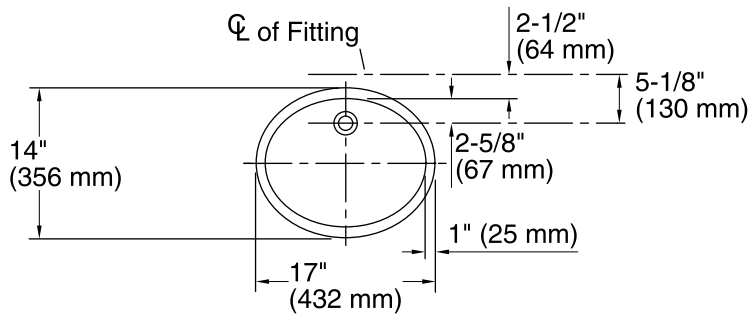

Features

- Vitreous china.
- Under-mount
- With overflow.
- Includes 1193643 clamp assembly, unless specified.
- Available with KOHLER Artist Editions designs.
- 17" (432 mm) x 14" (356 mm)

Recommended Accessories

Marble Installation

Wood Installation

Technical Information

All product dimensions are nominal.

Installation:	Under-mount
Bowl area	Length: 15" (381 mm) Width: 12" (305 mm) Water depth: 4" (102 mm)
Drain hole:	1-3/4" (44 mm)
Template:	Under-mount, 85838-7, required, not included