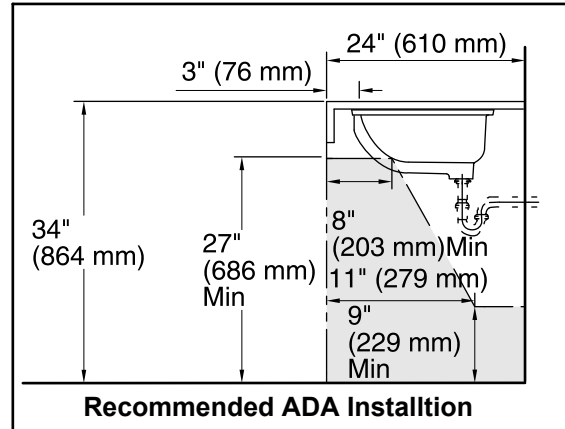

Features

- Vitreous china.
- Under-mount
- With overflow.
- Includes 1193643 clamp assembly, unless specified.
- Available with KOHLER Artist Editions designs.
- 17" (432 mm) x 14" (356 mm)

Recommended Accessories

K- 8998 P-Trap

Components

Additional included component/s: Basin Clamp Assembly .

ADA **CSA B651**

Codes/Standards

ASME A112.19.2/CSA B45.1
ADA
ICC/ANSI A117.1
CSA B651

KOHLER® One-Year Limited Warranty

See website for detailed warranty information.

Marble Installation

Wood Installation

Technical Information

All product dimensions are nominal.

Installation:	Under-mount
Bowl area	Length: 15" (381 mm) Width: 12" (305 mm) Water depth: 4" (102 mm)
Drain hole:	1-3/4" (44 mm)
Template:	Under-mount, 85838-7, required, not included