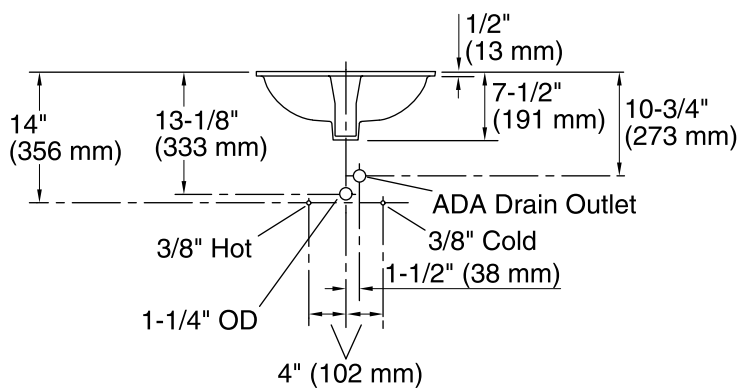

Features

- Vitreous china.
- Under-mount
- With overflow.
- Includes 1193643 clamp assembly, unless specified.
- Available with KOHLER Artist Editions designs.
- 17" (432 mm) x 14" (356 mm)

Recommended Accessories

K- 8998 P-Trap

Components

Additional included component/s: Basin Clamp Assembly .

ADA **CSA B651**

Codes/Standards

ASME A112.19.2/CSA B45.1
ADA
ICC/ANSI A117.1
CSA B651

KOHLER® One-Year Limited Warranty

See website for detailed warranty information.

Marble Installation

Wood Installation

Technical Information

All product dimensions are nominal.

Installation:	Under-mount
Bowl area	Length: 15" (381 mm) Width: 12" (305 mm) Water depth: 4" (102 mm)
Drain hole:	1-3/4" (44 mm)
Template:	Under-mount, 85838-7, required, not included