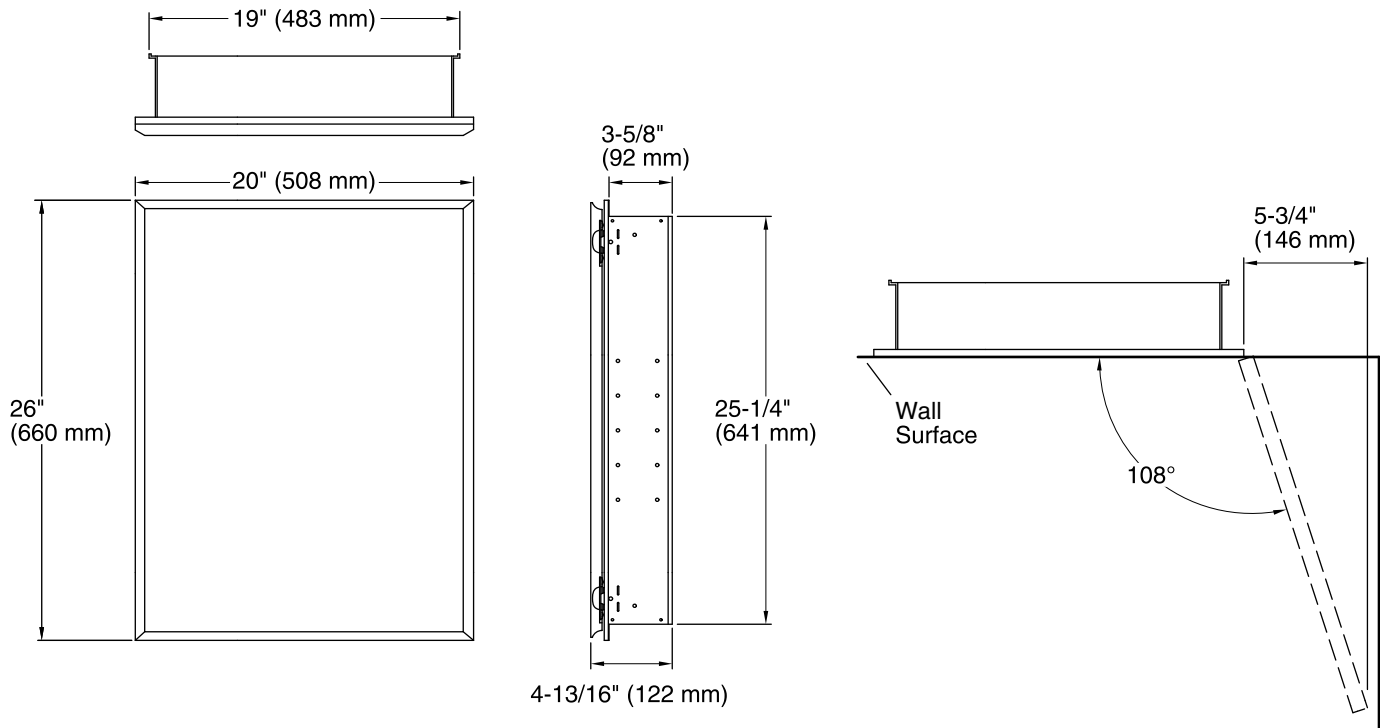

Mirrored Cabinet K-CB-CLC2026FS

Features

- Two adjustable tempered glass shelves.
- Full-overlay mirrored door with beveled edges.
- Mirrored interior.
- Two-way adjustable hinges with 108-degree opening capability for easy cabinet access.
- Can be installed with left- or right-hand swing.
- Includes mounting hardware for surface or recessed installation.
- Includes side mirror kit for surface mount installation.

See website for detailed warranty information.

Technical Information

All product dimensions are nominal.

Notes

Install this product according to the installation guide.

CAUTION: Risk of electric shock. Electrical wiring may need to be relocated.

CAUTION: Risk of property damage. For surface mounting, use anchors (not provided) rated for the loaded weight of this product. Refer to the anchor manufacturer's instructions.

When determining the height of the cabinet, ensure the mirrored door will clear all obstacles (such as a faucet). A minimum distance of 3" (76 mm) is required.