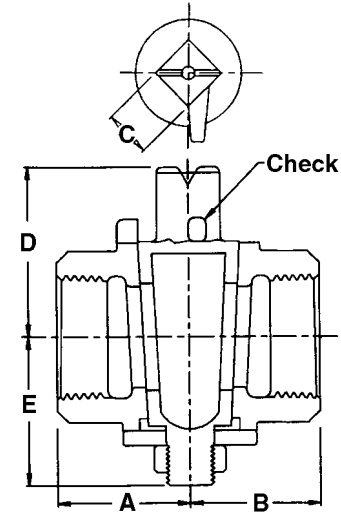

BRONZE LOW PRESSURE GAS VALVES - PLUG STYLE

10604 SQUARE HEAD WITH CHECK

Bronze body and plug manually operated low pressure natural or propane gas valve for use indoors on house piping system between the meter outlet and the inlet connection of the gas appliance at ambient temperatures of 32 to 125 degrees Fahrenheit.

- Inlet: FIP Thread
- Outlet: FIP Thread
- Sizes: 1/4", 3/8", 1/2", 3/4", 1", 1 1/4", 1 1/2", 2"

2 PSIG

1/2" & 3/4" bottom check

All other sizes top check

1/2" & 3/4" valves manufactured to:

~ DIMENSIONS ~					
SIZE	A	B	C	D	E
1/2	1	1	.406	1.297	1.266
3/4	1.156	1.156	.469	1.594	1.391

~ DIMENSIONS ~					
SIZE	A	B	C	D	E
1/4	.859	.859	.375	1.125	1.078
3/8	.813	.813	.375	1.125	1.078
1	1.375	1.375	.469	1.781	1.563
1 1/4	1.609	1.609	.688	2.063	1.938
1 1/2	1.688	1.688	.781	2.25	2.094
2	2.188	2.188	1	2.563	2.313