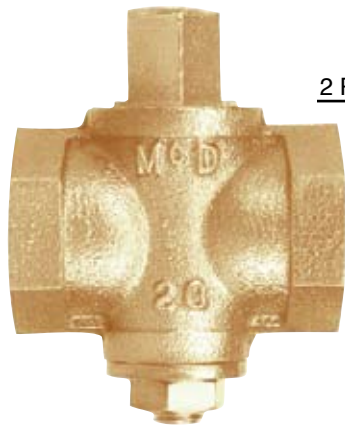

BRONZE LOW PRESSURE GAS VALVES - PLUG STYLE

10604 SQUARE HEAD WITH CHECK

Bronze body and plug manually operated low pressure natural or propane gas valve for use indoors on house piping system between the meter outlet and the inlet connection of the gas appliance at ambient temperatures of 32 to 125 degrees Fahrenheit.

- Inlet: FIP Thread
- Outlet: FIP Thread
- Sizes: 1/4", 3/8", 1/2", 3/4", 1", 1 1/4", 1 1/2", 2"

2 PSIG

1/2" & 3/4" bottom check

All other sizes top check

1/2" & 3/4" valves manufactured to:

~ DIMENSIONS ~					
SIZE	A	B	C	D	E
1/2	1	1	.406	1.297	1.266
3/4	1.156	1.156	.469	1.594	1.391

~ DIMENSIONS ~					
SIZE	A	B	C	D	E
1/4	.859	.859	.375	1.125	1.078
3/8	.813	.813	.375	1.125	1.078
1	1.375	1.375	.469	1.781	1.563
1 1/4	1.609	1.609	.688	2.063	1.938
1 1/2	1.688	1.688	.781	2.25	2.094
2	2.188	2.188	1	2.563	2.313

NOTE: All A. Y. McDonald plug style gas valves are factory set.
DO NOT TAMPER WITH BOTTOM NUT.