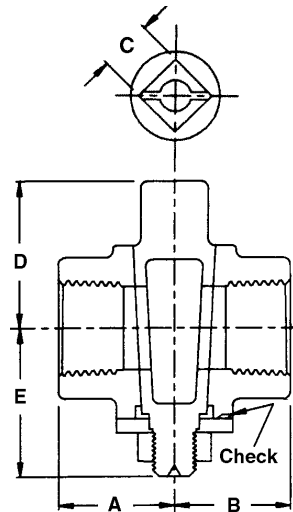

BRONZE LOW PRESSURE GAS VALVES - PLUG STYLE

10604 SQUARE HEAD WITH CHECK

Bronze body and plug manually operated low pressure natural or propane gas valve for use indoors on house piping system between the meter outlet and the inlet connection of the gas appliance at ambient temperatures of 32 to 125 degrees Fahrenheit.

- Inlet: FIP Thread
- Outlet: FIP Thread
- Sizes: 1/4", 3/8", 1/2", 3/4", 1", 1 1/4", 1 1/2", 2"

2 PSIG

1/2" & 3/4" bottom check

All other sizes top check

1/2" & 3/4" valves manufactured to:

~ DIMENSIONS ~					
SIZE	A	B	C	D	E
1/2	1	1	.406	1.297	1.266
3/4	1.156	1.156	.469	1.594	1.391

~ DIMENSIONS ~					
SIZE	A	B	C	D	E
1/4	.859	.859	.375	1.125	1.078
3/8	.813	.813	.375	1.125	1.078
1	1.375	1.375	.469	1.781	1.563
1 1/4	1.609	1.609	.688	2.063	1.938
1 1/2	1.688	1.688	.781	2.25	2.094
2	2.188	2.188	1	2.563	2.313