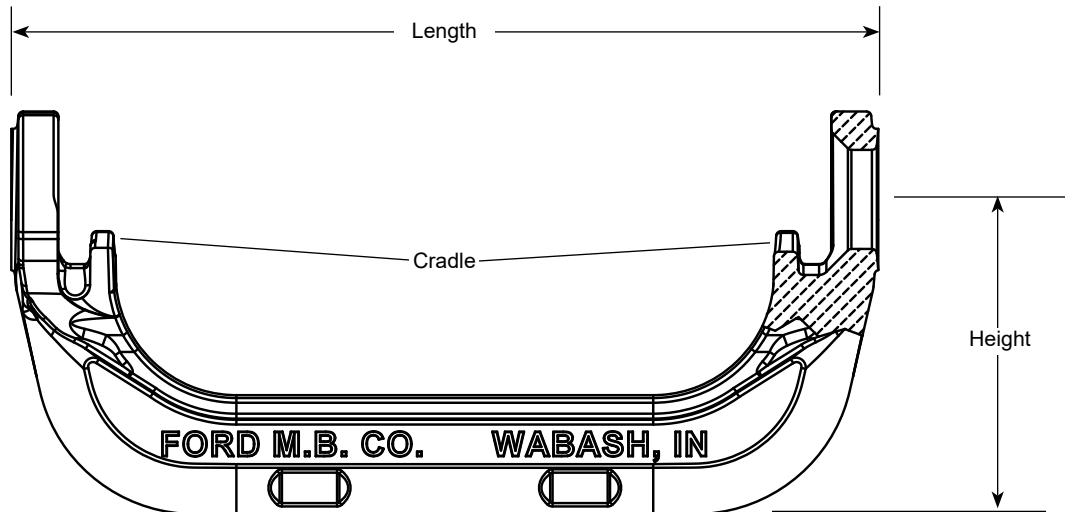

SUBMITTAL INFORMATION

Iron Yoke Bars - (Y50x style)

500 SERIES IRON YOKE BARS FOR 5/8" THROUGH 3/4" METERS

METER SIZE	LENGTH	HEIGHT	APROX. Wt. Lbs.	CATALOG NUMBER	✓ SUBMITTED ITEM(S)
5/8"	10-11/16"	3-31/32"	3.6	Y501	
5/8"x3/4"	10-15/16"	3-31/32"	4.2	Y502	
3/4"	12-1/2"	3-31/32"	4.5	Y503	

FEATURES

- Material: Cast gray iron, ASTM A48, Class 25
- Finish: Black E-coating
- Cradle positions the meter in line with end connections for one hand installation.

The Ford Meter Box Company considers the information in this submittal form to be correct at the time of publication. Item and option availability, including specifications, are subject to change without notice. Please verify that your product information is current.