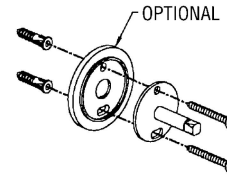

EMPIRE SINGLE POST INSTALLATION INSTRUCTIONS

GINGER®

①

②

③

④

CARE OF FINE BRASS

The finish is protected with a clear, durable, baked-on enamel. To clean, use warm soapy water, and dry with a soft cloth. Occasional paste waxing is also recommended. NEVER use brass polish, abrasives or abrasive wax.