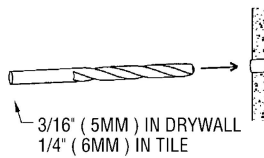

EMPIRE SINGLE POST INSTALLATION INSTRUCTIONS

GINGER®

①

②

③

④

CARE OF FINE BRASS

The finish is protected with a clear, durable, baked-on enamel. To clean, use warm soapy water, and dry with a soft cloth. Occasional paste waxing is also recommended. NEVER use brass polish, abrasives or abrasive wax.