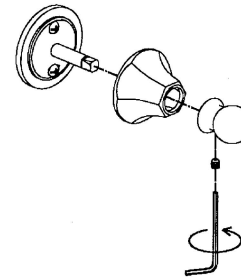

EMPIRE

INSTALLATION INSTRUCTIONS

for
Single Post
Accessories

*Complement
your purchase
with these
fine accessories
also from
GINGER®:*

*Towel Bars
Towel Rings
Toilet Tissue Holders
Hooks
Soap Dishes
Tumbler Holders
Toiletry Shelves
Grab Bars
Mirrors
Lights
Bud Vases
Hotel Shelves
Shower Curtain Rods
Soap & Bottle Baskets
Cabinet Hardware*

2001 CARNEGIE AVE
SANTA ANA CA
T. 949-417-5207

www.gingerco.com

EMPIRE SINGLE POST INSTALLATION INSTRUCTIONS

GINGER[®]

①

②

③

④