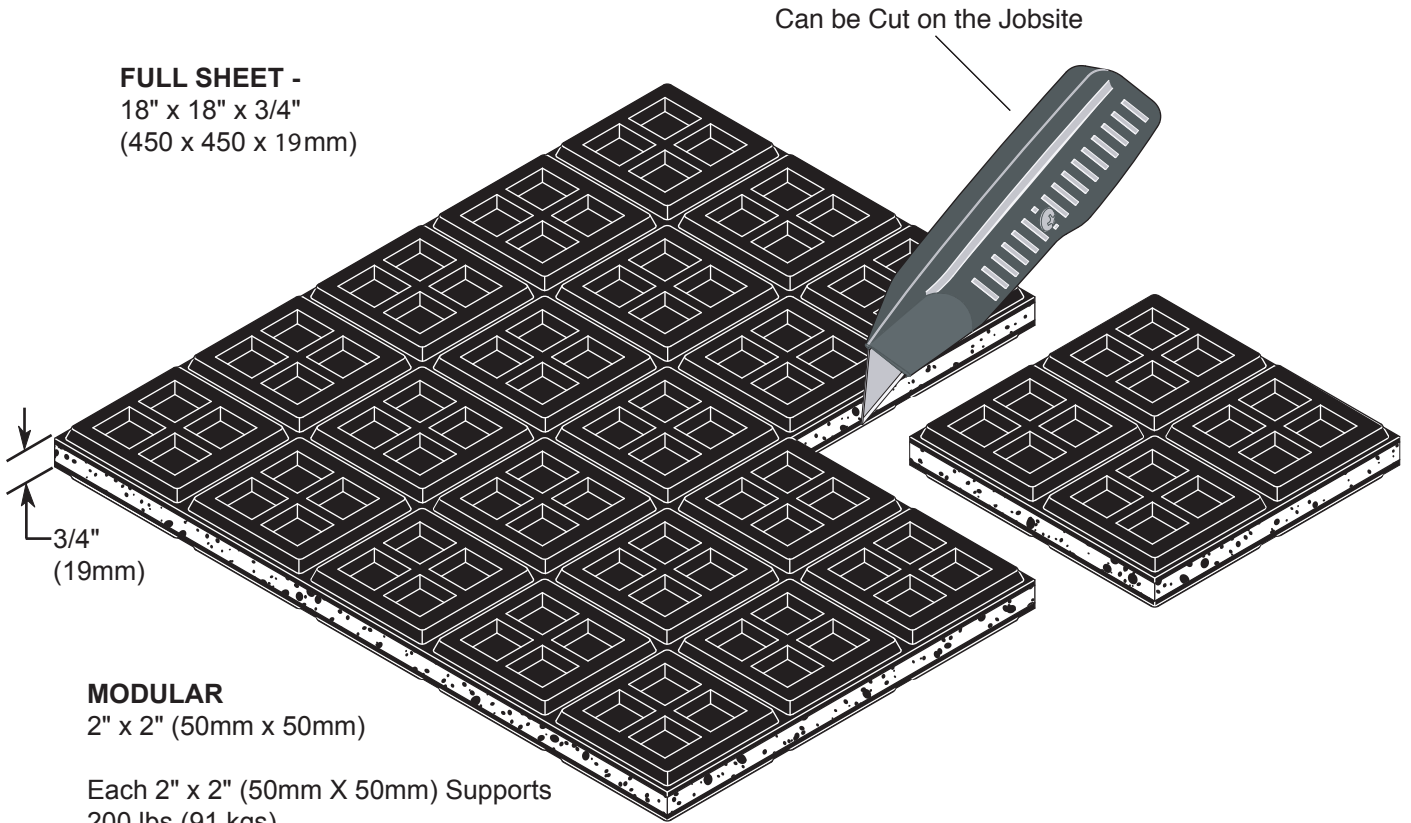

JOB NAME _____
 CUSTOMER _____
 CUSTOMER P.O. _____
 MASON M.I. _____
 DWG. NO. _____

**SUPER
K**

Natural Rubber
Waffle & Cork
Sandwich Pad

FULL SHEET -
 18" x 18" x 3/4"
 (450 x 450 x 19mm)

PLAN VIEW OF PAD LOCATIONS