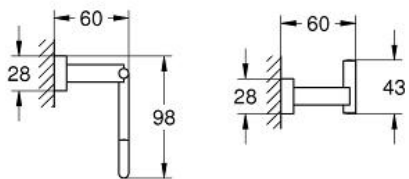

ESSENTIALS CUBE

MODEL # 40777001

Pure Freude
an Wasser

GROHE

Product Description: ESSENTIALS CUBE

Standard Specification:

- Material: Metal
- Includes robe hook (40 511 001)
- Includes toilet paper holder (40 507 001)
- Includes 24" towel rail (40 509 001)
- Concealed fastening
- **GROHE StarLight** chrome finish

Color:

- 40777001 StarLight Chrome