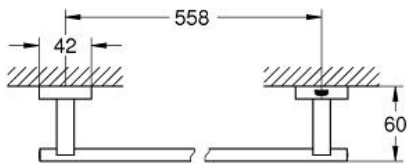

ESSENTIALS CUBE

MODEL # 40777001

Pure Freude
an Wasser

GROHE

Product Description: ESSENTIALS CUBE

Standard Specification:

- Material: Metal
- Includes robe hook (40 511 001)
- Includes toilet paper holder (40 507 001)
- Includes 24" towel rail (40 509 001)
- Concealed fastening
- **GROHE StarLight** chrome finish

Color:

- 40777001 StarLight Chrome