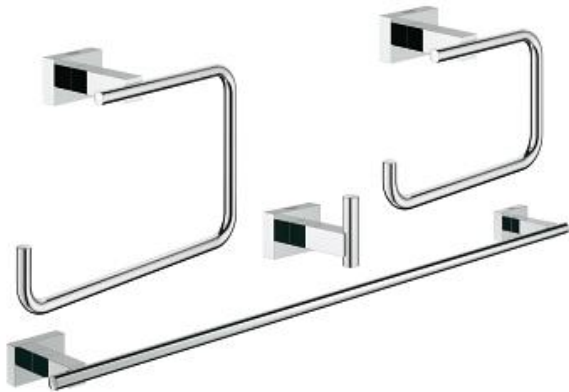

ESSENTIALS CUBE

MODEL # 40778001

Pure Freude
an Wasser

GROHE

Product Description: ESSENTIALS CUBE

Standard Specification:

- Material: Metal
- Includes robe hook (40 511 001)
- Includes 8" towel ring (40 510 001)
- Includes toilet paper holder (40 507 001)
- Includes 24" towel rail (40 509 001)
- Concealed fastening
- **GROHE StarLight** chrome finish

Color:

- 40778001 StarLight Chrome