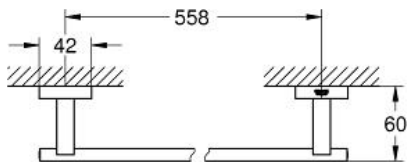

ESSENTIALS CUBE

MODEL # 40778001

Pure Freude
an Wasser

GROHE

Product Description: ESSENTIALS CUBE

Standard Specification:

- Material: Metal
- Includes robe hook (40 511 001)
- Includes 8" towel ring (40 510 001)
- Includes toilet paper holder (40 507 001)
- Includes 24" towel rail (40 509 001)
- Concealed fastening
- **GROHE StarLight** chrome finish