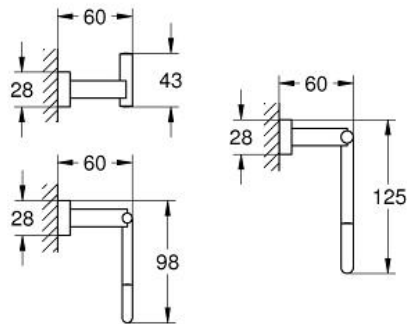

ESSENTIALS CUBE

MODEL # 40778001

Pure Freude
an Wasser

GROHE

Product Description: ESSENTIALS CUBE

Standard Specification:

- Material: Metal
- Includes robe hook (40 511 001)
- Includes 8" towel ring (40 510 001)
- Includes toilet paper holder (40 507 001)
- Includes 24" towel rail (40 509 001)
- Concealed fastening
- **GROHE StarLight** chrome finish