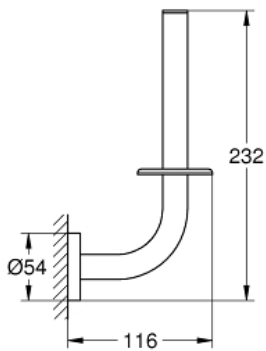

ESSENTIALS
Spare Toilet Paper Holder
MODEL # 40385001

Pure Freude
an Wasser

GROHE

Product Description:
ESSENTIALS
Spare Toilet Paper Holder

Standard Specification:

- Material: Metal
- Wall mount
- Concealed fastening
- **GROHE StarLight** chrome finish
- Suitable for screwing (including screws and dowels) or gluing (glue 40 915 000 sold separately)