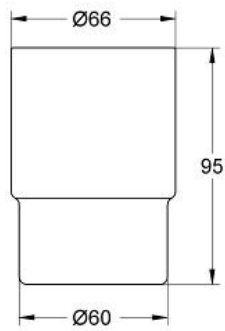

ESSENTIALS  
Crystal Glass  
MODEL # 40372001

Pure Freude  
an Wasser

GROHE

**Product Description:**  
**ESSENTIALS**  
**Crystal Glass**

**Standard Specification:**

- Material: Glass
- Fits in the following holders:
  - Essentials (40 369)
  - Essentials Cube (40 508)
  - Bau Cosmopolitan (40 585)
  - Essentials Authentic (40 652)