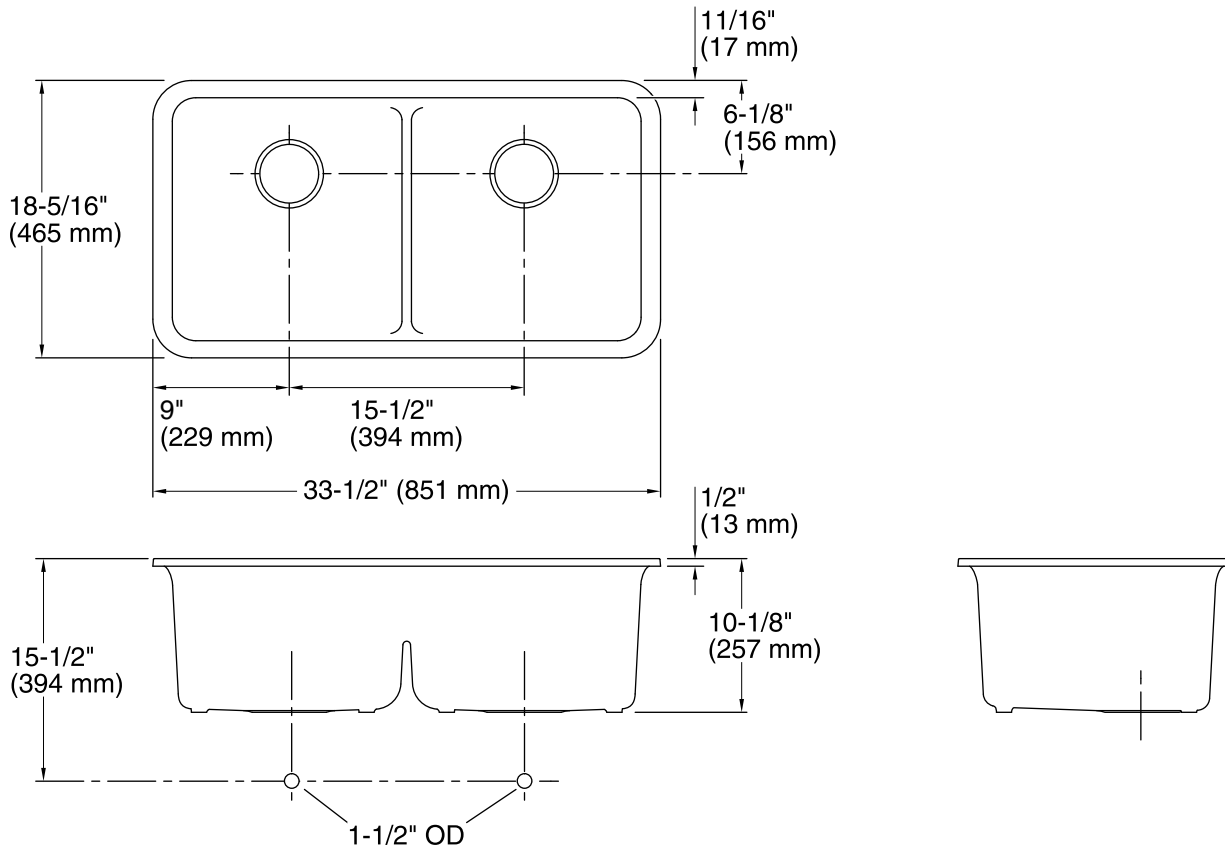

Cairn™
Under-mount Kitchen Sink
K-8199

Features

- No faucet holes.
- Includes cutout templates.
- Double equal basins.
- Includes 1 bottom basin rack.

Material

- KOHLER Neoroc material.

Installation

- Fits minimum 36-inch base cabinet width.
- Under-mount installation.

Technical Information

All product dimensions are nominal.

Bowl configuration:	Double equal
Installation:	Under-mount
Bowl area (Left)	Length: 14-7/8" (378 mm) Width: 15-3/16" (386 mm) Bowl depth: 9-1/2" (241 mm) Water depth: 9-1/2" (241 mm)
Bowl area (Right)	Length: 14-7/8" (378 mm) Width: 15-3/16" (386 mm) Bowl depth: 9-1/2" (241 mm) Water depth: 9-1/2" (241 mm)
Drain hole:	3-7/8" (98 mm)
Template:	Under-mount, 1256394-7, required, included