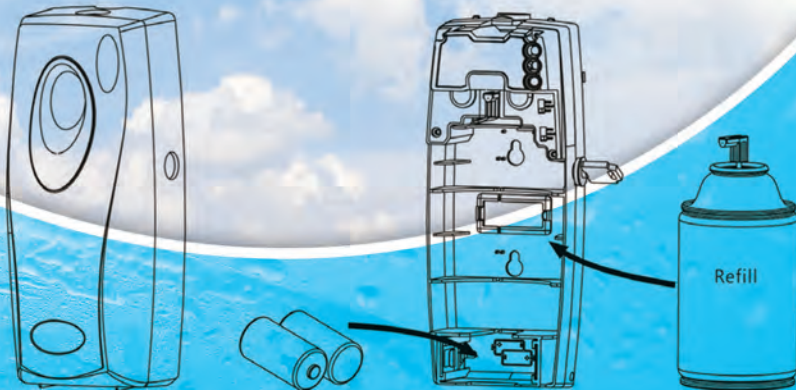

### RED LED

Alerts user the refill may be empty, requiring replacement

CL7-MADISP-C

C-SIZE

CL7-MADISP-C - uses 2 'C' batteries

CL7-MICROCC - for use with Micro Metered Air Fresheners - uses 2 'C' batteries