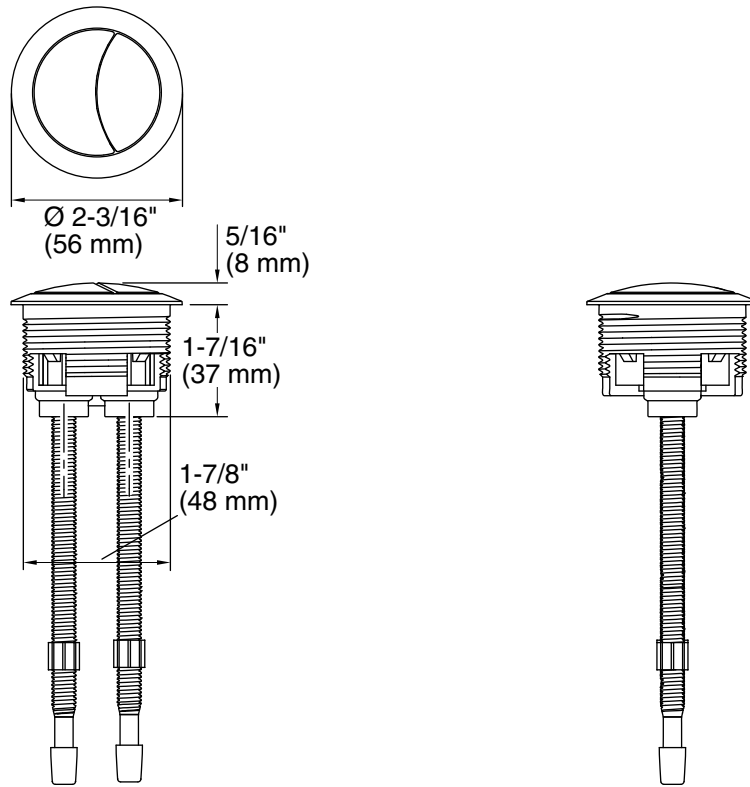

Features

- Water-saving dual-flush actuator offers two flushing options.
- Large top-mount buttons provide an ergonomic experience.
- Spring-loaded buttons facilitate a smooth actuation.
- For use with the K-3753 Persuade Circ and K-3723 Persuade Curv toilets.

Technical Information

All product dimensions are nominal.

Material: Plastic

Notes

Install this product according to the installation guide.