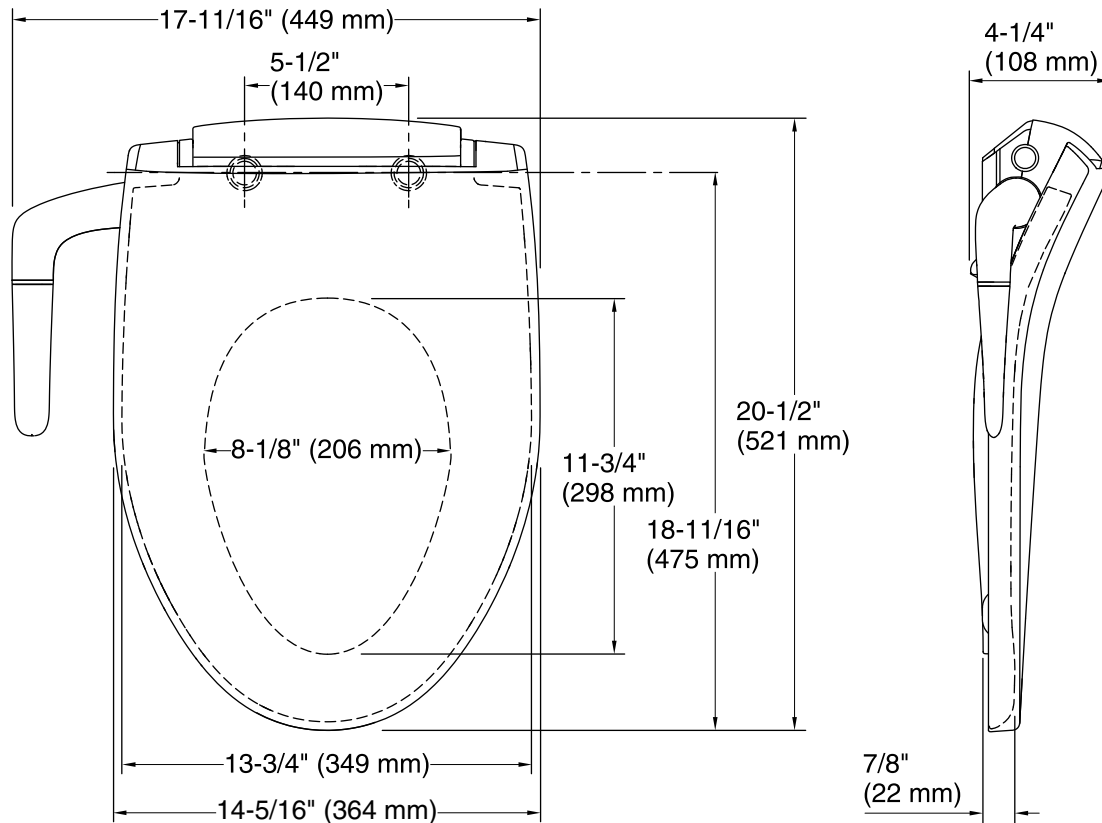

### Installation

- Fits most elongated toilets.
- Requires connection to toilet water supply line. All hoses and connections are included.
- Requires phillips screwdriver and adjustable wrench for installation.

### Technical Information

All product dimensions are nominal.

- Seat shape type: Elongated
- Seat front type: Closed front
- Seat hinge type: Quick-Attach®, Quiet-Close™, Quick-Release™
- Seat-mounting holes: 5-1/2" (140 mm)