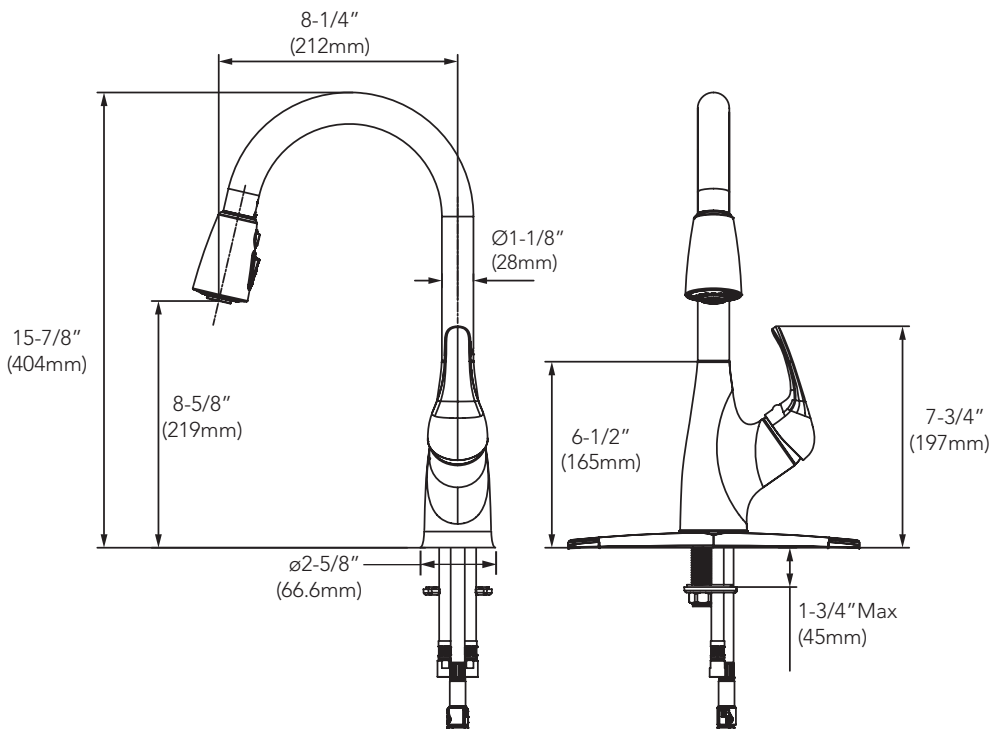

Product Specifications

Warranty and Codes

This product comes complete with installation, operating, care and maintenance instructions. This PROFLO faucet carries a limited lifetime warranty when installed in residential applications. The warranty is five years in commercial applications. This product meets ANSI: A112.18.1. *Compliant with lead content requirements of US Senate Bill S.3874