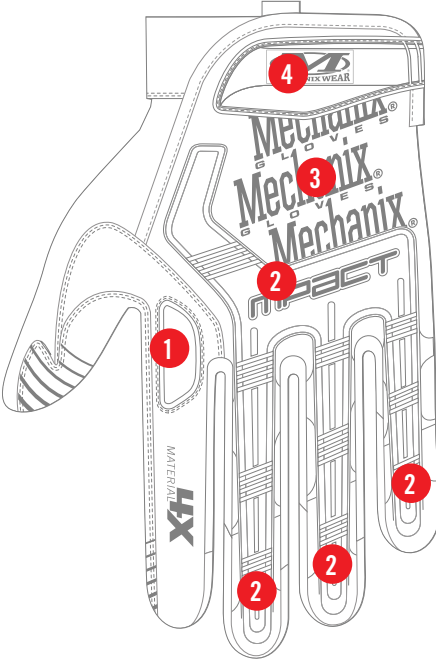

MATERIAL4X® M-PACT®

MATERIAL4X® HAND PROTECTION

The Material4X® M-Pact® combines critical impact protection with a durable Material4X® palm for the ultimate tool. The new dual-layer internal fingertip construction provides added fingertip strength, while the embossed and textured index and thumb deliver improved grip. Material4X® synthetic leather redefines durability with higher abrasion resistance and greater tear resistance than standard synthetic gloves. Flexible Thermal Plastic Rubber (TPR) creates an exoskeleton protecting the back of the hand from impact and abrasion injuries, while D30® palm padding absorbs impact and vibration from high-impact tools and heavy lifting.

IMPACT PROTECTION
Patented Impact Guard™ and molded TPR absorb blunt force impact to the hand and fingers.

MATERIAL4X®
Internal layer of Material4X® reinforces the fingertips for added durability.

MATERIAL4X® M-PACT®

AVAILABLE COLORS

MP4X-75 BLACK

XXXS	XXS	XS	S	M	L	XL	XXL	XXXL
05	06	07	08	09	10	11	12	13

FEATURES

1. Patented Impact Guard™ protects the first knuckle with EVA foam padding.
2. Thermoplastic Rubber (TPR) knuckle and full-length fingertip protection reduce the risk of impact and pinching injuries.
3. Form-fitting TrekDry® material helps keep hands cool and comfortable while you work.
4. Flexible Thermoplastic Rubber (TPR) closure provides a secure fit to your wrist.
5. Armortex® palm reinforcement panel.
6. Material4X® internal fingertip reinforcement provides added durability.
7. Embossed and textured index finger and thumb provides grip.
8. D30® palm padding absorbs and dissipates high-impact energy through the palm.
9. Material4X® synthetic leather delivers greater abrasion resistance and greater tear resistance than standard synthetic gloves.