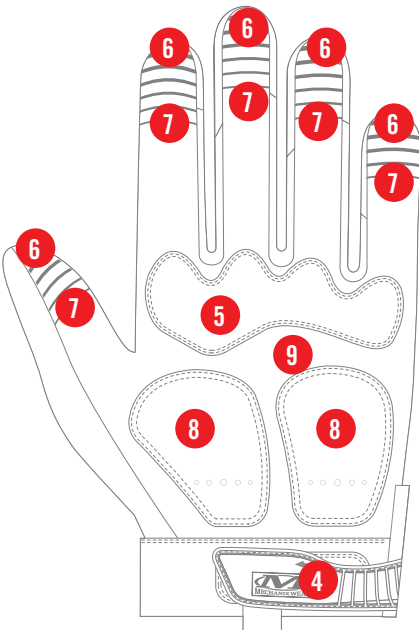

IMPACT PROTECTION
Patented Impact Guard™ and molded TPR absorb blunt force impact to the hand and fingers.

MATERIAL4X®
Internal layer of Material4X® reinforces the fingertips for added durability.

MATERIAL4X® M-PACT®

AVAILABLE COLORS

MP4X-75 BLACK

XXXS	XXS	XS	S	M	L	XL	XXL	XXXL
05	06	07	08	09	10	11	12	13

FEATURES

1. Patented Impact Guard™ protects the first knuckle with EVA foam padding.
2. Thermoplastic Rubber (TPR) knuckle and full-length fingertip protection reduce the risk of impact and pinching injuries.
3. Form-fitting TrekDry® material helps keep hands cool and comfortable while you work.
4. Flexible Thermoplastic Rubber (TPR) closure provides a secure fit to your wrist.
5. Armortex® palm reinforcement panel.
6. Material4X® internal fingertip reinforcement provides added durability.
7. Embossed and textured index finger and thumb provides grip.
8. D30® palm padding absorbs and dissipates high-impact energy through the palm.
9. Material4X® synthetic leather delivers greater abrasion resistance and greater tear resistance than standard synthetic gloves.