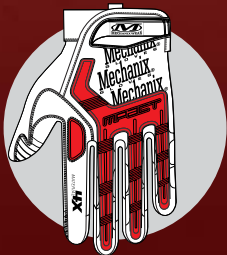

MATERIAL4X® M-PACT®

MATERIAL4X® HAND PROTECTION

The Material4X® M-Pact® combines critical impact protection with a durable Material4X® palm for the ultimate tool. The new dual-layer internal fingertip construction provides added fingertip strength, while the embossed and textured index and thumb deliver improved grip. Material4X® synthetic leather redefines durability with higher abrasion resistance and greater tear resistance than standard synthetic gloves. Flexible Thermal Plastic Rubber (TPR) creates an exoskeleton protecting the back of the hand from impact and abrasion injuries, while D30® palm padding absorbs impact and vibration from high-impact tools and heavy lifting.

IMPACT PROTECTION
Patented Impact Guard™ and molded TPR absorb blunt force impact to the hand and fingers.

MATERIAL4X®
Internal layer of Material4X® reinforces the fingertips for added durability.

MATERIAL4X® M-PACT®

AVAILABLE COLORS

MP4X-75 BLACK

XXXS	XXS	XS	S	M	L	XL	XXL	XXXL
05	06	07	08	09	10	11	12	13

FEATURES

1. Patented Impact Guard™ protects the first knuckle with EVA foam padding.
2. Thermoplastic Rubber (TPR) knuckle and full-length fingertip protection reduce the risk of impact and pinching injuries.
3. Form-fitting TrekDry® material helps keep hands cool and comfortable while you work.
4. Flexible Thermoplastic Rubber (TPR) closure provides a secure fit to your wrist.
5. Armortex® palm reinforcement panel.
6. Material4X® internal fingertip reinforcement provides added durability.
7. Embossed and textured index finger and thumb provides grip.
8. D30® palm padding absorbs and dissipates high-impact energy through the palm.
9. Material4X® synthetic leather delivers greater abrasion resistance and greater tear resistance than standard synthetic gloves.