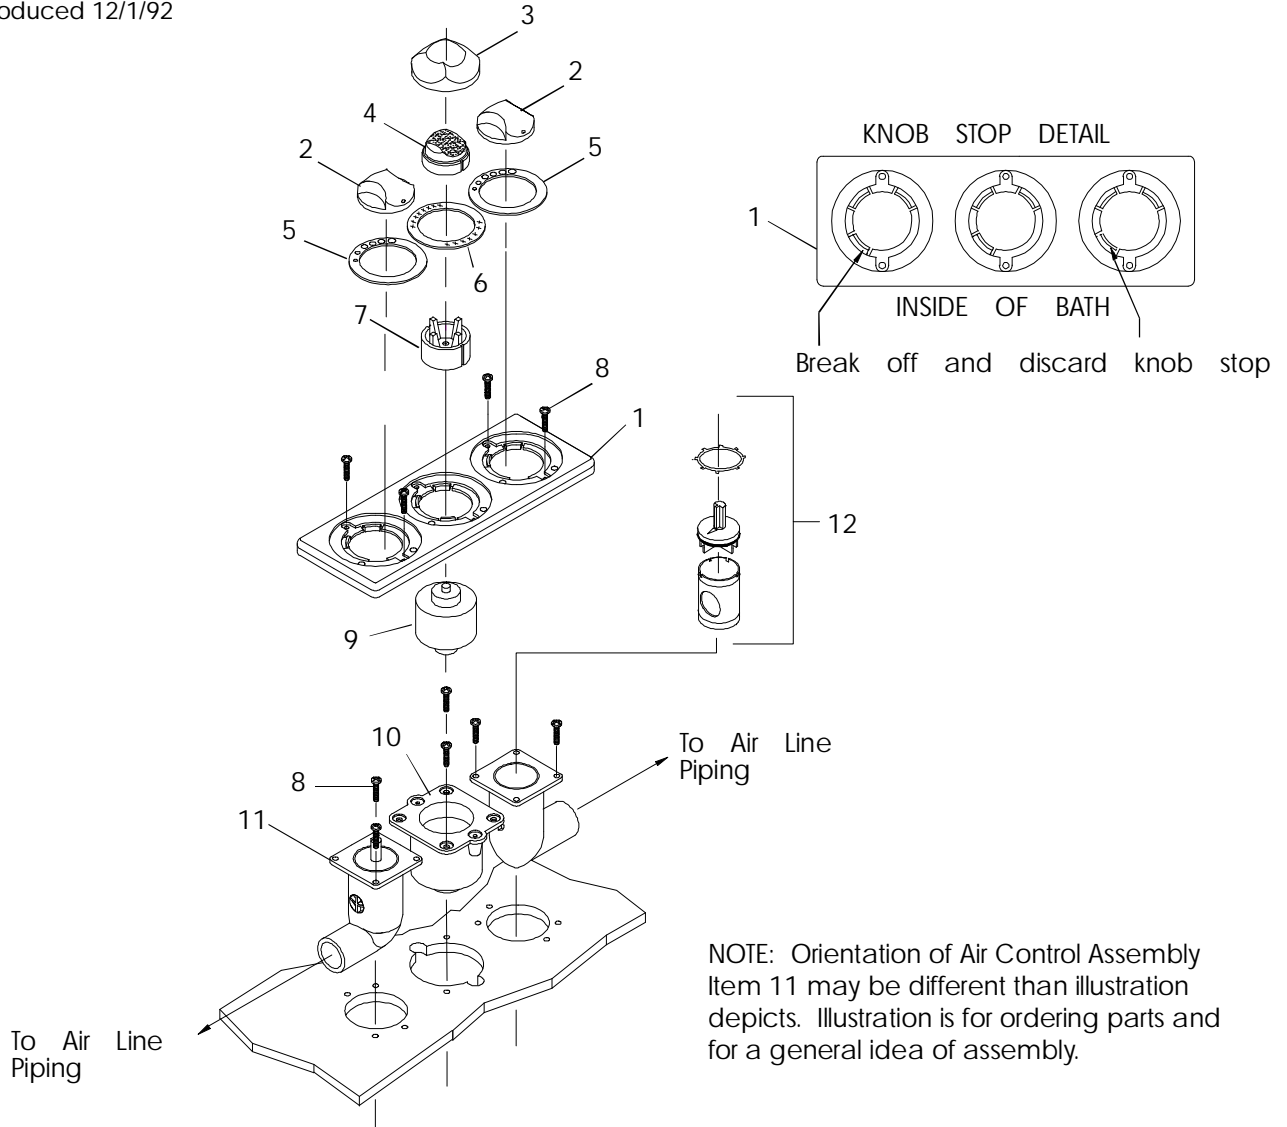

BATHS

3-POSITION CONTROL PANEL

NOTE: Introduced 12/1/92