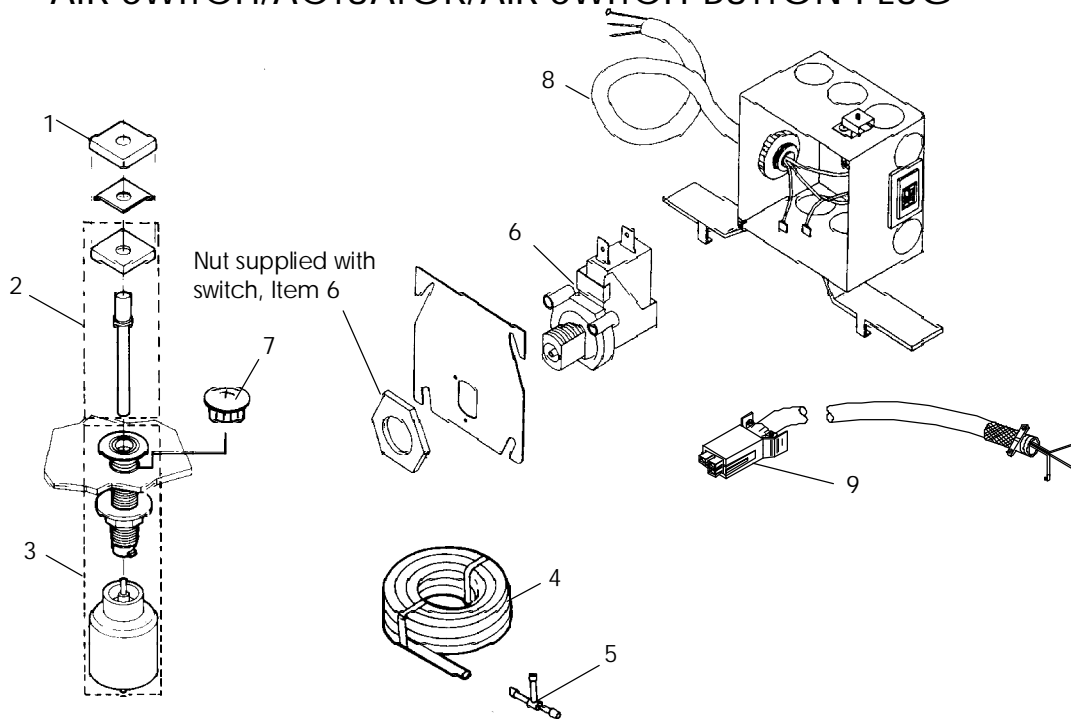

BATHS

AIR SWITCH/ACTUATOR/AIR SWITCH BUTTON PLUG