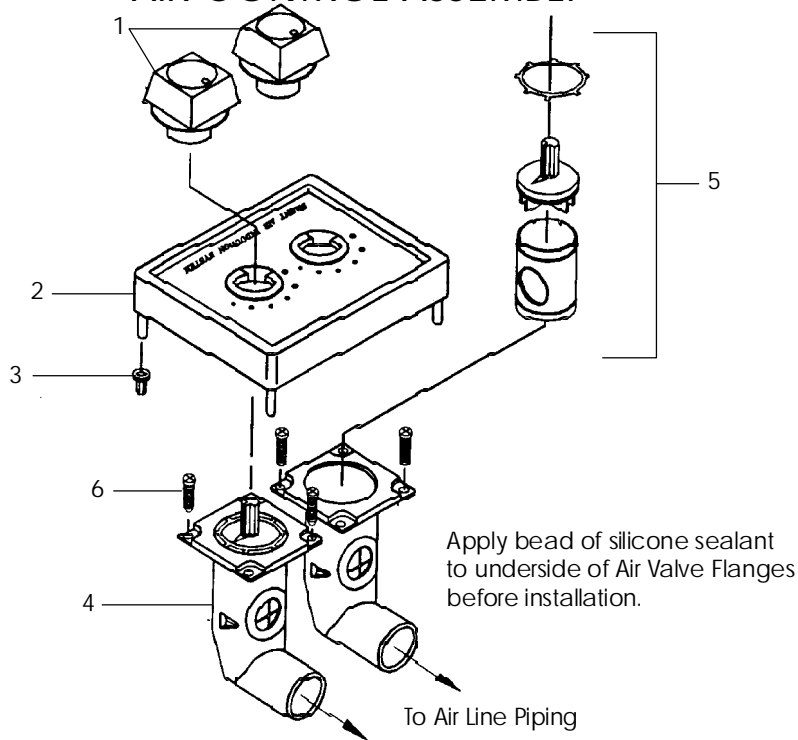

BATHS

AIR CONTROL ASSEMBLY (AIR BOX)

NOTE: No longer used-discontinued 9/87.

ITEM	P/N	DESCRIPTION	QTY
1	1000000	Speed Clip, Tubular	4
2	3968000	Screw, PHPM #8-32 x .75"L.	2
3	1120000	Gasket, Air Box	1
4	2124000	Air Control Unit, Sub-Assembly	1
* 5	7164000	El, Street, 1/2", 90	2
** 5	1464000	Air Line Adapter, 90	2
** 6	2181000	Hose Clamp, Plastic	2
7	0846000	Extended Shaft, Air Control	2

*Applicable to units with flex PVC air line piping.
 **Applicable to units with dishwasher hose air line piping.

BATHS

NOTE: No longer used-
 discontinued 1/90.

AIR CONTROL ASSEMBLY

ITEM	P/N	DESCRIPTION	QTY
1	8611904	Knob, Air Control, Tan	2
1	8611908	Knob, Air Control, Brown	2
1	8611914	Knob, Air Control, Almond	2
1	8611917	Knob, Air Control, Black	2
1	8611922	Knob, Air Control, Cinnabar	2
1	8611924	Knob, Air Control, Blue	2
1	8611940	Knob, Air Control, White	2
1	8611945	Knob, Air Control, Silver	2
1	8611949	Knob, Air Control, Rose	2
1	8611951	Knob, Air Control, Shell	2
1	8611952	Knob, Air Control, Raspberry	2
1	5132827	Knob, Air Control, Chrome	2
1	5132828	Knob, Air Control, Gold	2
1	5132829	Knob, Air Control, Bright Brass	2
2	9108904	Panel, Air Control, Tan	1
2	9108908	Panel, Air Control, Brown	1
2	9108914	Panel, Air Control, Almond	1
2	9108917	Panel, Air Control, Black	1
2	9108922	Panel, Air Control, Cinnabar	1
2	9108924	Panel, Air Control, Blue	1
2	9108940	Panel, Air Control, White	1
2	9108945	Panel, Air Control, Silver	1
2	9108949	Panel, Air Control, Rose	1
2	9108951	Panel, Air Control, Shell	1
2	9108952	Panel, Air Control, Raspberry	1
3	1000000	Speed Clip, Tubular	4
4	7510000	Air Control Valve Assembly	2
5	8399000	O-Ring/Valve Assembly	2
6	7514000	Screw, Thread Cutting, PHP #4 x .38"	8