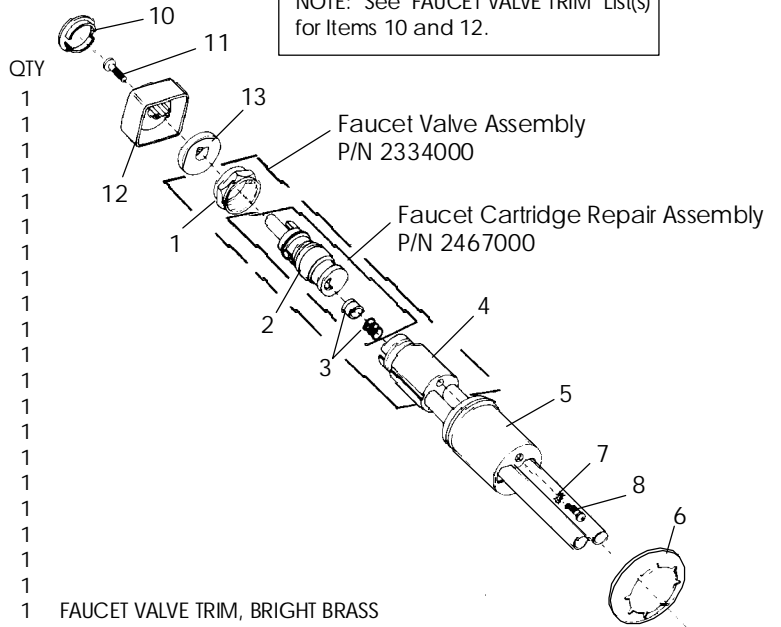

ITEM	P/N	DESCRIPTION	QTY
10	7955904	Insert, Faucet Handle, Hot, Tan	1
10	7956904	Insert, Faucet Handle, Cold, Tan	1
12	7952904	Faucet Handle, Tan	1
10	7955914	Insert, Faucet Handle, Hot, Almond	1
10	7956914	Insert, Faucet Handle, Cold, Almond	1
12	7952914	Faucet Handle, Almond	1
10	7955917	Insert, Faucet Handle, Hot, Black	1
10	7956917	Insert, Faucet Handle, Cold, Black	1
12	7952917	Faucet Handle, Black	1
10	7955924	Insert, Faucet Handle, Hot, Blue	1
10	7956924	Insert, Faucet Handle, Cold, Blue	1
12	7952924	Faucet Handle, Blue	1
10	7955940	Insert, Faucet Handle, Hot, White	1
10	7956940	Insert, Faucet Handle, Cold, White	1
12	7952940	Faucet Handle, White	1
10	7955945	Insert, Faucet Handle, Hot, Silver	1
10	7956945	Insert, Faucet Handle, Cold, Silver	1
12	7952945	Faucet Handle, Silver	1
10	7955949	Insert, Faucet Handle, Hot, Rose	1
10	7956949	Insert, Faucet Handle, Cold, Rose	1
12	7952949	Faucet Handle, Rose	1
10	7955951	Insert, Faucet Handle, Hot, Shell	1
10	7956951	Insert, Faucet Handle, Cold, Shell	1
12	7952951	Faucet Handle, Shell	1
10	7955952	Insert, Faucet Handle, Hot, Raspberry	1
10	7956952	Insert, Faucet Handle, Cold, Raspberry	1
12	7952952	Faucet Handle, Raspberry	1
10	7955953	Insert, Faucet Handle, Hot, Gray	1
10	7956953	Insert, Faucet Handle, Cold, Gray	1
12	7952953	Faucet Handle, Gray	1
10	7955956	Insert, Faucet Handle, Hot, Pink	1
10	7956956	Insert, Faucet Handle, Cold, Pink	1
12	7952956	Faucet Handle, Pink	1
10	7955962	Insert, Faucet Handle, Hot, Dusty Orchid	1
10	7956962	Insert, Faucet Handle, Cold, Dusty Orchid	1
12	7952962	Faucet Handle, Dusty Orchid	1
10	7953XXX	Insert, Faucet Handle, Diverter, Not Printed	1