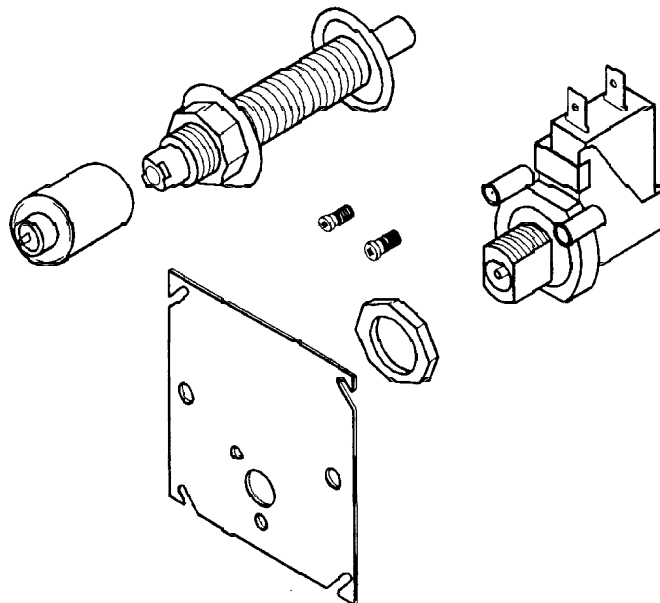

* Not available as single parts

Guillen's Enterprises, inc
jacuzziparts.com
800-222-7855

BATHS

MAGIC TOUCH® CONVERSION/REPAIR KIT ASSEMBLIES

A334000 ELECTRONIC REPAIR SWITCH KIT (ORDER BY ASSEMBLY NUMBER)

9210000 MAGIC TOUCH/AIR SWITCH CONVERSION KIT (ORDER BY ASSEMBLY NUMBER)

BATHS

ELECTRONIC MAGIC TOUCH® ON/OFF SWITCH

NOTE: No longer used-discontinued 7/86.

ITEM	P/N	DESCRIPTION	QTY
1	5865827	Magic Touch Trim Assembly, Chrome	1
1	5865828	Magic Touch Trim Assembly, Gold	1
1	5865829	Magic Touch Trim Assembly, Bright Brass	1
2	5421000	Spring, Compression	1
3	5409000	Adhesive, Switch Pad	1
4	5418000	Screw, Mach., PHP, #8-32 x 1.00"L.	1
5	5408000	Bracket, ON/OFF Switch	1
6	2202000	Washer, Conical Sealing	1
7	5414000	Terminal, Male Tab	1
8	5269832	Nut, Locking Hd Kep Type #8-32	1