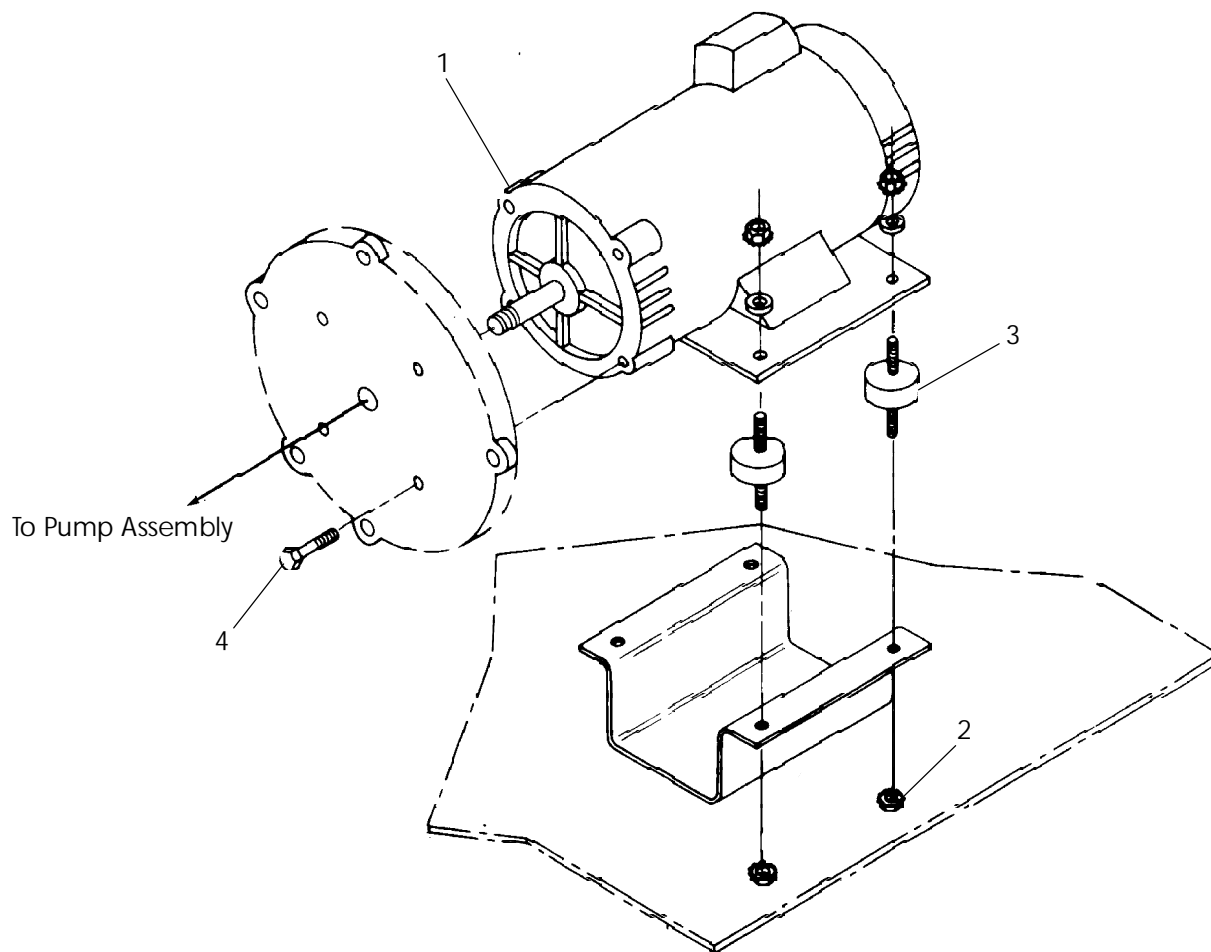

ITEM	P/N	DESCRIPTION	QTY
1	2552000	Motor, .75 HP, 115/230 60 Hz, Drip-Proof	1
1	2812000	Motor, 1.0 HP, 2-Speed, 115 60 Hz, Drip-Proof	1
1	8654000	Motor, 1.5 HP, 115/230 60 Hz, Drip-Proof	1
2	4034832	Nut, Locking, Hd Kep Type 1/4-20	6
3	3689000	Vibration Damper	3
4	3953832	Bolt, Hex 3/8-16 x 1.00"L.	4

PLEASE NOTE: If you desire to order P/N 4592000, substitute P/N 8654000.
For P/N 2095000 substitute P/N 2552000. When ordering P/N 4593000 substitute P/N 2554000.