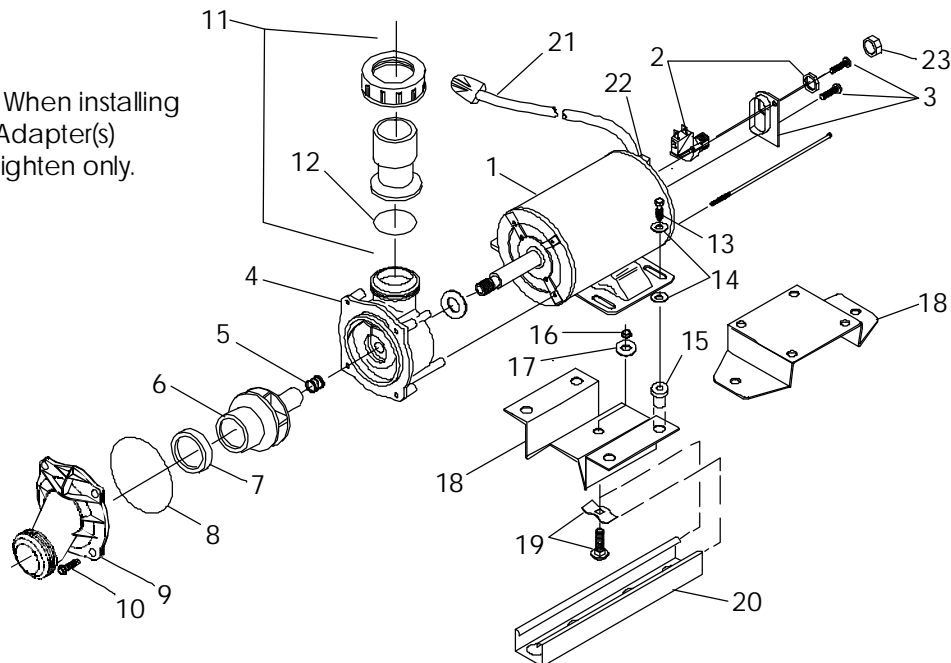

BATHS

J-PUMP/MOTOR ASSEMBLY

NOTE: When installing
Union Adapter(s)
hand-tighten only.