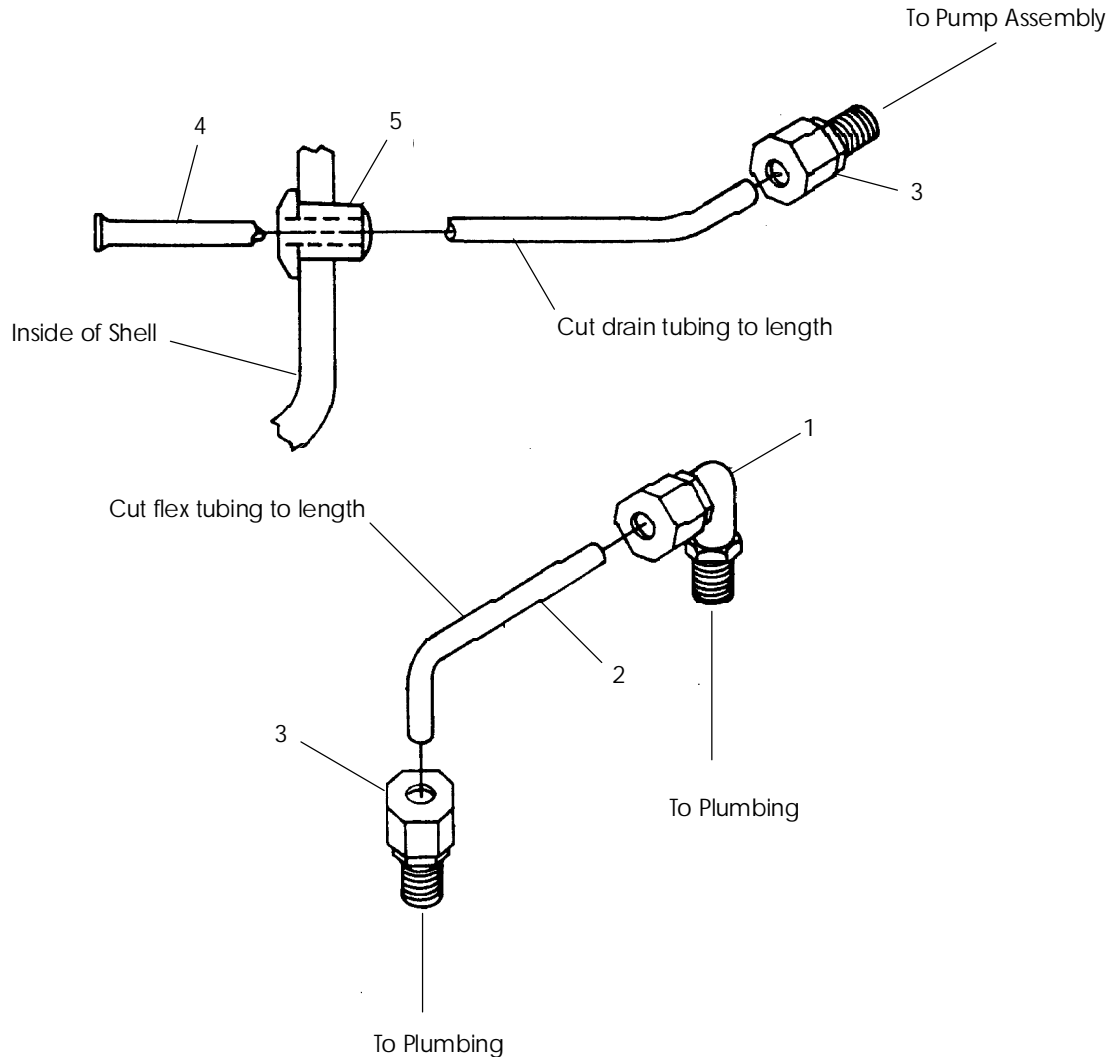

BATHS

VENT/DRAIN ASSEMBLIES