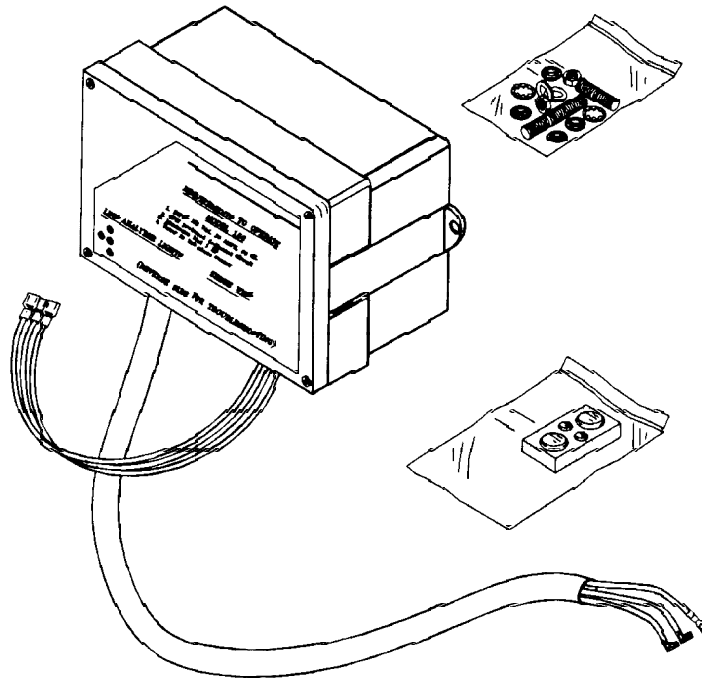

BATHS

MAGIC TOUCH® CONVERSION/REPAIR KIT ASSEMBLIES

A334000 ELECTRONIC REPAIR SWITCH KIT (ORDER BY ASSEMBLY NUMBER)