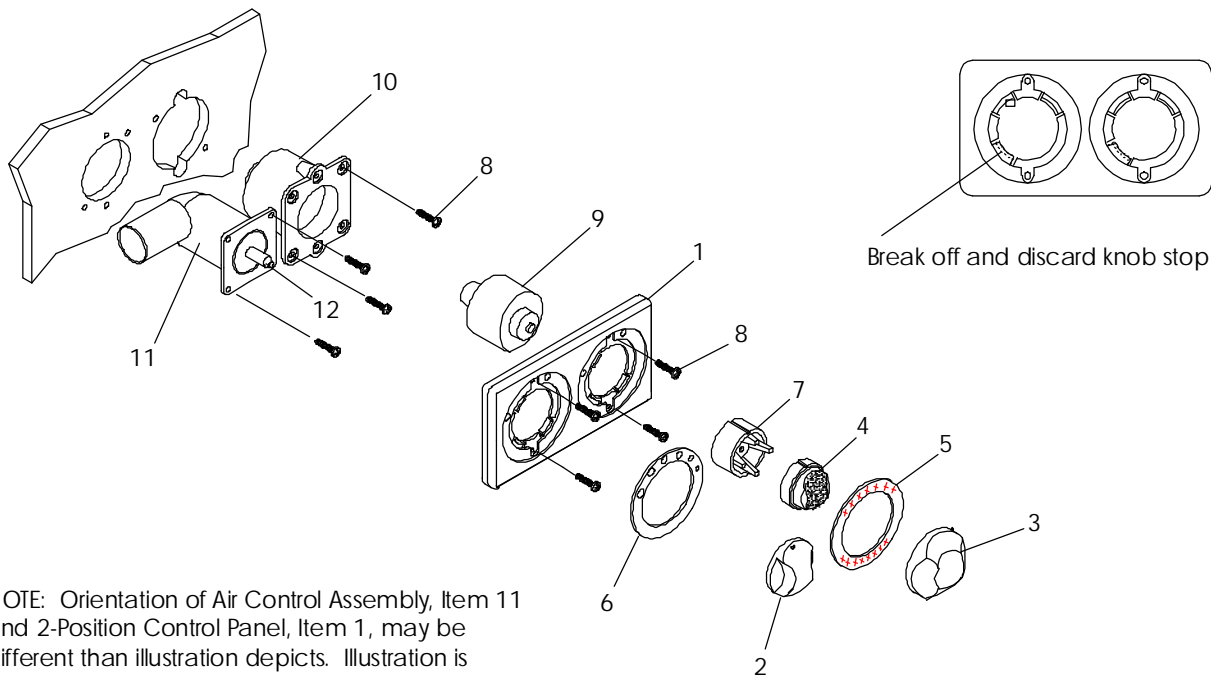

NOTE: Orientation of Air Control Assembly, Item 11 and 2-Position Control Panel, Item 1, may be different than illustration depicts. Illustration is for ordering parts and for a general idea of assembly.

ITEM	P/N	DESCRIPTION	QTY
* 1	8241XXX	Panel, 2-Position	1
2	8267XXX	Knob, .25 Shaft Assembly	1
3	8247XXX	Bezel, Actuator	1
4	8246XXX	Button, Air Actuator	1
5	8262000	Ring, Graphic, ON-OFF	1
6	8263000	Ring, Graphic, Air	1
7	C842000	Guide, Air Actuator	1
8	9724000	Screw, Thd Ctg, 4-24 x .5	8
9	C377000	Bellows, Air Actuator	1
10	C841000	Cup, Air Actuator	1
11	7510000	Air Control Assembly	1
** 12	8399000	Repair O-Ring/Valve Assembly	1

* XXX=Color Select

** When Item 11 is ordered, Item 12 is included. Item 12 can be ordered separately.