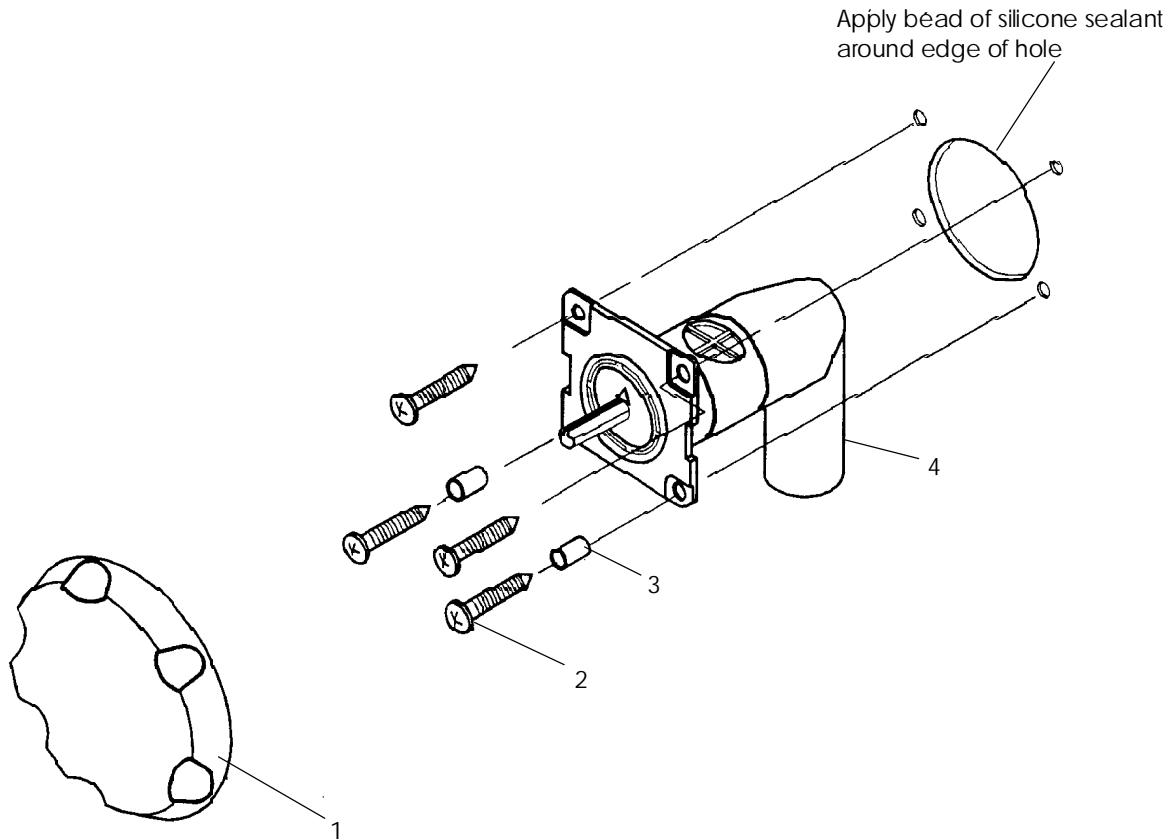

ITEM	P/N	DESCRIPTION	QTY
1	9774914	Knob Assy, Air Control, Almond	1
1	9774940	Knob Assy, Air Control, White	1
1	9774945	Knob Assy, Air Control, Silver	1
1	9774951	Knob Assy, Air Control, Shell	1
1	9774953	Knob Assy, Air Control, Gray	1
1	9774962	Knob Assy, Air Control, Dusty Orchid	1
2	9724000	Screw, Thread Cutting, 4-24 x .5"	4
3	9725000	Stand Off, Air Control Knob	2
4	7510000	Air Control Valve Assembly	1
N.S.	8399000	O-Ring/Valve Assembly	1

N.S. =Not shown. When Item 4 is ordered P/N 8399000 is included. P/N 8399000 can be ordered individually.