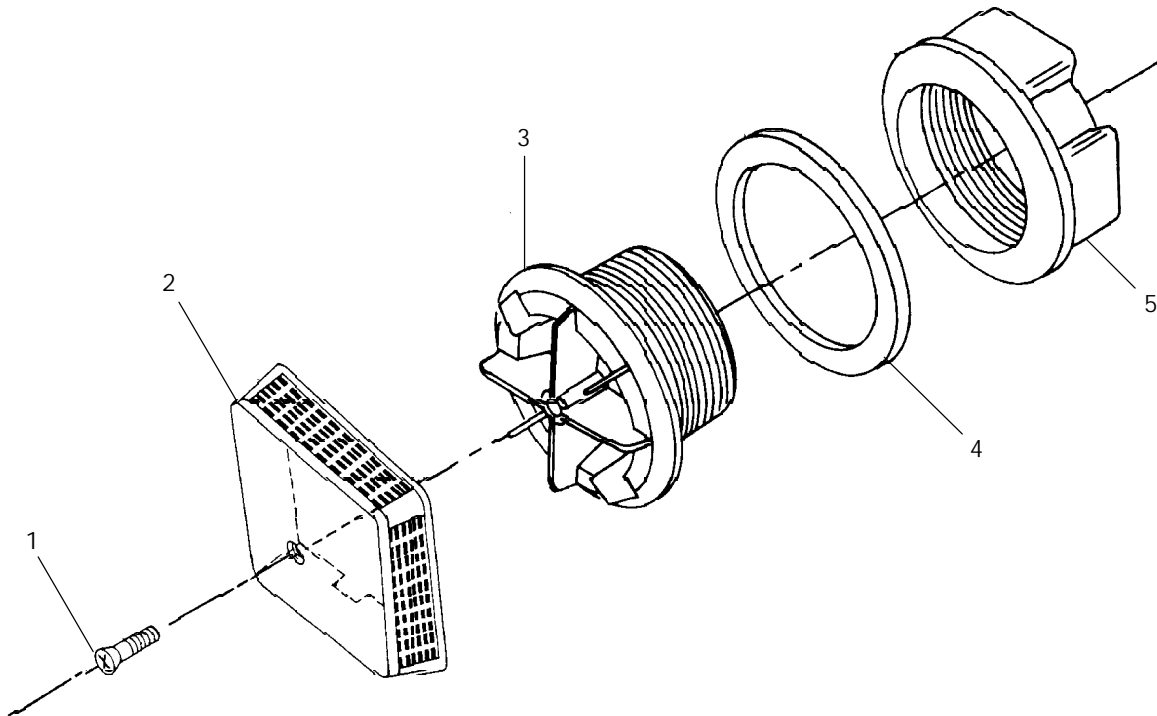

ITEM	P/N	DESCRIPTION	QTY
1	3959000	Screw, OHPM #10-24 x 2"L.	1
2	6651904	Suction Cover/Gasket Assy, Tan	1
2	6651914	Suction Cover/Gasket Assy, Almond	1
2	6651917	Suction Cover/Gasket Assy, Black	1
2	6651922	Suction Cover/Gasket Assy, Cinnabar	1
2	6651924	Suction Cover/Gasket Assy, Blue	1
2	6651940	Suction Cover/Gasket Assy, White	1
2	6651945	Suction Cover/Gasket Assy, Silver	1
2	6651949	Suction Cover/Gasket Assy, Rose	1
2	6651951	Suction Cover/Gasket Assy, Shell	1
2	6651952	Suction Cover/Gasket Assy, Raspberry	1
2	6651953	Suction Cover/Gasket Assy, Gray	1
2	6651956	Suction Cover/Gasket Assy, Pink	1
2	6651962	Suction Cover/Gasket Assy, Dusty Orchid	1
2	6651969	Suction Cover/Gasket Assy, Oyster	1
3	1958000	Suction Fitting Sub-Assembly	1
4	2136000	Ring, Back-Up	1
5	1643000	Locknut, Suction Fitting	1