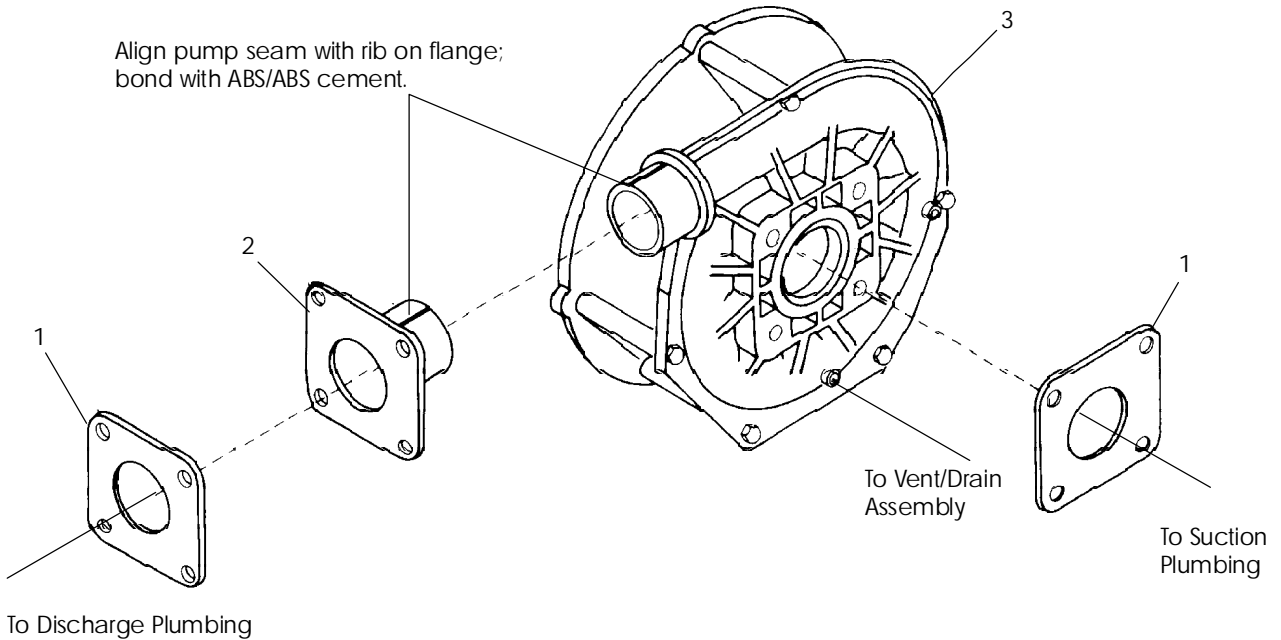

ITEM	P/N	DESCRIPTION	QTY
1	0199000	Gasket, Pump Flange	2
2	4516000	Flange, Pump 2"	1
3	8501000	.75 HP Pump	1
3	9011000	1.0 HP Pump	1
3	8502000	1.5 HP Pump	1
3	8566000	2.0 HP Pump	1

PLEASE NOTE: If you desire to order P/N 4580000, substitute P/N 8501000. For P/N 4582000 substitute P/N 8502000. For P/N 4583000 substitute 8566000. When ordering P/N 4634000 substitute P/N 9011000.