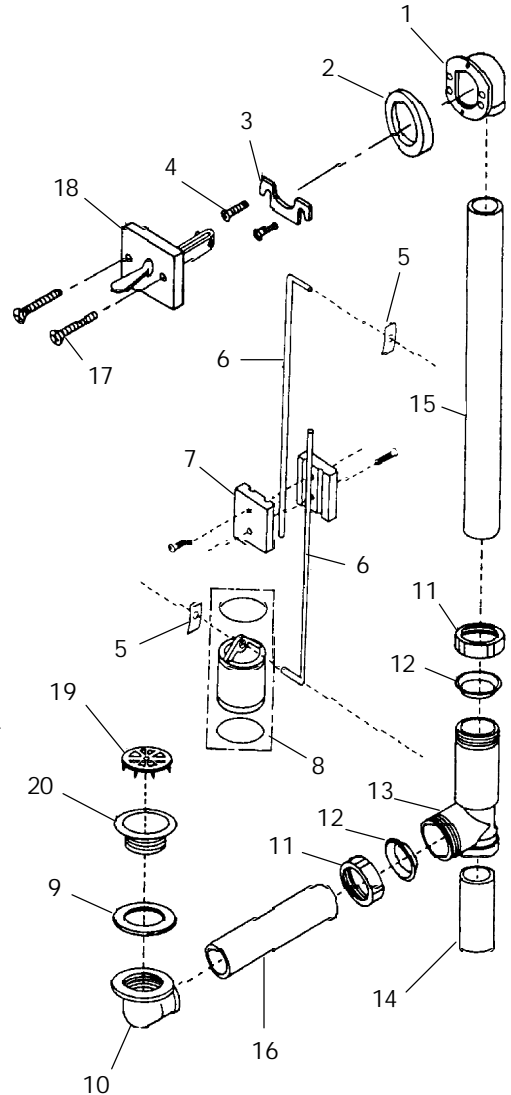

BATHS

DRAIN/OVERFLOW

ITEM	P/N	DESCRIPTION	QTY
1	2618000	Elbow, 90, Overflow	1
2	2648000	Gasket, Overflow Seal	1
3	3597000	Retainer Plate	1
4	2660000	Screw, PHP, Thread Roll, #10-24 x 1.75"L.	2
5	3638000	Fastener, Push-On Type	2
6	3595000	Rod, Actuator	2
7	2653000	Clamp, Rod	1
8	5661000	Plunger Assembly	1
9	3591000	Gasket, Waste Seal	1
10	3590000	Elbow, 90, Waste	1
11	2641000	Nut, Tube, 1 1/2"	2
12	2642000	Washer, Slip Joint, 1 1/2"	2
13	3588000	Tee, 1 1/2" x 1 1/2" x 1 1/2"	1
14	3589000	Tail Piece	1
15	4648000	Tube, 1 1/2" O.D., Overflow, 23.88"L.	1
16	4647000	Tube, 1 1/2" O.D., Waste, 15.88"L.	1

ITEM	P/N	DESCRIPTION	QTY
17	8678848	Screw, 1/4-20 x 2" L. OHPM, Chrome	2
18	4175827	Modified Trip Lever Assy, Chrome	1
19	4132827	Strainer, Chrome	1
20	4131827	Waste Flange, Chrome	1

ITEM	P/N	DESCRIPTION	QTY
17	4189828	Screw, 1/4-20 x 2" L. OHPM, Gold	2
18	4175828	Modified Trip Lever Assy, Gold	1
19	4132828	Strainer, Gold	1
20	4131828	Waste Flange, Gold	1

ITEM	P/N	DESCRIPTION	QTY
17	4189829	Screw, 1/4-20 x 2" L. OHPM, Bright Brass	2
18	4175829	Modified Trip Lever Assy, Bright Brass	1
19	4132829	Strainer, Bright Brass	1
20	4131829	Waste Flange, Bright Brass	1