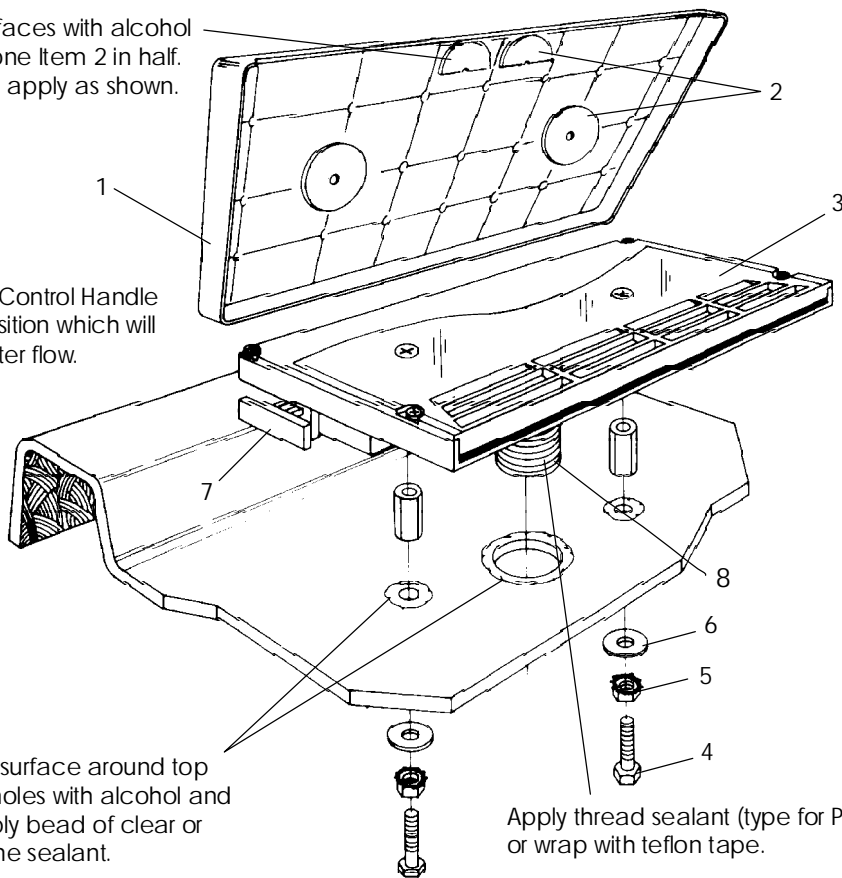

BATHS

WATER RAINBOW® FILL SPOUT ASSEMBLY

Clean mating surfaces with alcohol and let dry. Cut one Item 2 in half. Remove liner and apply as shown.

NOTE: Flow Control Handle shown in position which will allow full water flow.