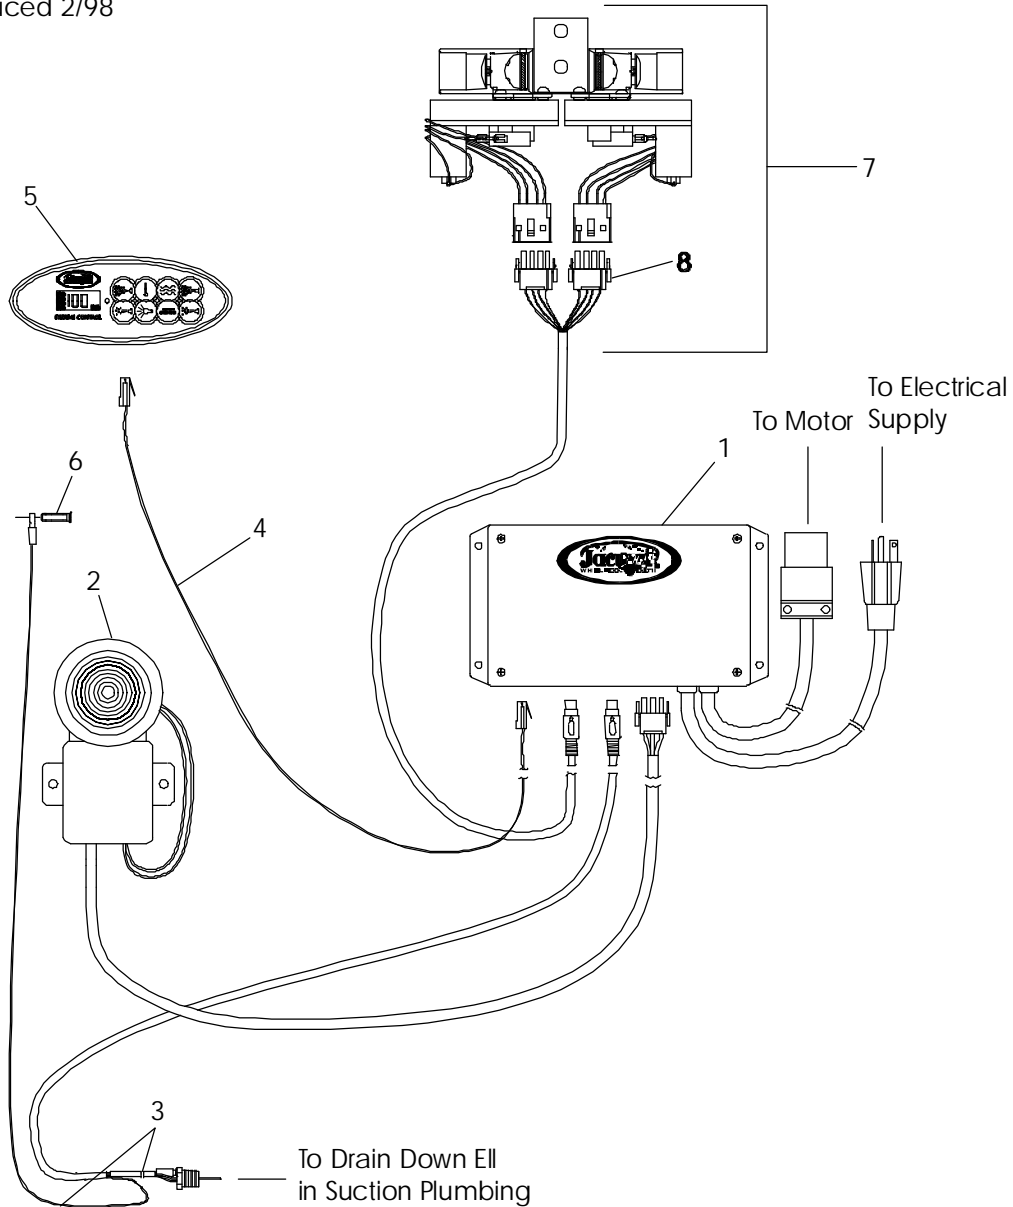

9210000 MAGIC TOUCH/AIR SWITCH CONVERSION KIT (ORDER BY ASSEMBLY NUMBER)

BATHS

ELECTRONIC MAGIC TOUCH® ON/OFF SWITCH

NOTE: No longer used-discontinued 7/86.

ITEM	P/N	DESCRIPTION	QTY
1	5865827	Magic Touch Trim Assembly, Chrome	1
1	5865828	Magic Touch Trim Assembly, Gold	1
1	5865829	Magic Touch Trim Assembly, Bright Brass	1
2	5421000	Spring, Compression	1
3	5409000	Adhesive, Switch Pad	1
4	5418000	Screw, Mach., PHP, #8-32 x 1.00"L.	1
5	5408000	Bracket, ON/OFF Switch	1
6	2202000	Washer, Conical Sealing	1
7	5414000	Terminal, Male Tab	1
8	5269832	Nut, Locking Hd Kep Type #8-32	1

When Item 1 is ordered, Items 2 and 3 are included.

BATHS

ELECTRONIC CONTROL SYSTEM

NOTE: Introduced 2/98

ITEM	P/N	DESCRIPTION	QTY
1	M464000	Control Box, Bath	1
2	M908000	Light Assy, Bath	1
3	M463000	Sensor/Harness, Temp/Water Level	1
4	M825000	Cord, Bath Control Panel	1
5	M465829	Control Panel, Bath	1
6	M466000	Sensor Fitting, Water Level	1
7	M474000	Valve/Bracket Assembly, Air	1
8	N917000	Wire Harness, Air Valve Motor	1
N.S.	6611000	Lamp, 12V Spa Light	1
N.S.	6567000	Filters, Light	1