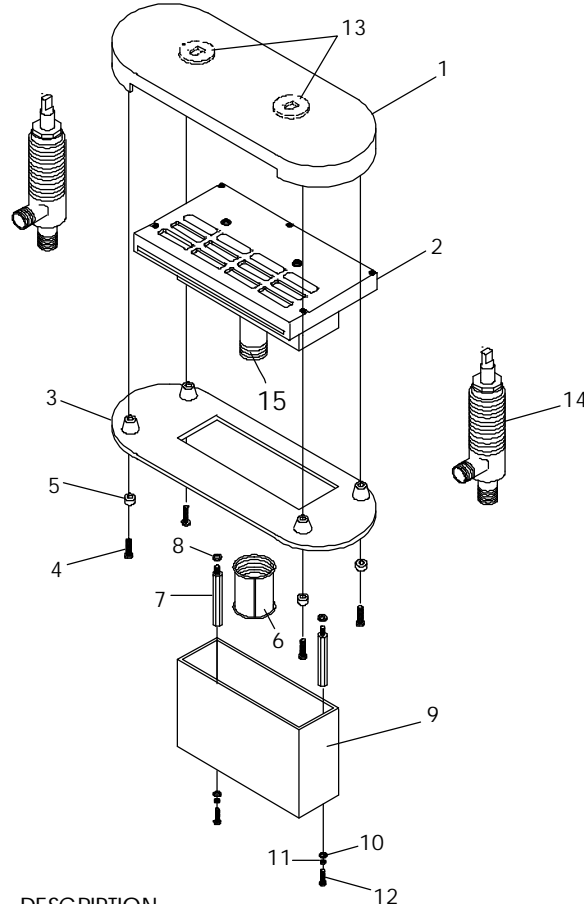

BATHS

WATER RAINBOW® ULTRA FILL SPOUT