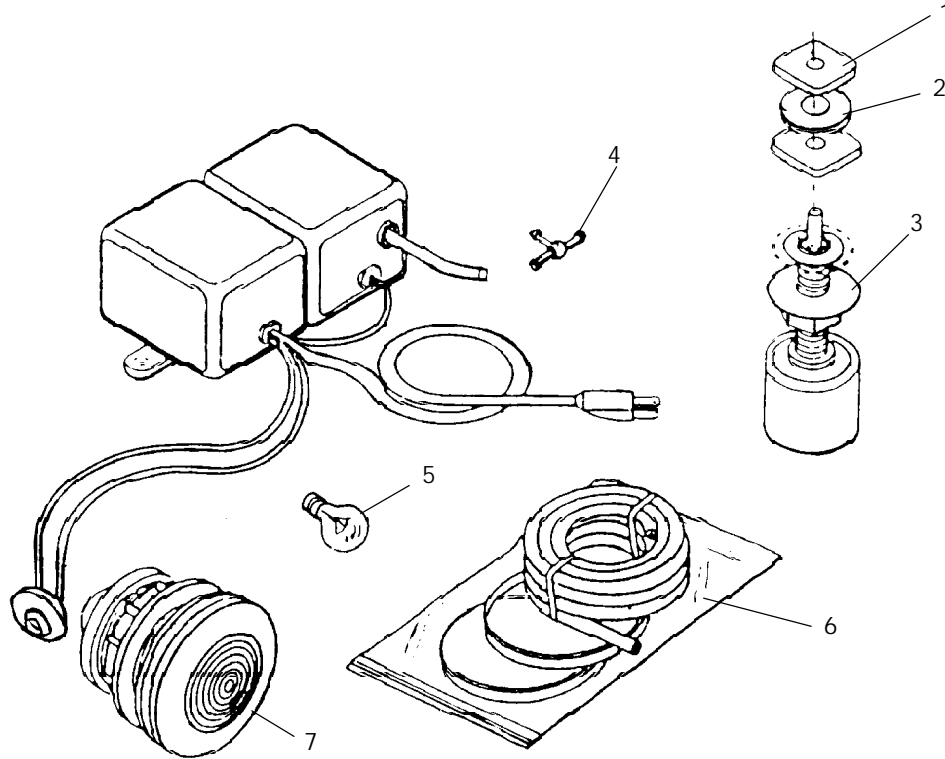

*LAMP PACKAGE P/N 7701XXX (COLOR SELECT)

ITEM	P/N	DESCRIPTION	QTY
1	7735827	Cap Switch, Blank W/Hole, Chrome	1
1	7735829	Cap Switch, Blank W/Hole, Bright Brass	1
2	6829000	Adhesive, Actuator Cap	1
3	6828000	Actuator, Switch Assembly	1
4	7031000	Bleeder Tee	1
5	6611000	Lamp, 12 Volt	1
** 6	6567000	Filters, Light	1
7	8018000	Housing Assembly, Lens	1
N.S.	8020000	Transformer, Light, 13 Ft.	1

N.S. = Not shown. P/N 8020000 is used on the Aura™ Whirlpool Bath.

* Available in all colors except Peach

** When Item 6 is ordered, Item 5 is included. These items can be ordered individually.

NOTE: Transformer cannot be ordered individually. P/N 7701000 must be ordered.