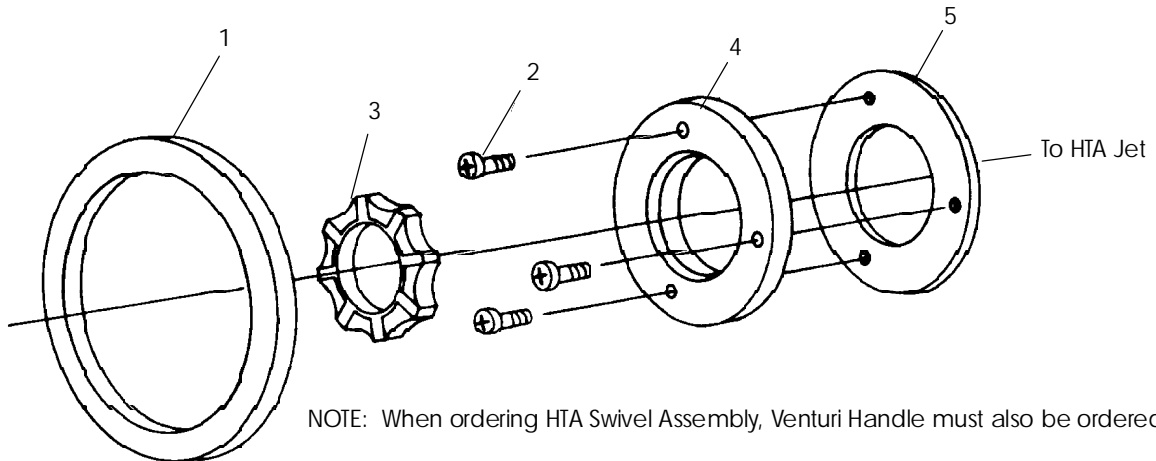

BATHS

HTA JET TRIM

NOTE: When ordering HTA Swivel Assembly, Venturi Handle must also be ordered.

ITEM	P/N	DESCRIPTION	QTY
1	4120827	Face Ring, HTA Chrome	1
1	4120828	Face Ring, HTA Gold	1
1	4120829	Face Ring, HTA Bright Brass	1
2	3967000	Screw, PPHM #8-32 x .50"L.	3
2	4043828	Screw, PPHM #8-32 x .50"L., Gold	3
2	4043829	Screw, PPHM #8-32 x .50"L., Bright Brass	3
3	3641827	Venturi Handle, Chrome	1
3	3641828	Venturi Handle, Gold	1
3	3641829	Venturi Handle, Bright Brass	1
3	7277904	Venturi Handle, Tan	1
3	7277914	Venturi Handle, Almond	1
3	7277917	Venturi Handle, Black	1
3	7277922	Venturi Handle, Cinnabar	1
3	7277924	Venturi Handle, Blue	1
3	7277940	Venturi Handle, White	1
3	7277945	Venturi Handle, Silver	1
3	7277949	Venturi Handle, Rose	1
3	7277951	Venturi Handle, Shell	1
3	7277952	Venturi Handle, Raspberry	1
3	7277953	Venturi Handle, Gray	1
3	7277956	Venturi Handle, Pink	1
3	7277962	Venturi Handle, Dusty Orchid	1
3	7277969	Venturi Handle, Oyster	1
4	7758904	Clamping Ring, HTA, Tan	1
4	7758914	Clamping Ring, HTA, Almond	1
4	7758917	Clamping Ring, HTA, Black	1
4	7758922	Clamping Ring, HTA, Cinnabar	1
4	7758924	Clamping Ring, HTA, Blue	1
4	7758940	Clamping Ring, HTA, White	1
4	7758945	Clamping Ring, HTA, Silver	1
4	7758949	Clamping Ring, HTA, Rose	1
4	7758951	Clamping Ring, HTA, Shell	1
4	7758952	Clamping Ring, HTA, Raspberry	1
4	7758953	Clamping Ring, HTA, Gray	1
4	7758956	Clamping Ring, HTA, Pink	1
4	7758962	Clamping Ring, HTA, Dusty Orchid	1
4	7758969	Clamping Ring, HTA, Oyster	1
5	1928000	Gasket, Clamping Ring, HTA	1