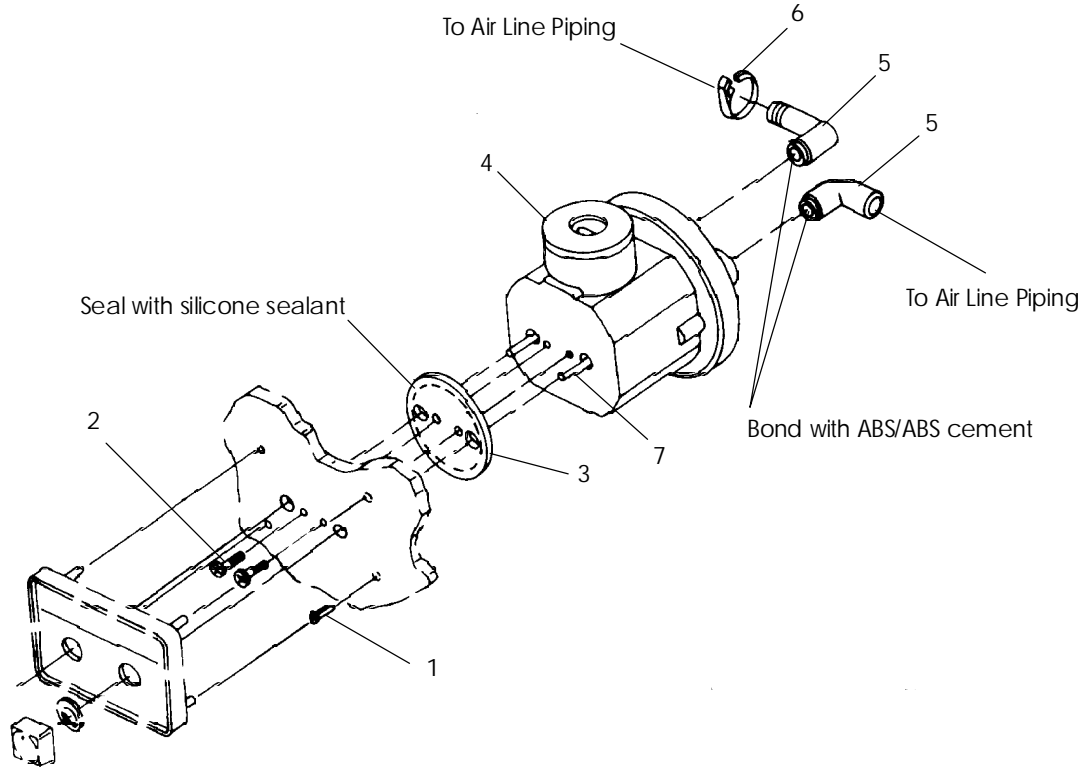

BATHS

AIR CONTROL ASSEMBLY (AIR BOX)

NOTE: No longer used-discontinued 9/87.