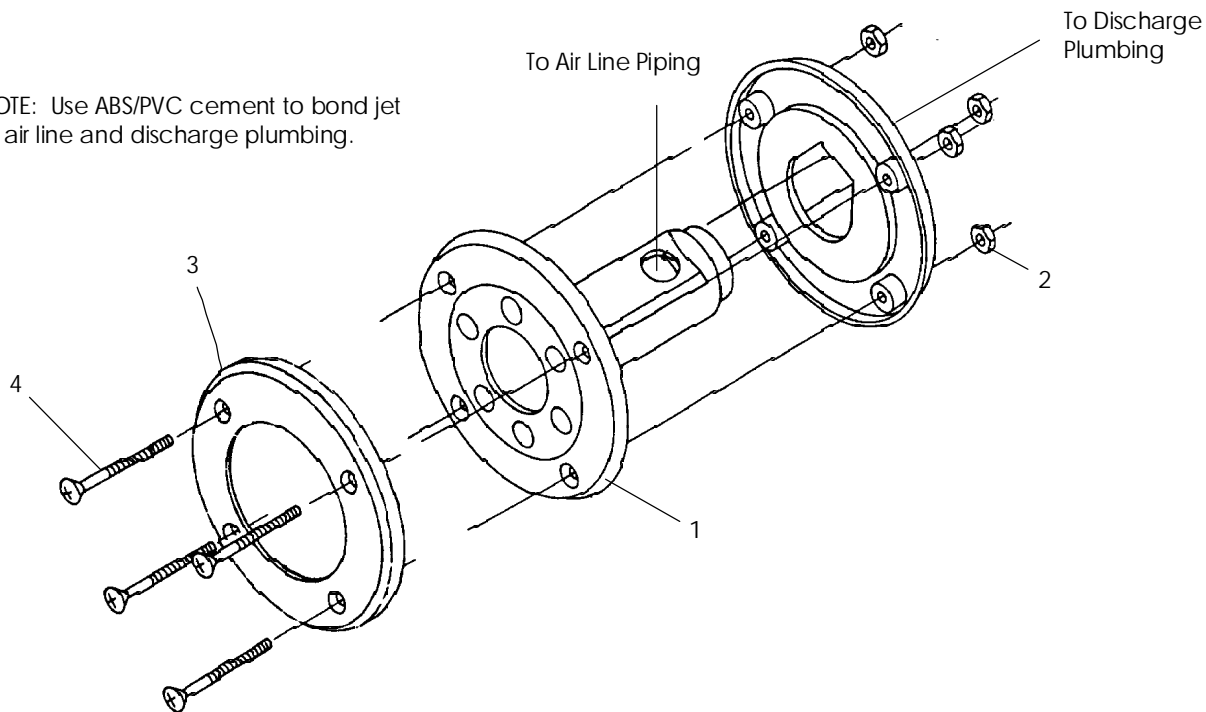

NOTE: P/N P124XXX - Spin Jet Conversion Kit-is also available which includes Items 1 and 3.

BATHS

MH JET

NOTE: No longer used-discontinued 1/86.

NOTE: Use ABS/PVC cement to bond jet to air line and discharge plumbing.