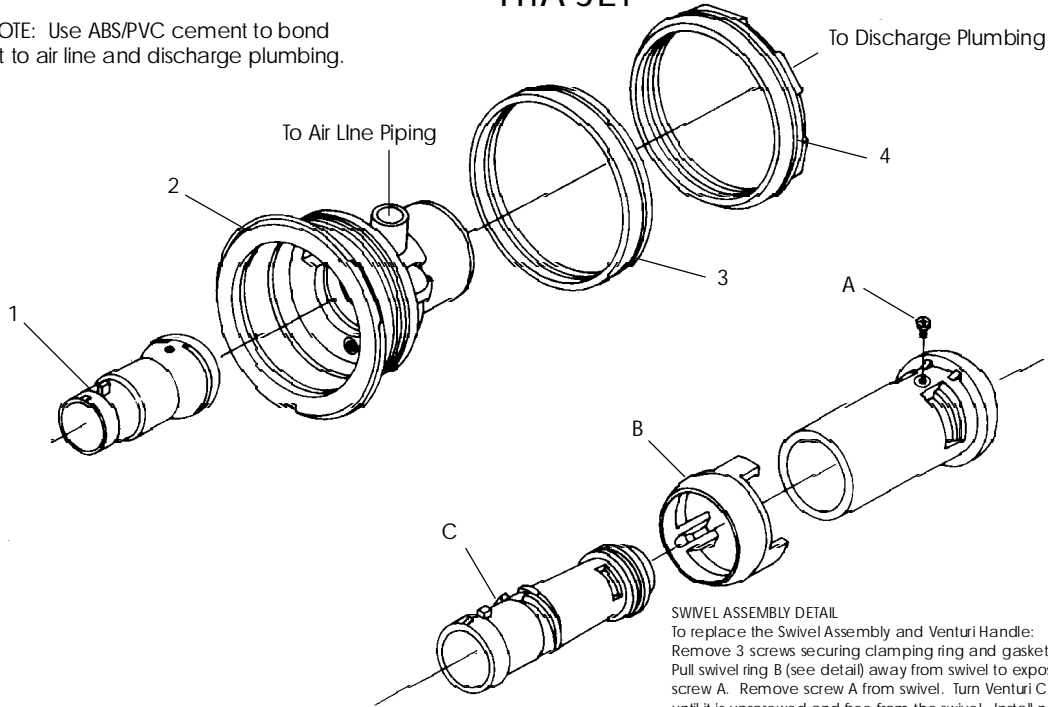

BATHS

HTA JET

NOTE: Use ABS/PVC cement to bond jet to air line and discharge plumbing.