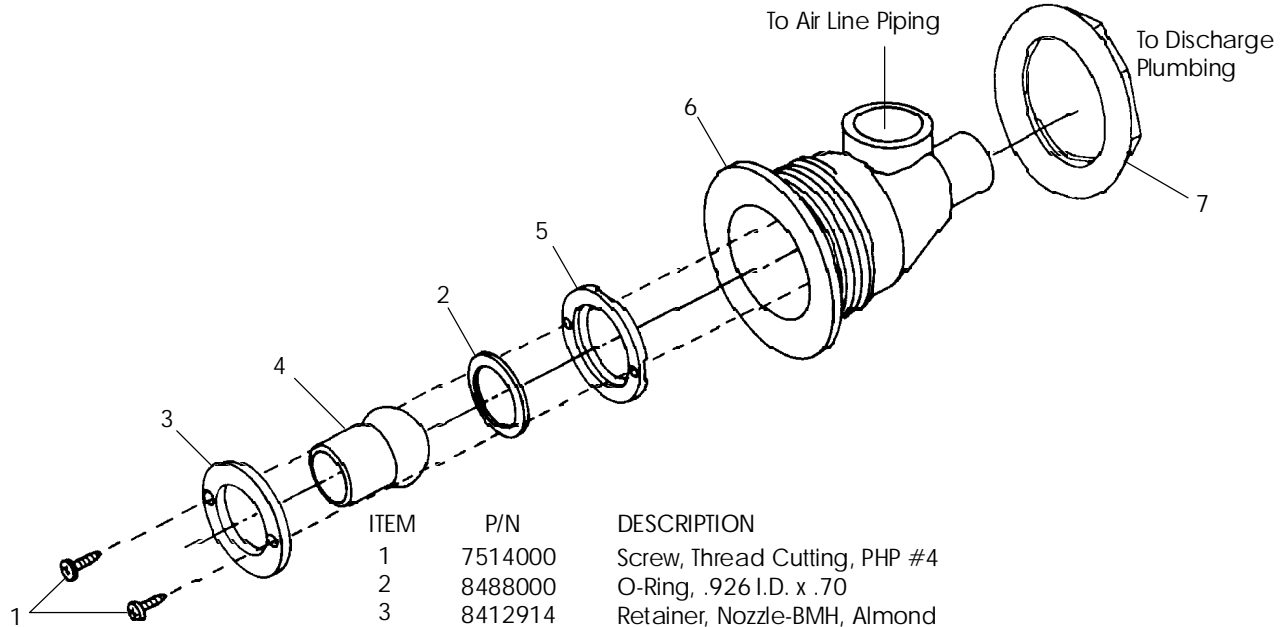

BATHS

BMH JET