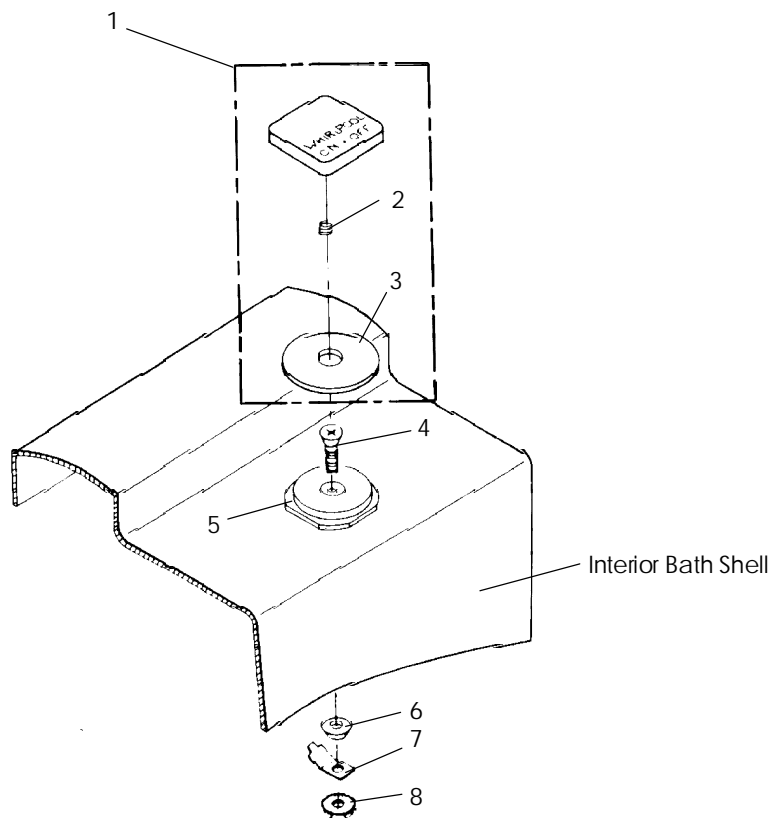

* Not available as single parts

Guillen's Enterprises, inc
jacuzziparts.com
800-222-7855

BATHS

MAGIC TOUCH® CONVERSION/REPAIR KIT ASSEMBLIES

A334000 ELECTRONIC REPAIR SWITCH KIT (ORDER BY ASSEMBLY NUMBER)

9210000 MAGIC TOUCH/AIR SWITCH CONVERSION KIT (ORDER BY ASSEMBLY NUMBER)

BATHS

ELECTRONIC MAGIC TOUCH® ON/OFF SWITCH

NOTE: No longer used-discontinued 7/86.

ITEM	P/N	DESCRIPTION	QTY
1	5865827	Magic Touch Trim Assembly, Chrome	1
1	5865828	Magic Touch Trim Assembly, Gold	1
1	5865829	Magic Touch Trim Assembly, Bright Brass	1
2	5421000	Spring, Compression	1
3	5409000	Adhesive, Switch Pad	1
4	5418000	Screw, Mach., PHP, #8-32 x 1.00"L.	1
5	5408000	Bracket, ON/OFF Switch	1
6	2202000	Washer, Conical Sealing	1
7	5414000	Terminal, Male Tab	1
8	5269832	Nut, Locking Hd Kep Type #8-32	1