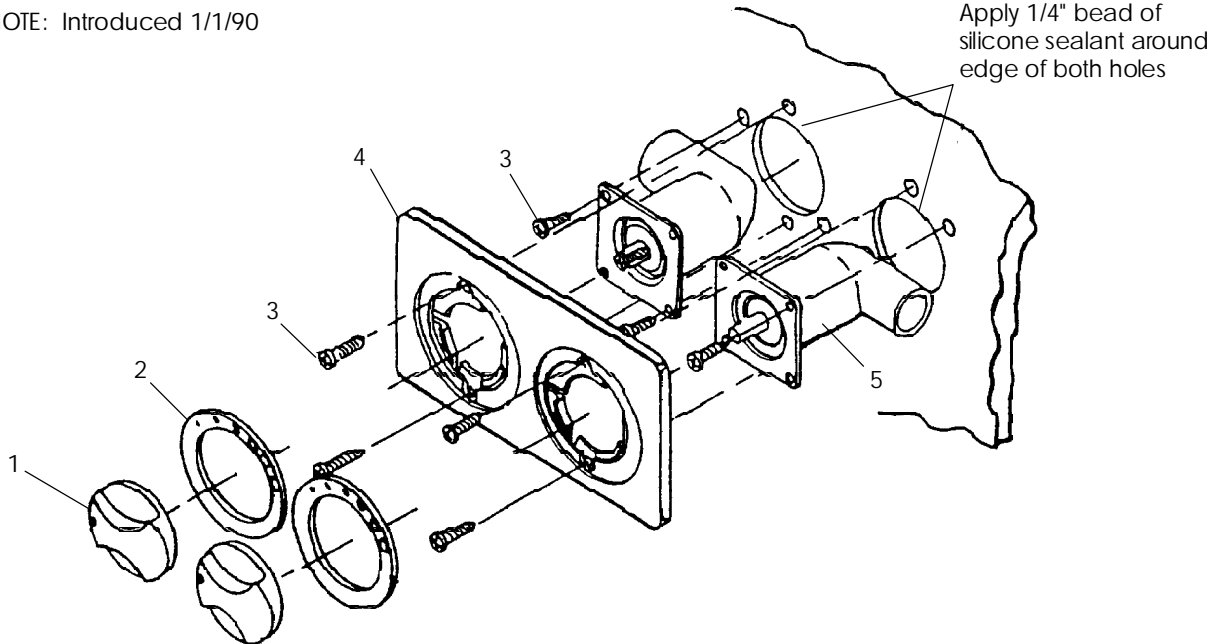

BATHS

2-POSITION CONTROL PANEL

NOTE: Introduced 1/1/90

ITEM	P/N	DESCRIPTION	QTY
1	8267904	Knob Assy, Tan	2
1	8267914	Knob Assy, Almond	2
1	8267917	Knob Assy, Black	2
1	8267924	Knob Assy, Blue	2
1	8267940	Knob Assy, White	2
1	8267945	Knob Assy, Silver	2
1	8267949	Knob Assy, Rose	2
1	8267951	Knob Assy, Shell	2
1	8267952	Knob Assy, Raspberry	2
1	8267953	Knob Assy, Gray	2
1	8267956	Knob Assy, Pink	2
1	8267962	Knob Assy, Dusty Orchid	2
1	8267963	Knob Assy, Teal	2
1	8267969	Knob Assy, Oyster	2
2	8263000	Ring, Graphic Air	2
3	7514000	Screw, Thread Cutting, PHP #4 x .38"	8
4	8241914	Panel, 2 Position, Almond	1
4	8241917	Panel, 2 Position, Black	1
4	8241940	Panel, 2 Position, White	1
4	8241945	Panel, 2 Position, Silver	1
4	8241949	Panel, 2 Position, Rose	1
4	8241951	Panel, 2 Position, Shell	1
4	8241953	Panel, 2 Position, Gray	1
4	8241962	Panel, 2 Position, Dusty Orchid	1
4	8241969	Panel, 2 Position, Oyster	1
5	7510000	Air Control Valve	2
N.S.	8399000	O-Ring/Valve Assembly	2
N.S.	9702827	Face Plate, 2 Position, Chrome	1
N.S.	9702828	Face Plate, 2 Position, Gold	1
N.S.	9702829	Face Plate, 2 Position, Bright Brass	1
N.S.	A110000	Adhesive, Perforated Strip	1