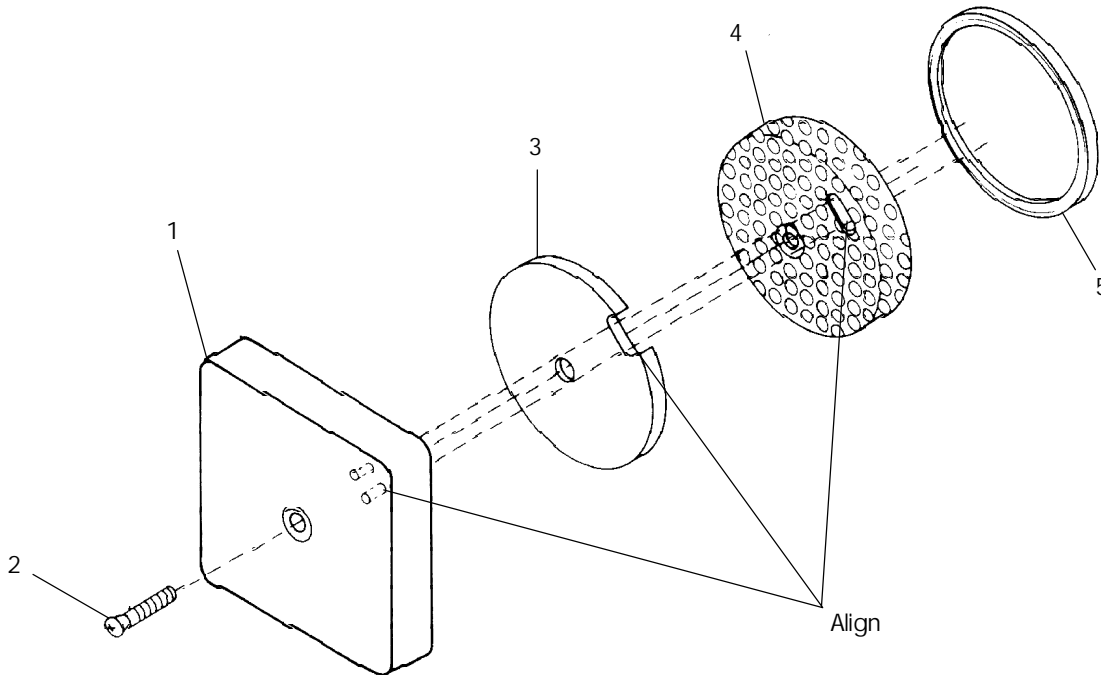

BATHS

(PLATED) SUCTION COVER/STRAINER

NOTE: No longer used-discontinued 3/86.