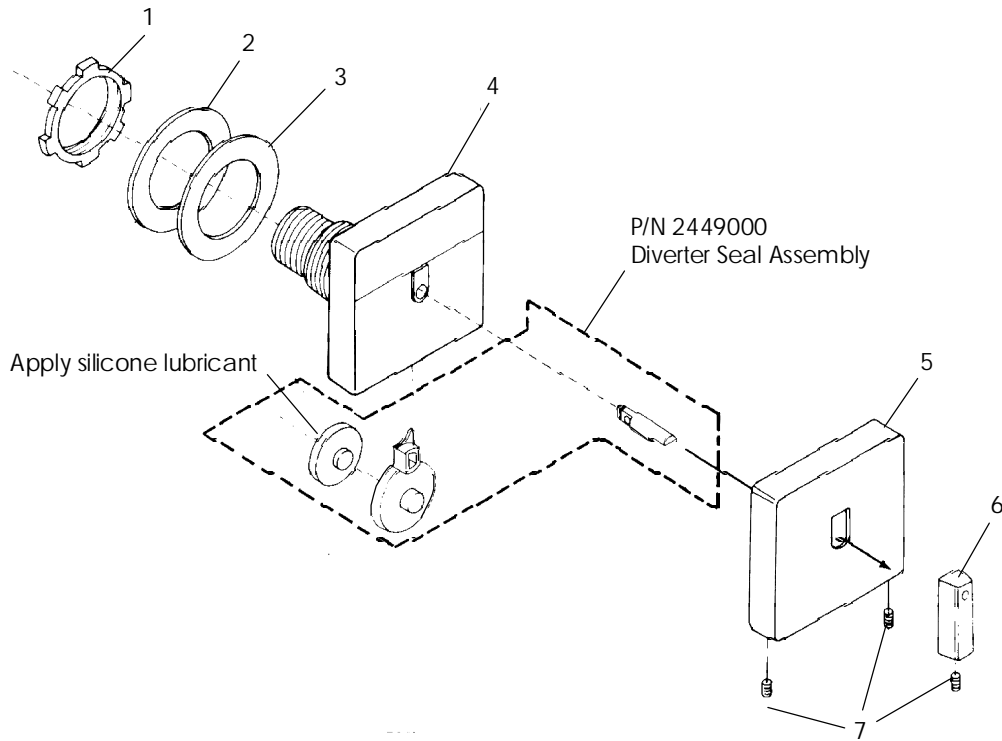

* xxx=Color Select

** When Item 11 is ordered, Item 12 is included. Item 12 can be ordered separately.

BATHS

FLUSH MOUNT FILL SPOUT/DIVERTER ASSEMBLY

NOTE: No longer used-discontinued 1/86.

ITEM	P/N	DESCRIPTION	QTY
1	4825832	Locknut, 1" - 11 1/2 NPT	1
2	4708000	Washer, 1.313" I.D. x 2.25" O.D., Fiber	1
3	1707000	Washer, 1.313" I.D. x 2.25" O.D., Rubber	1
4	5128000	Fill Spout Body, w/Diverter Seal Assembly	1
5	4125827	Cover Plate, Fill Spout, Chrome	1
5	4125828	Cover Plate, Fill Spout, Gold	1
5	4125829	Cover Plate, Fill Spout, Bright Brass	1
6	4126827	Diverter Knob, Chrome	1
6	4126828	Diverter Knob, Gold	1
6	4126829	Diverter Knob, Bright Brass	1
7	4027000	Screw, Set-Allen #6-32 x .25"L.	3