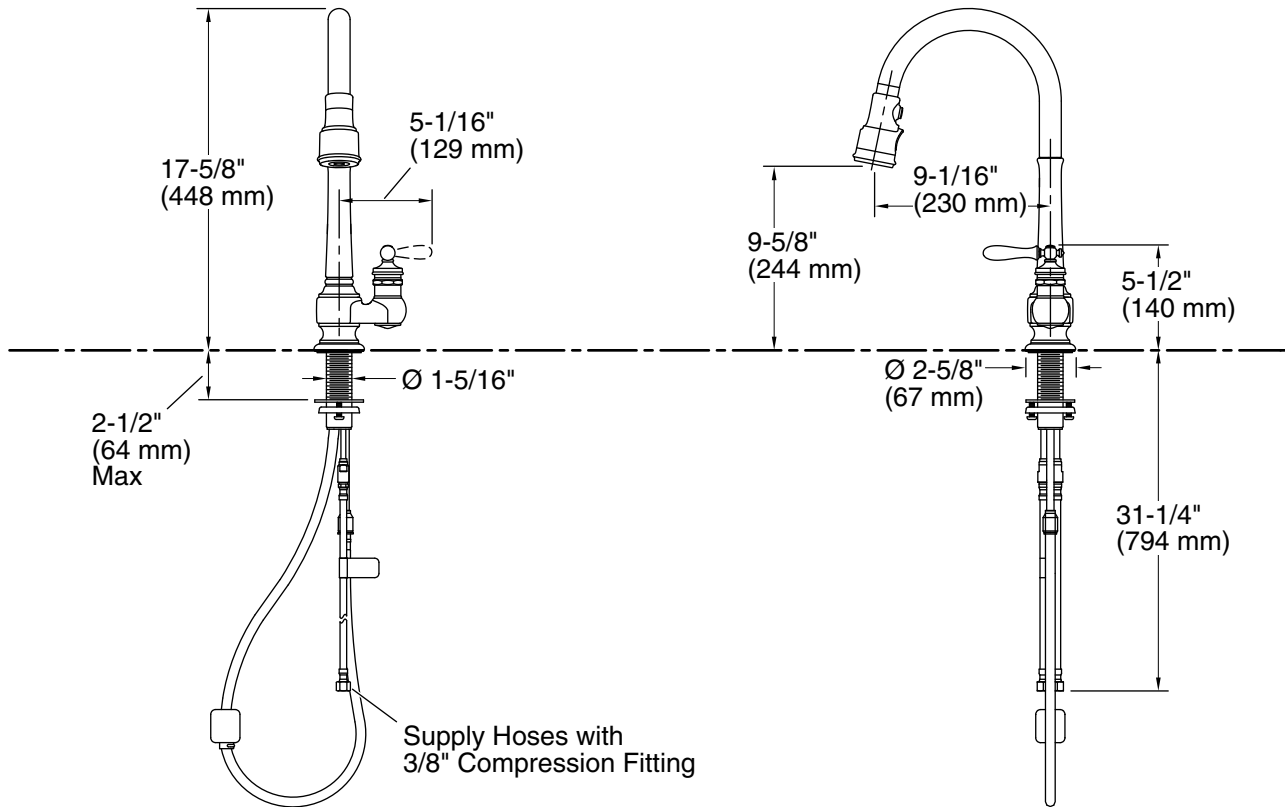

### Adapters, Rough-in and Extension Kits

1012715 Range: 3-1/4" (83 mm) - 5-3/8" (137 mm)

### Technical Information

All product dimensions are nominal.