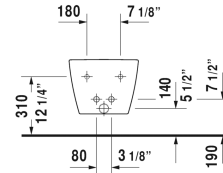

Bidet wall-mounted # 2288150000

| < 14 3/8" Inch > |

Bidet wall-mounted	Dimension	Weight	Order number
with overflow, with tap platform, Durafix included			
Colors			
00 White			
Variant			
	14 3/8" x 22 1/2" Inch	46.3 lb	2288150000
Sanitary ceramics with the special WonderGliss surface finish will remain clean and attractive-looking for a long time to come. When ordering WonderGliss please add a "1" as eleventh digit to the model number.			
Fixing for wall-mounted bidet and wall-mounted toilet	Ø 1/2" x 7 1/8" Inch	0.4 lb	006500
Siphon for bidet with extended outlet pipe	1 1/4" x 19 3/4" Inch	1.3 lb	005027

All drawings contain the necessary measurements which are subject to standard tolerances. They are stated in inch & mm and are non-binding. Exact measurements, in particular for customized installation scenarios, can only be taken from the finished ceramic piece.