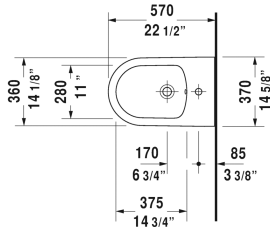

Bidet wall-mounted # 2288150000

| < 14 3/8" Inch > |

Bidet wall-mounted	Dimension	Weight	Order number
with overflow, with tap platform, Durafix included			
Colors			
00 White			
Variant			
	14 3/8" x 22 1/2" Inch	46.3 lb	2288150000
Sanitary ceramics with the special WonderGliss surface finish will remain clean and attractive-looking for a long time to come. When ordering WonderGliss please add a "1" as eleventh digit to the model number.			
Fixing for wall-mounted bidet and wall-mounted toilet	Ø 1/2" x 7 1/8" Inch	0.4 lb	006500
Siphon for bidet with extended outlet pipe	1 1/4" x 19 3/4" Inch	1.3 lb	005027

All drawings contain the necessary measurements which are subject to standard tolerances. They are stated in inch & mm and are non-binding. Exact measurements, in particular for customized installation scenarios, can only be taken from the finished ceramic piece.