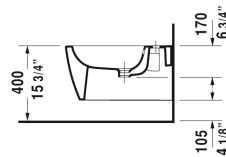

Bidet wall-mounted # 2288150000

| < 14 3/8" Inch > |

Bidet wall-mounted	Dimension	Weight	Order number
with overflow, with tap platform, Durafix included			
Colors			
00 White			
Variant			
	14 3/8" x 22 1/2" Inch	46.3 lb	2288150000
Sanitary ceramics with the special WonderGliss surface finish will remain clean and attractive-looking for a long time to come. When ordering WonderGliss please add a "1" as eleventh digit to the model number.			
Fixing for wall-mounted bidet and wall-mounted toilet	Ø 1/2" x 7 1/8" Inch	0.4 lb	006500
Siphon for bidet with extended outlet pipe	1 1/4" x 19 3/4" Inch	1.3 lb	005027

All drawings contain the necessary measurements which are subject to standard tolerances. They are stated in inch & mm and are non-binding. Exact measurements, in particular for customized installation scenarios, can only be taken from the finished ceramic piece.