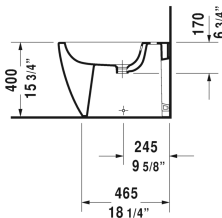

Bidet floor standing # 2289100000

| < 14 5/8" Inch > |

Bidet floor standing	Dimension	Weight	Order number
back-to-wall, with overflow, with tap platform, fixings included			
Colors			
00 White			
Variant			
	14 5/8" x 23 5/8" Inch	55.1 lb	2289100000
Siphon for bidet with extended outlet pipe	1 1/4" x 19 3/4" Inch	1.3 lb	005027

All drawings contain the necessary measurements which are subject to standard tolerances. They are stated in inch & mm and are non-binding. Exact measurements, in particular for customized installation scenarios, can only be taken from the finished ceramic piece.