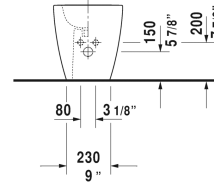

Bidet floor standing # 2289100000

| < 14 5/8" Inch > |

Bidet floor standing	Dimension	Weight	Order number
back-to-wall, with overflow, with tap platform, fixings included			
Colors			
00 White			
Variant			
	14 5/8" x 23 5/8" Inch	55.1 lb	2289100000
Siphon for bidet with extended outlet pipe	1 1/4" x 19 3/4" Inch	1.3 lb	005027

All drawings contain the necessary measurements which are subject to standard tolerances. They are stated in inch & mm and are non-binding. Exact measurements, in particular for customized installation scenarios, can only be taken from the finished ceramic piece.