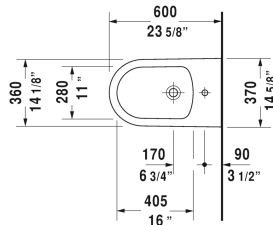

Bidet floor standing # 2289100000

| < 14 5/8" Inch > |

Bidet floor standing	Dimension	Weight	Order number
back-to-wall, with overflow, with tap platform, fixings included			
Colors			
00 White			
Variant			
	14 5/8" x 23 5/8" Inch	55.1 lb	2289100000
Siphon for bidet with extended outlet pipe	1 1/4" x 19 3/4" Inch	1.3 lb	005027

All drawings contain the necessary measurements which are subject to standard tolerances. They are stated in inch & mm and are non-binding. Exact measurements, in particular for customized installation scenarios, can only be taken from the finished ceramic piece.