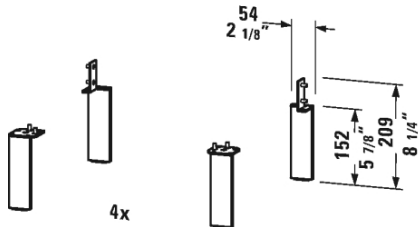

Legs # UV999200000

< 2 3/4" Inch >

Legs	Dimension	Weight	Order number
Aluminum Matt, 4 pieces			
Colors			
M00			
Variant			
	2 3/4" x 2 1/2" Inch		UV999200000
Suitable products			
Vanity unit floorstanding 2 pull-out compartments, upper drawer including cut-out for siphon and siphon cover, for ME by Starck # 233663, 24 3/8" x 19" Inch	24 3/8" x 19" Inch		LC6625
Vanity unit floorstanding 2 pull-out compartments, upper drawer including cut-out for siphon and siphon cover, for Me by Starck # 233683, 32 1/4" x 19" Inch	32 1/4" x 19" Inch		LC6626
Vanity unit floorstanding 2 pull-out compartments, for P3 Comforts # 233265, 24 3/8" x 19" Inch	24 3/8" x 19" Inch		LC6600
Vanity unit floorstanding 2 pull-out compartments, upper drawer including cut-out for siphon and siphon cover, for ME by Starck # 233610, 40 1/8" x 19" Inch	40 1/8" x 19" Inch		LC6627
Vanity unit floorstanding 2 pull-out compartments, upper drawer including cut-out for siphon and siphon cover, for ME by Starck # 233612, 48" x 19" Inch	48" x 19" Inch		LC6628
Vanity unit floorstanding 2 pull-out compartments, for P3 Comforts # 233285, 233385, 233485, 32 1/4" x 19" Inch	32 1/4" x 19" Inch		LC6601
Vanity unit floorstanding 2 pull-out compartments, for P3 Comforts # 233210, 233310, 233410, 40 1/8" x 19" Inch	40 1/8" x 19" Inch		LC6602
Vanity unit floorstanding 2 pull-out compartments, for P3 Comforts # 233212, 233312, 233412, 48" x 19" Inch	48" x 19" Inch		LC6603
Vanity unit floorstanding 2 pull-out compartments, upper drawer including cut-out for siphon and siphon cover, for Vero # 032985 (not ground), 31 1/2" x 18 1/2" Inch	31 1/2" x 18 1/2" Inch		XL6543
Vanity unit floorstanding 2 pull-out compartments, upper drawer including cut-out for siphon and siphon cover, for Vero # 032910 (not ground), 39 3/8" x 18 1/2" Inch	39 3/8" x 18 1/2" Inch		XL6544