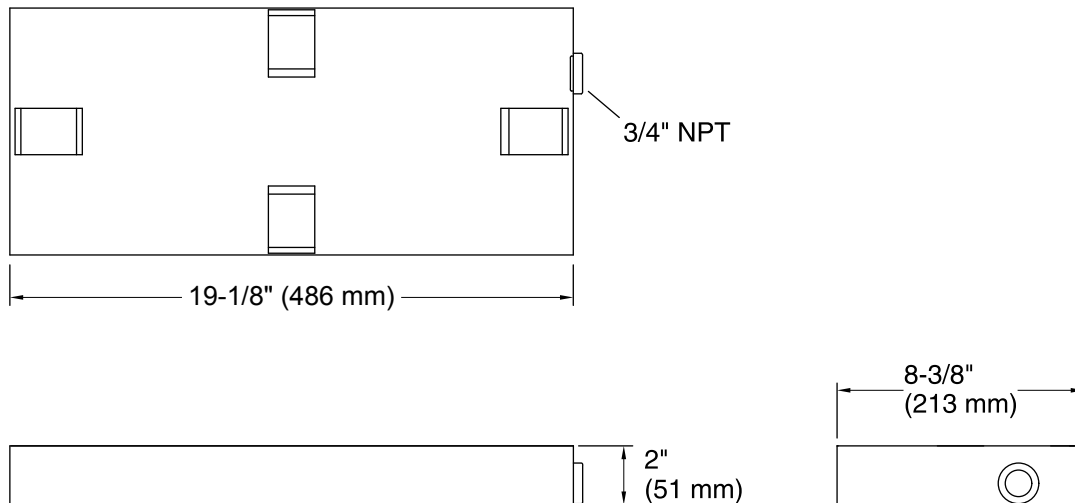

- Recommended for Invigoration™ Series Steam Generators sizes 5kW, 7kW, 9kW, 11kW, 18kW, and 22kW
- Tandem Generators 18kW and 22kW require two drain pans.
- 3/4" NPT Outlet for drain connection.
- Durable stainless steel construction is corrosion resistant.
- Protects against water damage from leaks or pressure relief.

Codes/Standards

None Applicable

See website for detailed warranty information.

Technical Information

All product dimensions are nominal.

Notes

Install this product according to the installation guide.