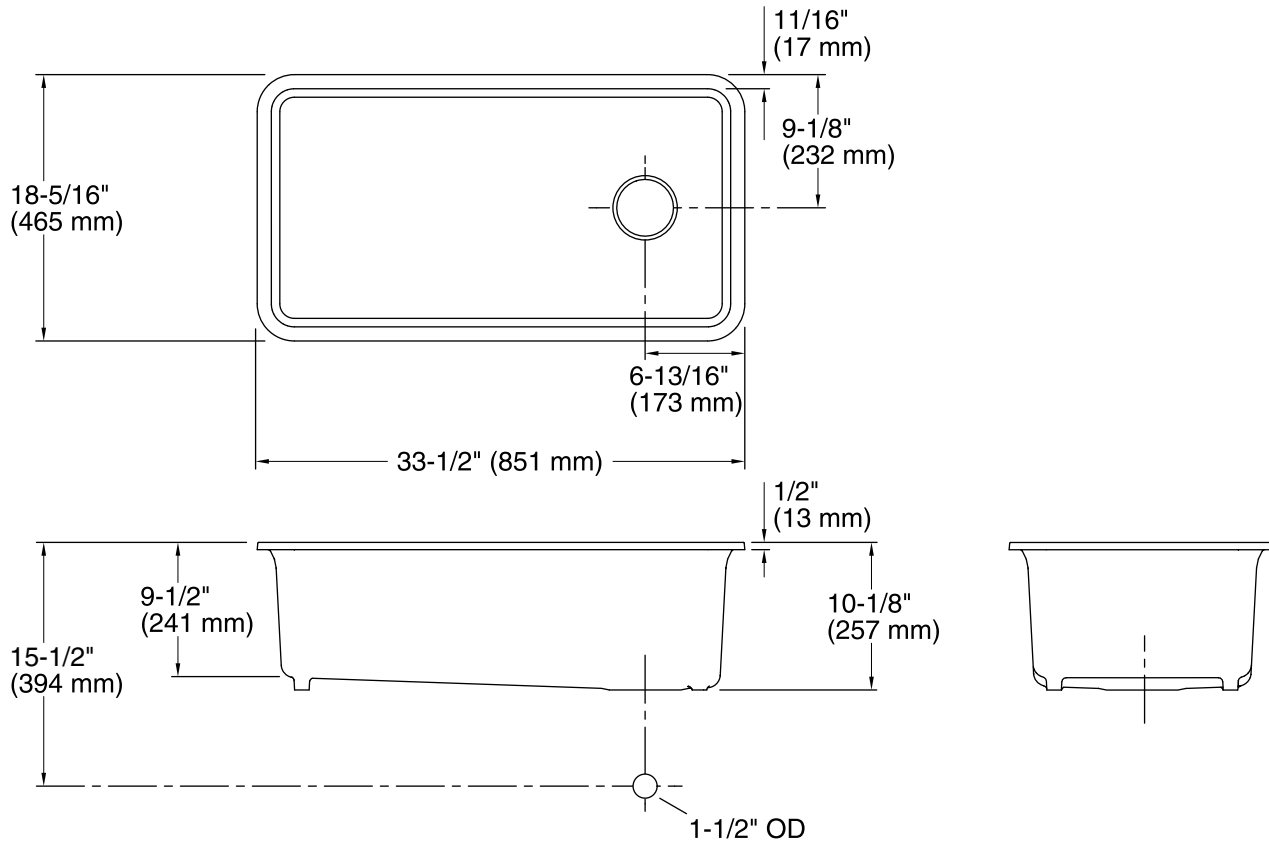

## Technical Information

All product dimensions are nominal.

Bowl configuration:	Single
Installation:	Under-mount
Bowl area (Only)	Length: 30-9/16" (777 mm) Width: 15-3/8" (391 mm) Bowl depth: 9-1/2" (241 mm) Water depth: 9-1/2" (241 mm)
Drain hole:	3-7/8" (98 mm)
Template:	1256394-7, required, included