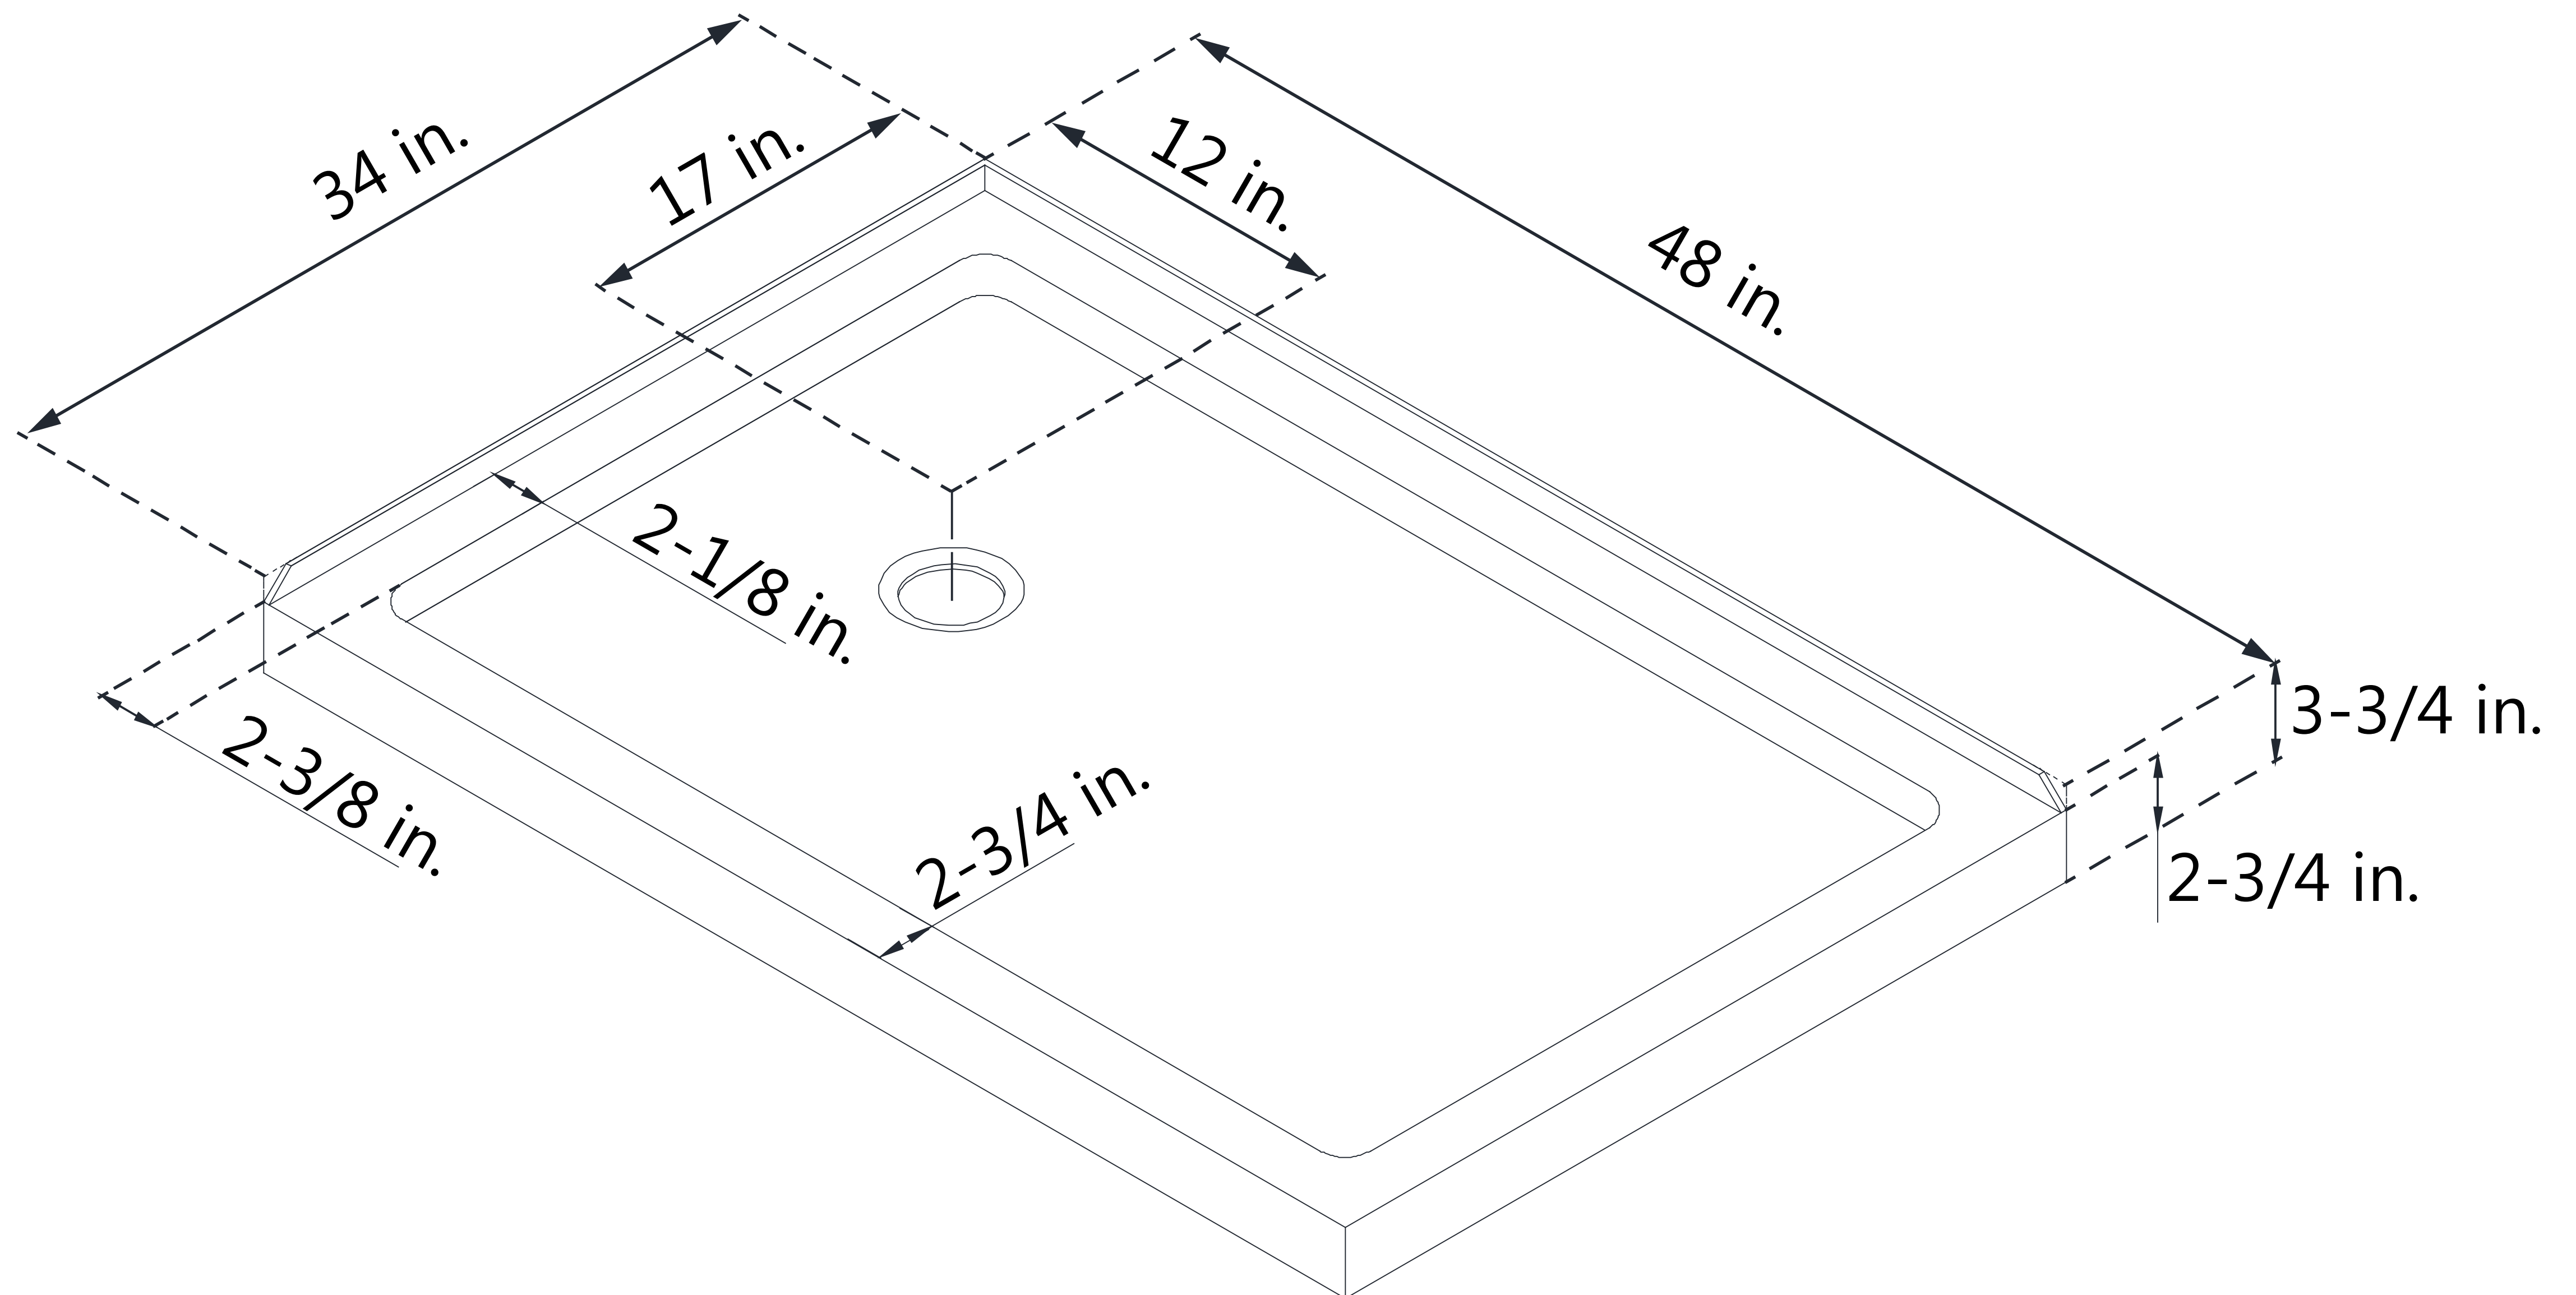

DLT-1034481

SLIMLINE SHOWER BASE

DOUBLE THRESHOLD

LEFT DRAIN

Drain Hole Specs

DreamLine reserves the right to update or modify the hardware or materials pictured without prior notice for the purpose of product improvement and customer satisfaction.