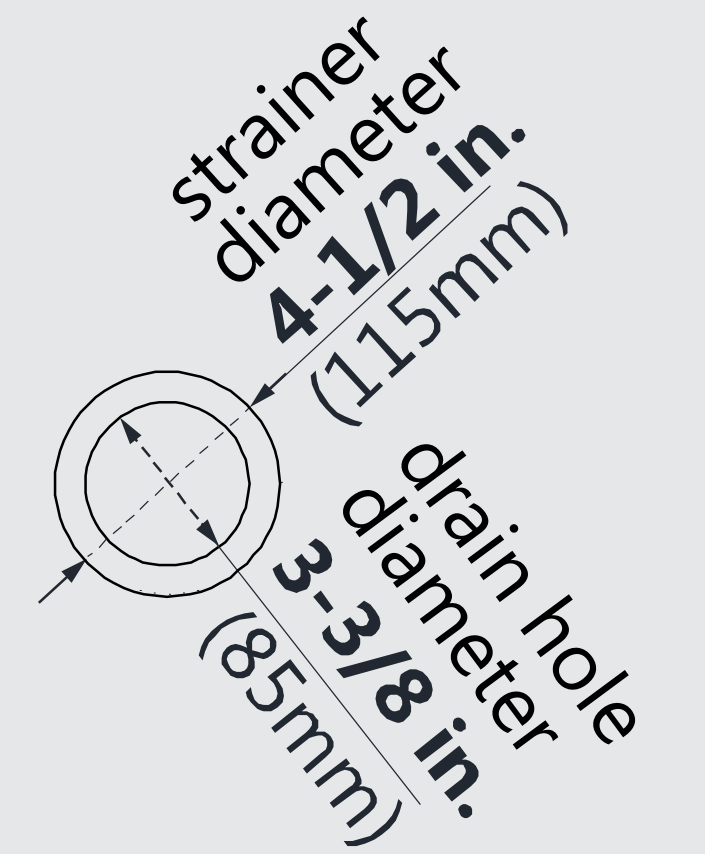

DLT-1034481

SLIMLINE SHOWER BASE

DOUBLE THRESHOLD

LEFT DRAIN

Drain Hole Specs

DreamLine reserves the right to update or modify the hardware or materials pictured without prior notice for the purpose of product improvement and customer satisfaction.