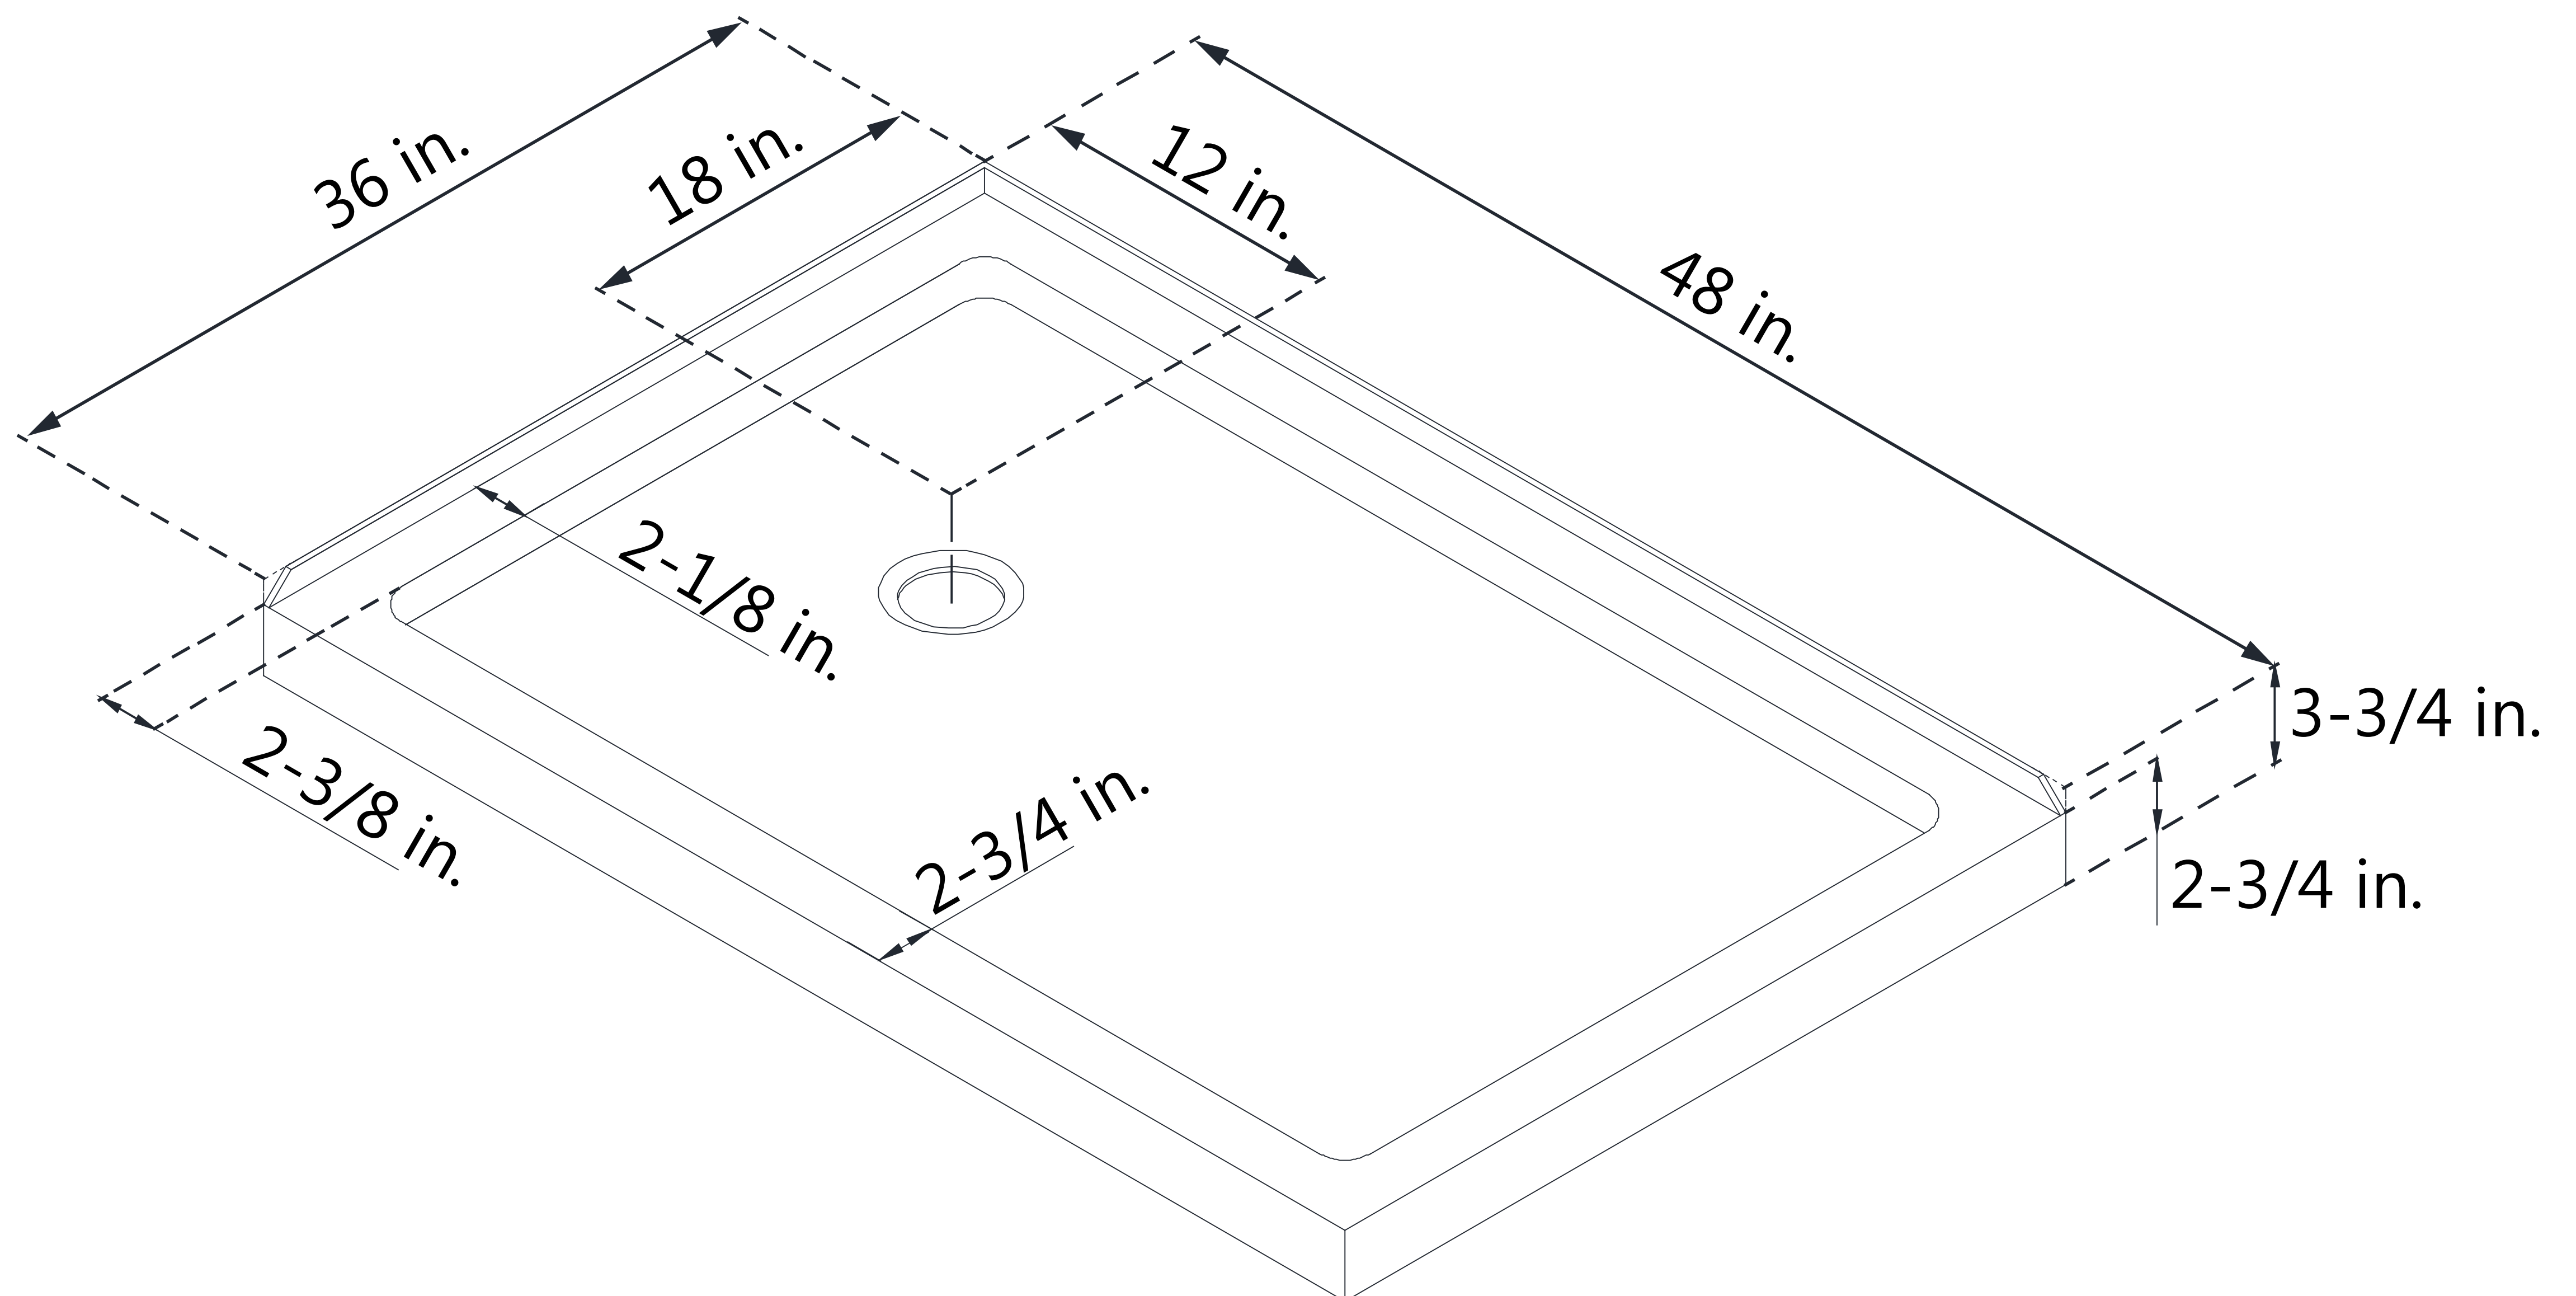

DLT-1036481

SLIMLINE SHOWER BASE

DOUBLE THRESHOLD

LEFT DRAIN

Drain Hole Specs

DreamLine reserves the right to update or modify the hardware or materials pictured without prior notice for the purpose of product improvement and customer satisfaction.