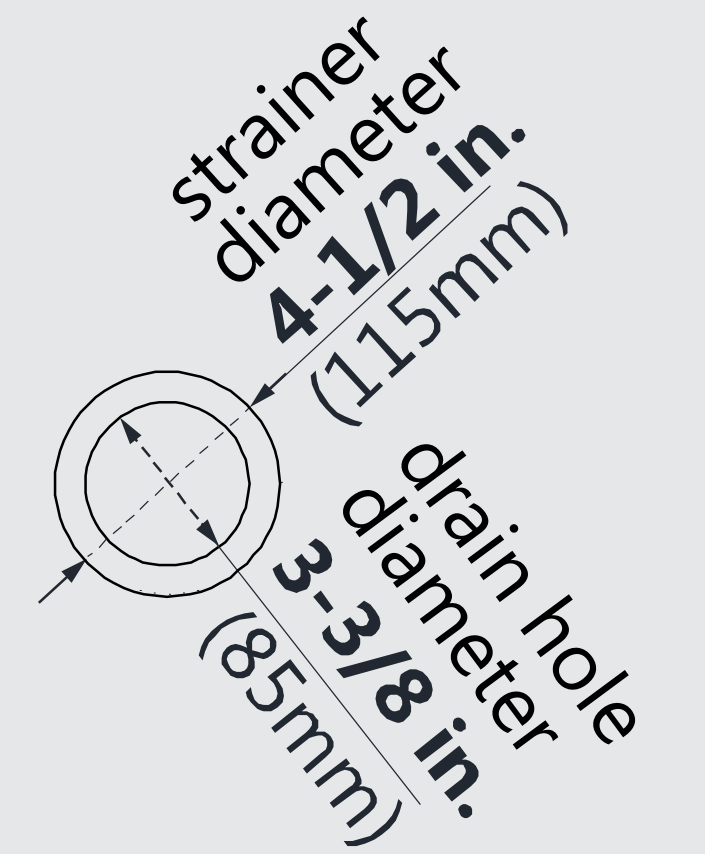

DLT-1036481

SLIMLINE SHOWER BASE

DOUBLE THRESHOLD

LEFT DRAIN

Drain Hole Specs

DreamLine reserves the right to update or modify the hardware or materials pictured without prior notice for the purpose of product improvement and customer satisfaction.