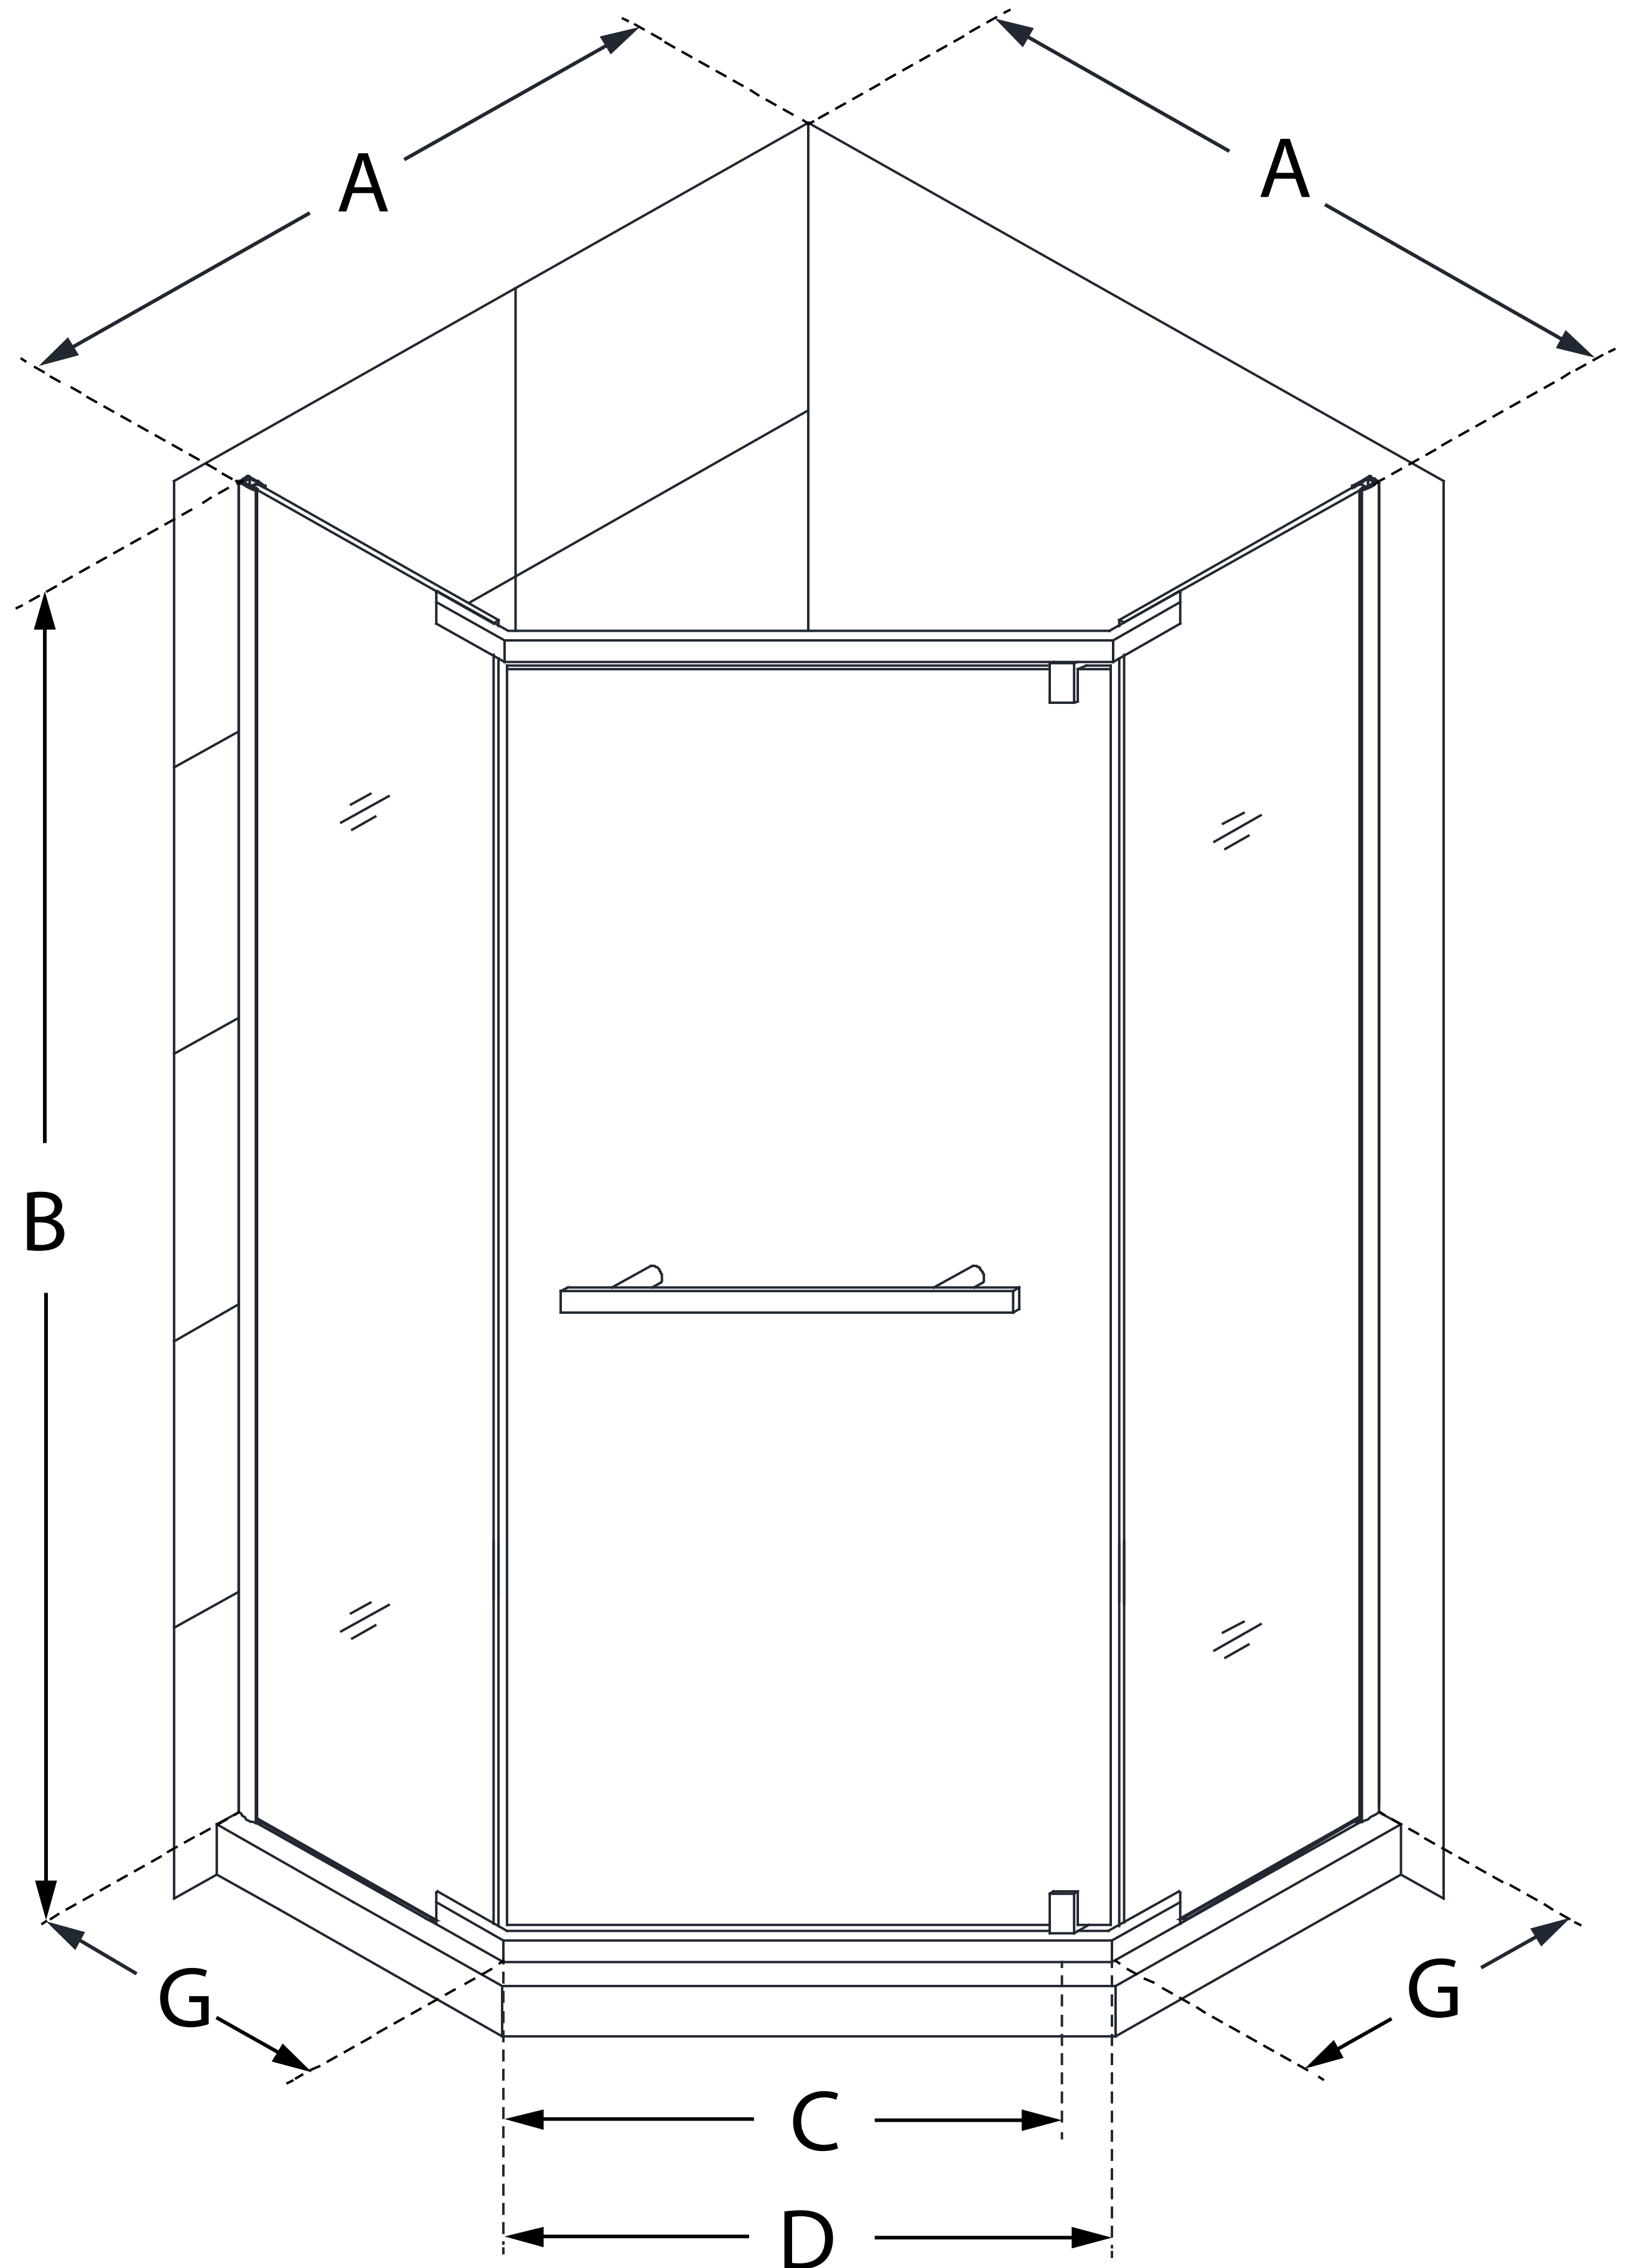

SHEN-2134340

PRISM

DreamLine Prism 34 1/8 in. x 34 1/8 in. x 72 in. Frameless Pivot Shower Enclosure

PIVOT DOOR

CONFIGURATION DIMENSIONS:

A: 34 1/8 in.

MODEL WIDTH

B: 72 in.

MODEL HEIGHT

C: 22 3/16 in.

ACCESS WIDTH

D: 25 in.

DOOR WIDTH

A: 34 1/8 in.

MODEL DEPTH

G: 17 1/16 in.

SIDE PANEL WIDTH

DreamLine reserves the right to update or modify the hardware or materials pictured without prior notice for the purpose of product improvement and customer satisfaction.