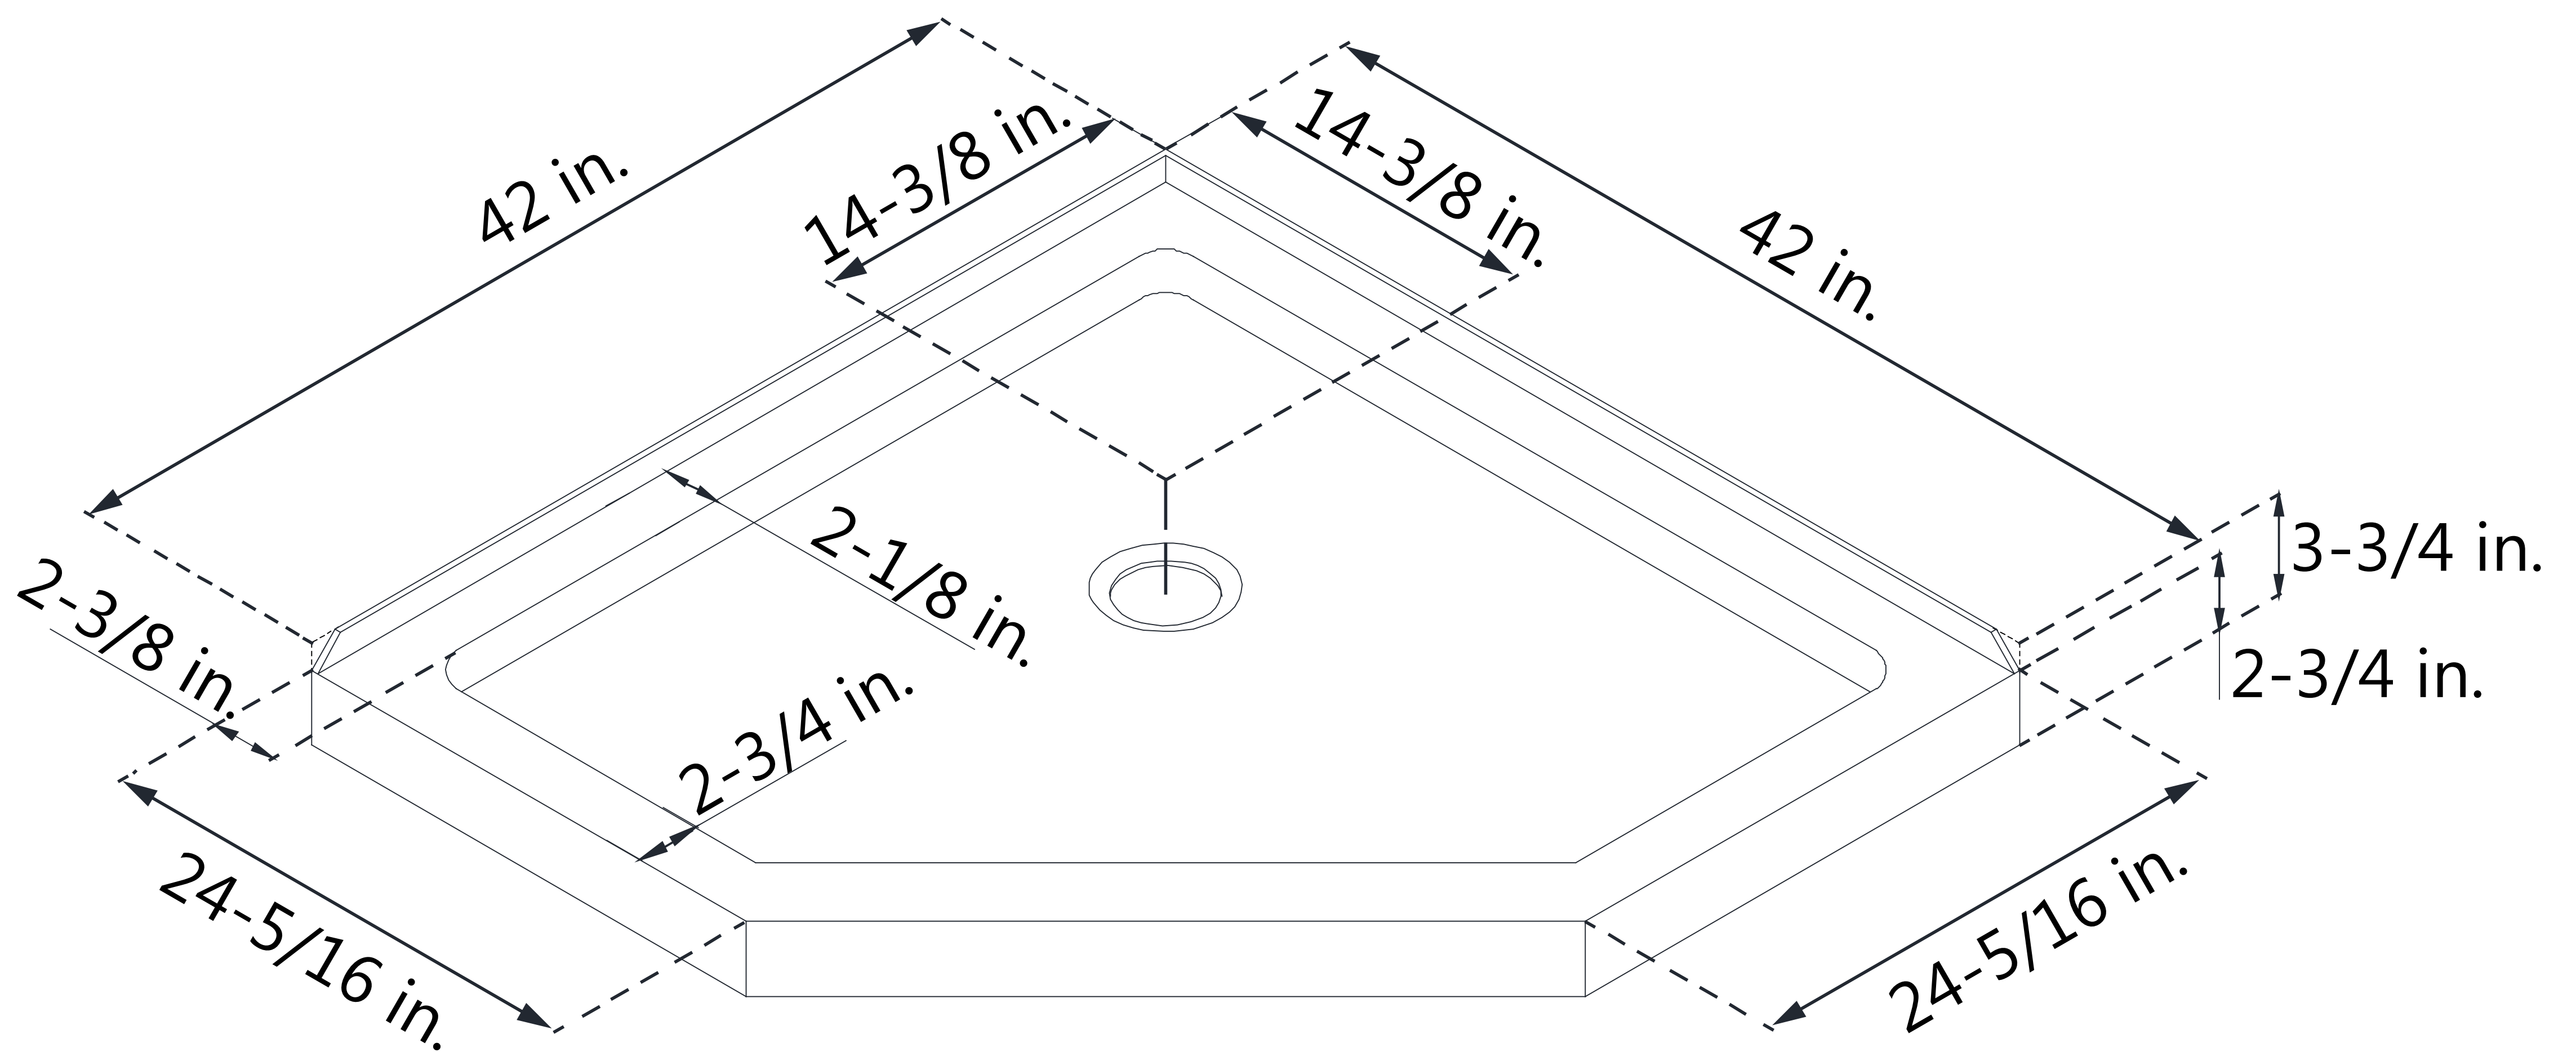

DLT-2042420

SLIMLINE SHOWER BASE

NEO ANGLE

CORNER DRAIN

Drain Hole Specs

DreamLine reserves the right to update or modify the hardware or materials pictured without prior notice for the purpose of product improvement and customer satisfaction.