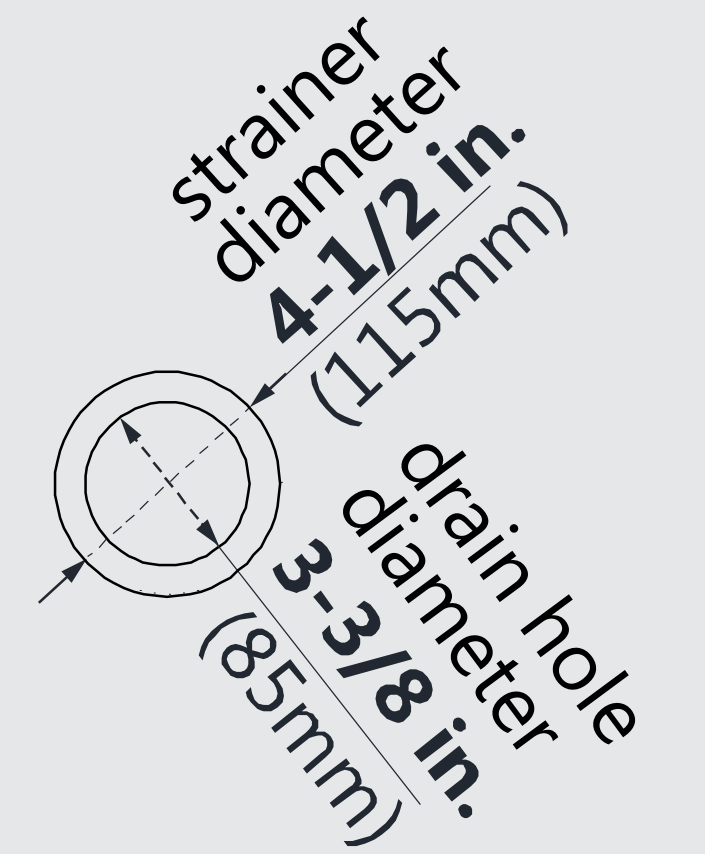

DLT-2042420

SLIMLINE SHOWER BASE

NEO ANGLE

CORNER DRAIN

Drain Hole Specs

DreamLine reserves the right to update or modify the hardware or materials pictured without prior notice for the purpose of product improvement and customer satisfaction.