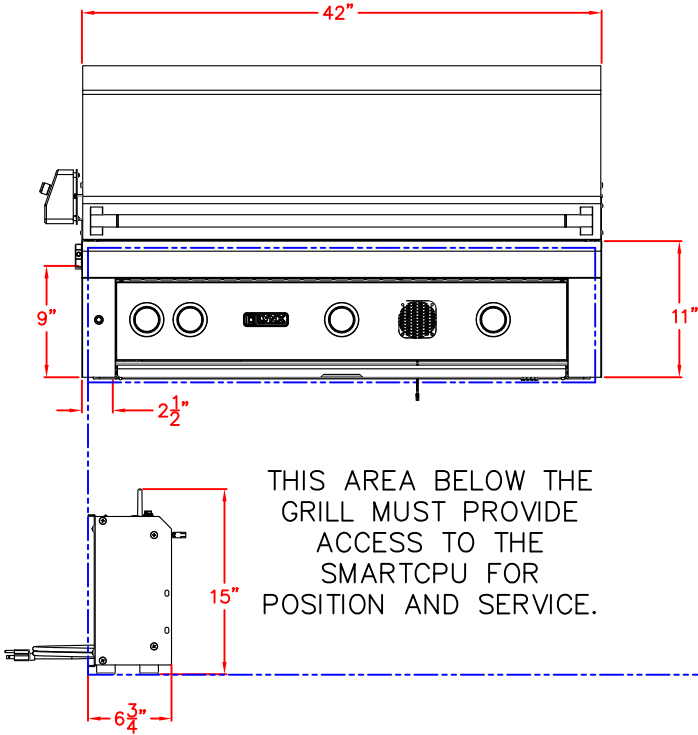

LYNX BUILT-IN SMART42 ISLAND CUTOUT

FRONT VIEW

SIDE VIEW

LYNX BUILT-IN SMART42
W/ DIMENSIONS
ISLAND CUTOUT IN BLUE

TOP VIEW

FRONT VIEW

RIGHT SIDE VIEW