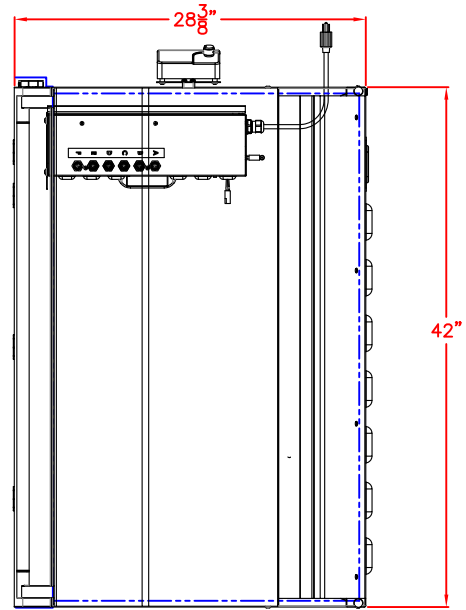

LYNX BUILT-IN SMART42 ISLAND CUTOUT

FRONT VIEW

SIDE VIEW

LYNX BUILT-IN SMART42
W/ DIMENSIONS
ISLAND CUTOUT IN BLUE

TOP VIEW

FRONT VIEW

RIGHT SIDE VIEW