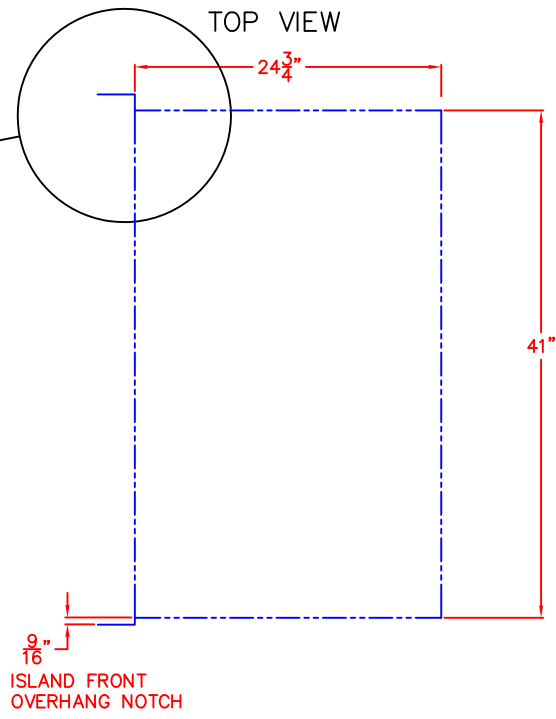

LYNX BUILT-IN SMART42 ISLAND CUTOUT

FRONT VIEW

SIDE VIEW

LYNX BUILT-IN SMART42
W/ DIMENSIONS
ISLAND CUTOUT IN BLUE

TOP VIEW

FRONT VIEW

RIGHT SIDE VIEW