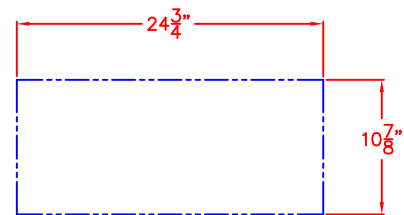

LYNX BUILT-IN SMART42 ISLAND CUTOUT

FRONT VIEW

SIDE VIEW

LYNX BUILT-IN SMART42
W/ DIMENSIONS
ISLAND CUTOUT IN BLUE

TOP VIEW

FRONT VIEW

RIGHT SIDE VIEW