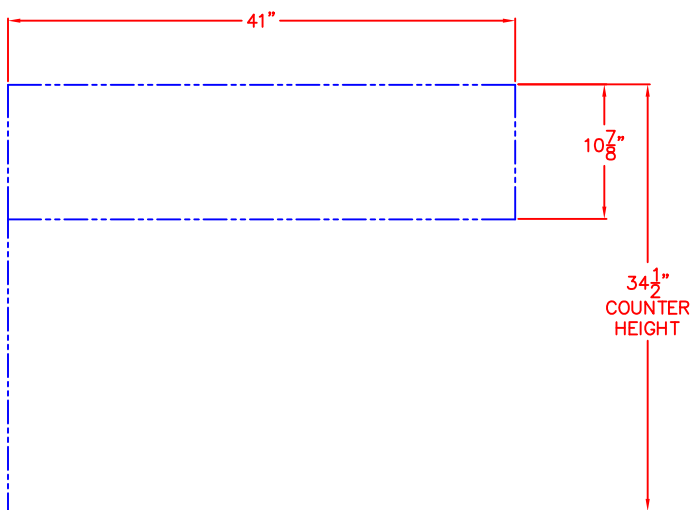

LYNX BUILT-IN SMART42 ISLAND CUTOUT

FRONT VIEW

SIDE VIEW

LYNX BUILT-IN SMART42
W/ DIMENSIONS
ISLAND CUTOUT IN BLUE

TOP VIEW

FRONT VIEW

RIGHT SIDE VIEW