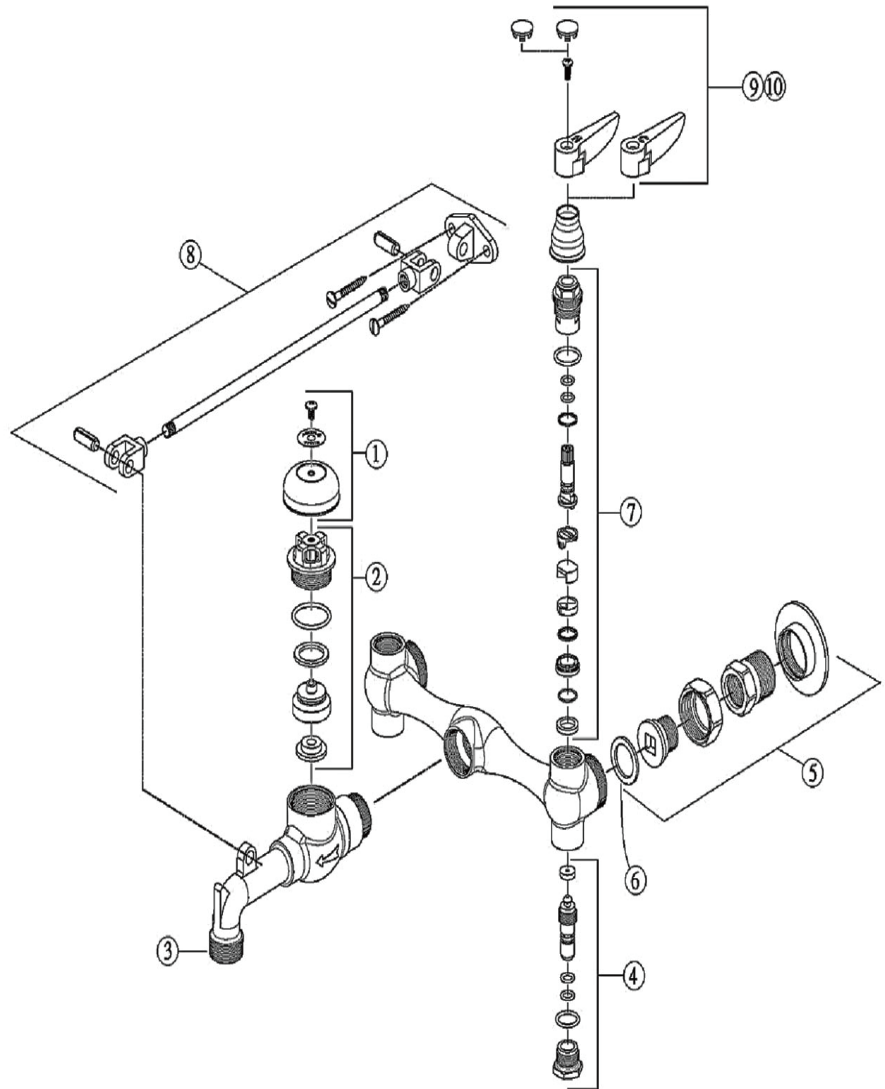

PF1119

Two-handle wall mount service sink faucet

PF1119

No.	Part	Code
1	Vacuum Breaker Cover Kit	PF6553889
2	Vacuum Breaker Assembly	
3	Spout	LIN655382
4	Integral Stop Assembly	PF655390
5	Coupling Assembly	LIN655386
6	Rubber Washer	LIN655387
7	Ceramic Cartridge Assembly	PF655385
8	Wall Mount Kit	LIN655381
9	Lever Handle Kit (Hot)	PF6553834
10	Lever Handle Kit (Cold)	

Warranty and Codes

This product comes complete with installation, operating, care and maintenance instructions.
 This PROFLO faucet carries a limited lifetime warranty when installed in residential applications.
 The warranty is five years in commercial applications.
 This product meets ASME: A112.18.1-2011