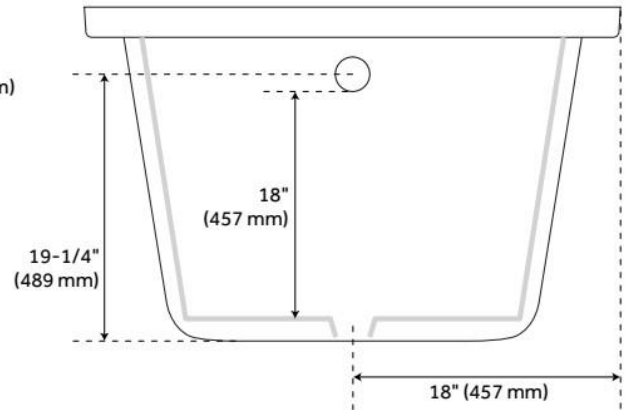

60" X 36" SITKA ACRYLIC DROP-IN SOAKING TUB - WHITE

SKU: 447022
Code: SHSKS6036

REVISED 6/27/2024