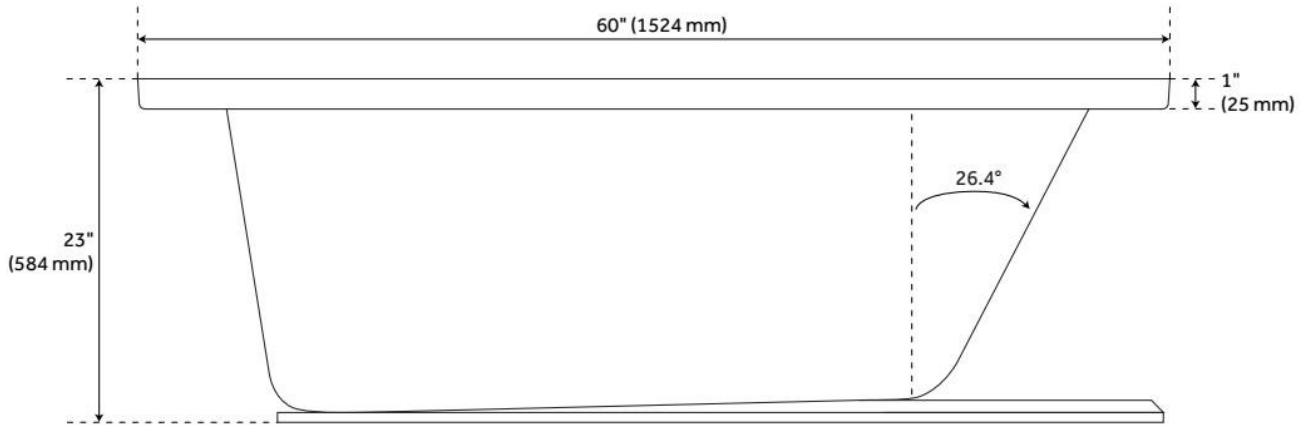

60" X 36" SITKA ACRYLIC DROP-IN SOAKING TUB - WHITE

SKU: 447022
Code: SHSKS6036

REVISED 6/27/2024