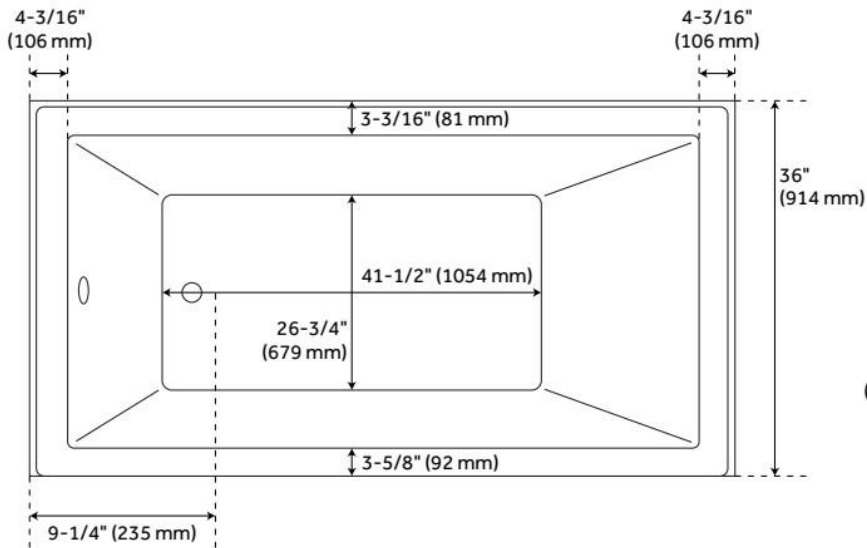

60" X 36" SITKA ACRYLIC DROP-IN SOAKING TUB - WHITE

SKU: 447022
Code: SHSKS6036

REVISED 6/27/2024