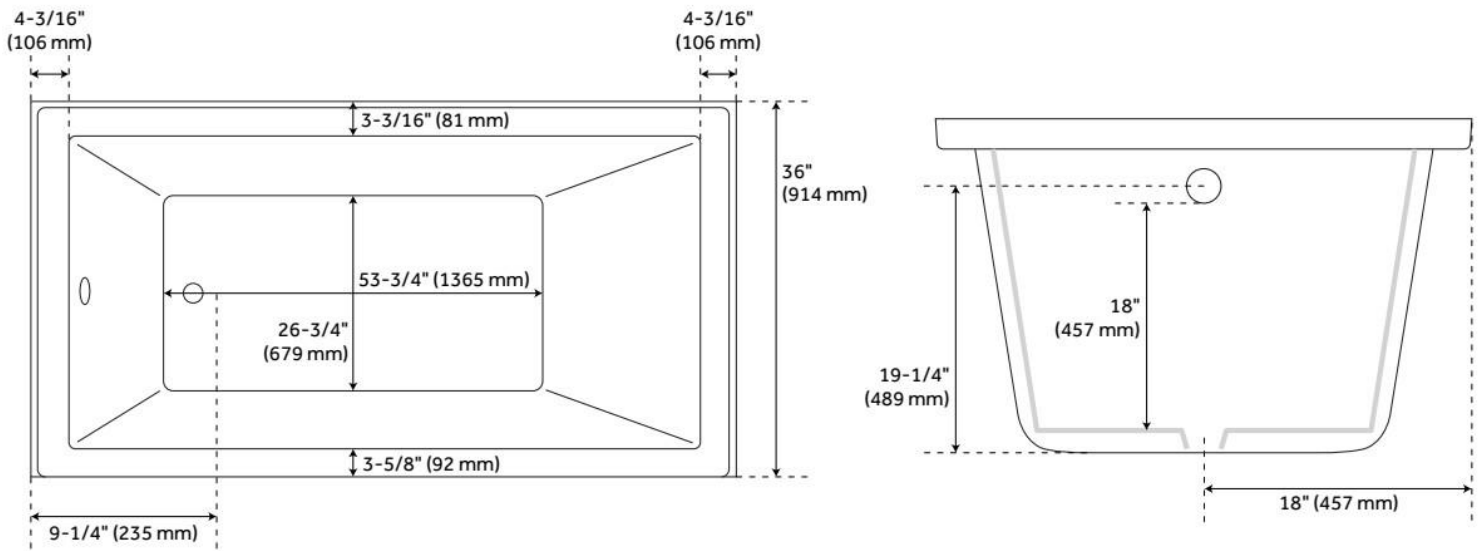

72" X 36" SITKA ACRYLIC DROP-IN SOAKING TUB - WHITE

SKU: 447034
Code: SHSKS7236

REVISED 6/26/2024