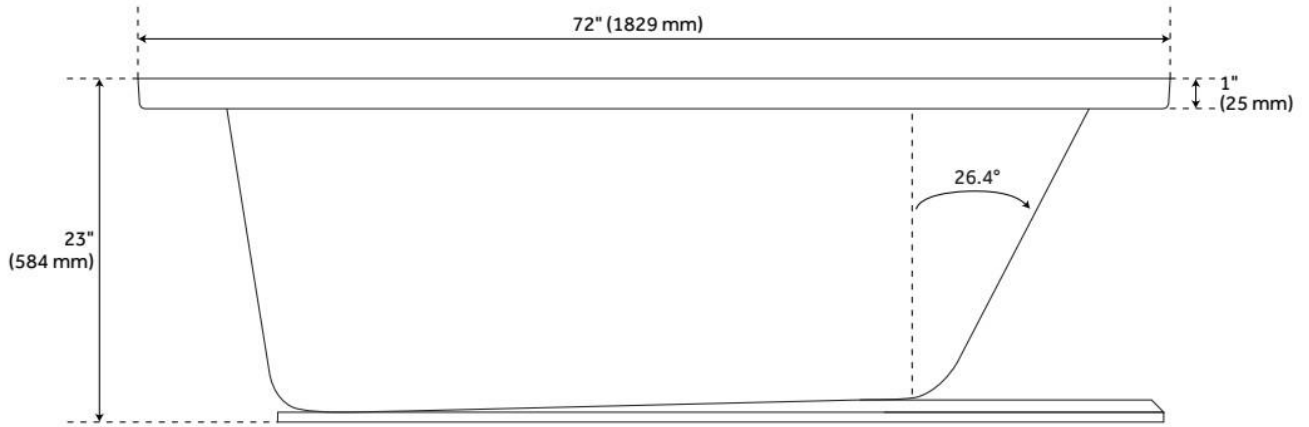

72" X 36" SITKA ACRYLIC DROP-IN SOAKING TUB - WHITE

SKU: 447034
Code: SHSKS7236

REVISED 6/26/2024