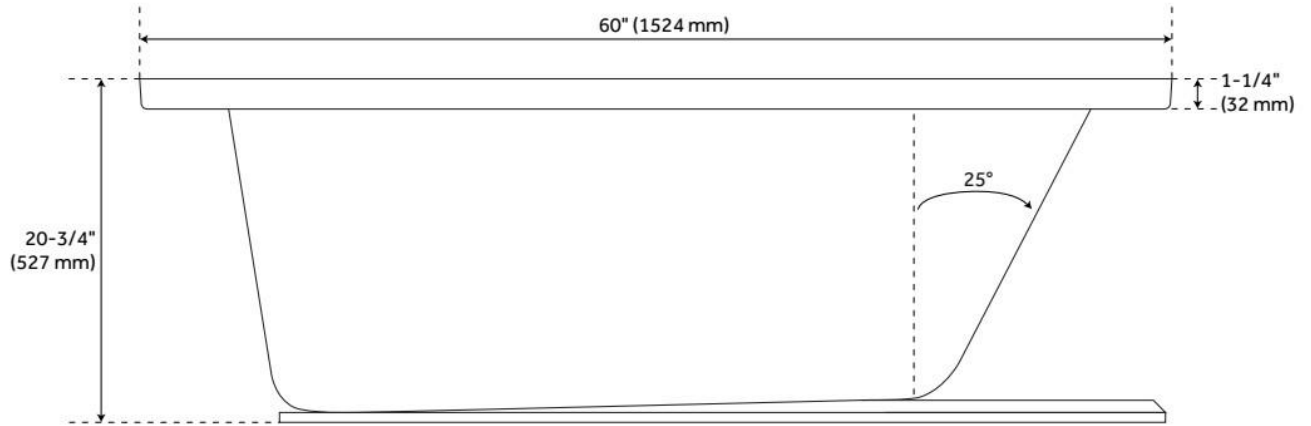

60" X 30" SITKA ACRYLIC ALCOVE SOAKING TUB - WHITE

SKU: 948253
Code: SHSKS6030

REVISED 2/4/2025