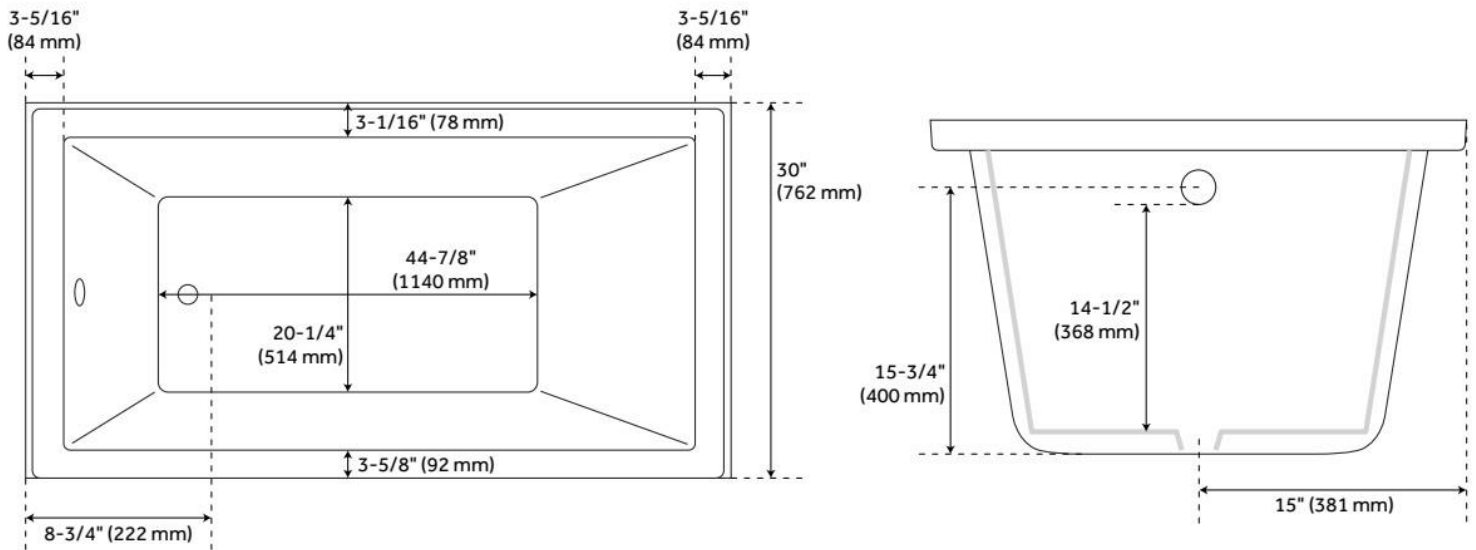

60" X 30" SITKA ACRYLIC ALCOVE SOAKING TUB - WHITE

SKU: 948253
Code: SHSKS6030

REVISED 2/4/2025