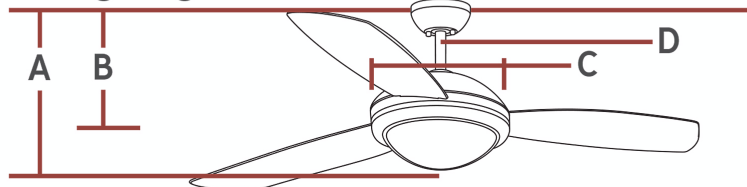

3DIR52BSD: 52" Discus Trio - Brushed Steel

Specification Images:

Collection: Discus Trio
UPC #: 014817563559
Finish: Brushed Steel (BS)
Blade Finish: Silver
Blade Finish 2: American Walnut

Ceiling Height: 8' minimum recommended

Fixture Drop from ceiling	Blade Drop from ceiling	Housing width	Downrod additional lengths available
A: 15.7"	B: 11.4"	C: 11"	D: 4.5"

Dimensions:

Diameter: 52"
Weight: 19.8 lbs.
Reverse Switch: Remote Controlled
Rev. Switch Location: Remote Transmitter
Motor Size: 172.0 X 20.0
Diameter of Housing: 11.0
Capacitor Value: 4.5uF 350V 105?
Lead Wire Length: 78 inches
Light Kit Included: Yes
Remote Included: Wall / Hand Remote
Location of Receiver: Canopy
Remote Group(s):

Bulbs:
1 - LED Integrated Array 18w 120v - included

Features:

- Flush mount hardware is included
- This advanced LED technology is carefully designed and selected to consist of the highest quality LED chipsets for superior performance and reliability.
- Remote included for easy operation

Material List:
3 Blade - Plywood - Dual Blade Finish

Safety Listing:
Safety Listed for Damp Locations

Shade / Glass / Diffuser Details:

Part	Material	Finish	Quantity	Item Number	Length	Width	Height	Diameter	Fitter Diameter	Shade Top Length	Shade Top Width	Shade Top Diameter
Glass	Glass	White Opal	1									

Blade Details:

Blade Group	Diameter	Included	RPM Hi	CFM Hi	Watts Hi	Amps Hi	RPM Med	CFM Med	Watts Med	Amps Med	RPM Low	CFM Low	Watts Low	Amps Low
	52	Yes	172.0	6112.0	65.3	0.54	126.0	4541.0	37.0	0.41	58.5	2135.0	10.8	0.22

Mounting Options:

Mounting Type	Included	Item	Downrod Length	Downrod Diameter	Overall Height	Blade to Ceiling	Min. Ceiling Height	Canopy Style	Canopy Diameter
Downrod (Included)	yes		4.5	0.5	15.7	11.4	7.95	Dual Mount	5.25