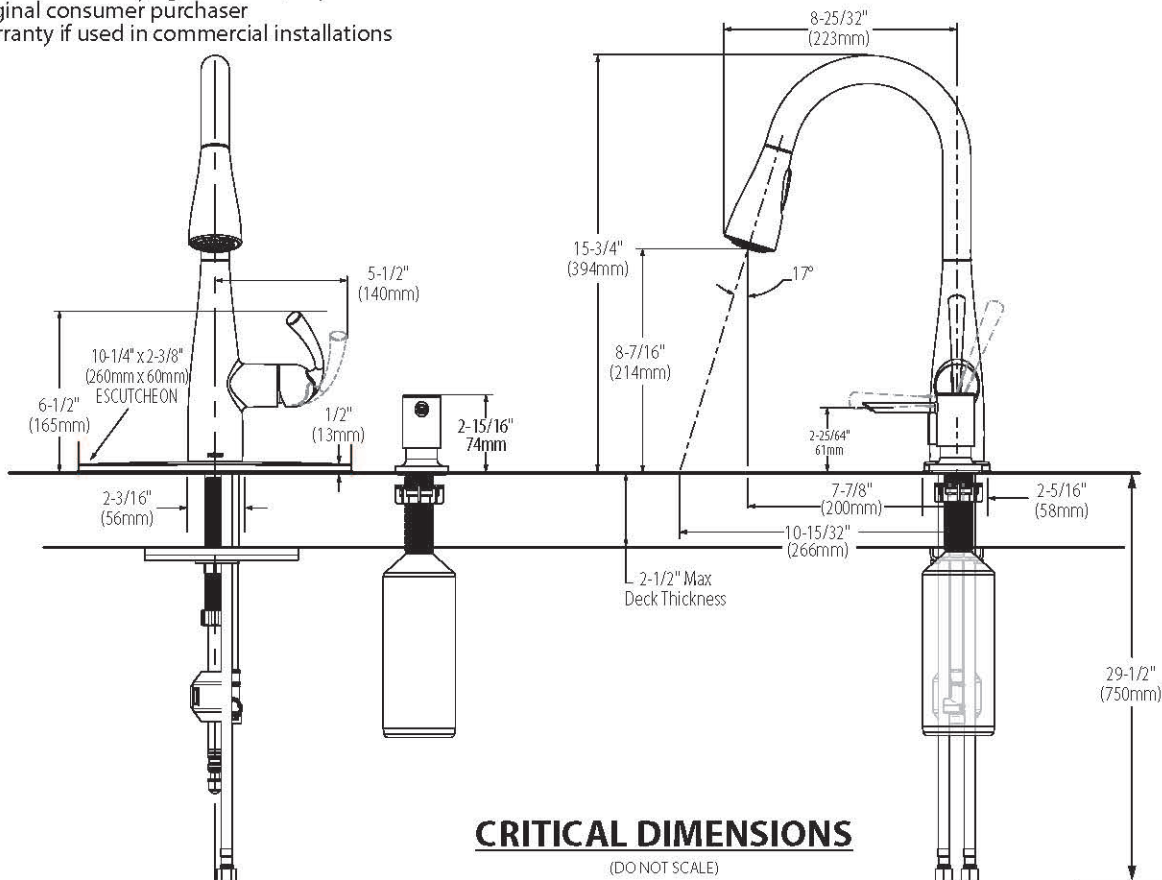

Buy it for looks. Buy it for life.®

Specifications

DESCRIPTION

- Reflex™ pulldown system offers smooth operation, easy movement and secure docking
- Metal construction with various finishes identified by suffix
- Duralock™ quick connect installation
- Pullout spray with 68" braided hose
- Flexible supply lines with 3/8"CC fittings connect directly to supply stop
- High arc spout provides height and reach to fill or clean large pots while pull out wand provides the maneuverability for cleaning or rinsing
- 360° rotating spout

OPERATION

- Lever style handle
- Temperature controlled by 100° arc of handle travel
- Operates with less than 5 lbs. of force
- Operates in stream or spray mode in the pulldown or retracted position
- When filling a vessel outside the sink, the pause feature conveniently stops the flow of water as the wand passes over the counter top

FLOW

- Flow is limited to 1.5 gpm (5.7 L/min) at 60 psi

CARTRIDGE

- 1255™ Duralast™ cartridge for Single-Handle Faucets

STANDARDS

- Third party certified to IAPMO Green, ASME A112.18.1/CSA B125.1 and all applicable requirements referenced therein including NSF 61/9
- Meets CalGreen and Georgia SB370 requirements
- Complies with California Proposition 65 and with the Federal Safe Drinking Water Act
- The backflow protection system in the device consists of two independently operating check valves, a primary and a secondary which prevent backflow

NOTE: THIS FAUCET IS DESIGNED TO BE INSTALLED THRU 1 HOLE, 1-1/2" (38mm) MIN. DIA. (1 HOLE FOR SOAP DISPENSER)

CRITICAL DIMENSIONS

(DO NOT SCALE)