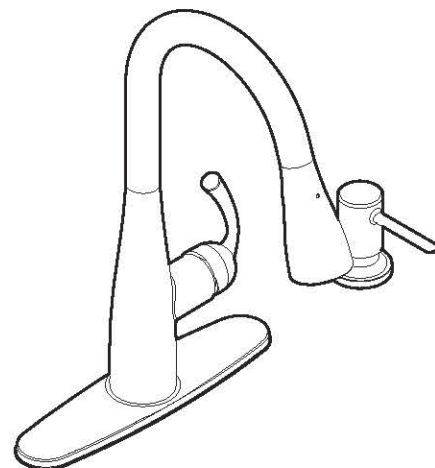

OPERATION

- Lever style handle
- Temperature controlled by 100° arc of handle travel
- Operates with less than 5 lbs. of force
- Operates in stream or spray mode in the pulldown or retracted position
- When filling a vessel outside the sink, the pause feature conveniently stops the flow of water as the wand passes over the counter top

FLOW

- Flow is limited to 1.5 gpm (5.7 L/min) at 60 psi

CARTRIDGE

- 1255™ Duralast™ cartridge for Single-Handle Faucets

STANDARDS

- Third party certified to IAPMO Green, ASME A112.18.1/CSA B125.1 and all applicable requirements referenced therein including NSF 61/9
- Meets CalGreen and Georgia SB370 requirements
- Complies with California Proposition 65 and with the Federal Safe Drinking Water Act
- The backflow protection system in the device consists of two independently operating check valves, a primary and a secondary which prevent backflow

- ♿ ADA for lever handle

WARRANTY

- Lifetime limited warranty against leaks, drips and finish defects to the original consumer purchaser
- 5 year warranty if used in commercial installations

ESSIE™ Single Handle Pulldown Kitchen Faucet
Model: 87014 series

NOTE: THIS FAUCET IS DESIGNED TO BE INSTALLED THRU 1 HOLE, 1-1/2" (38mm) MIN. DIA. (1 HOLE FOR SOAP DISPENSER)