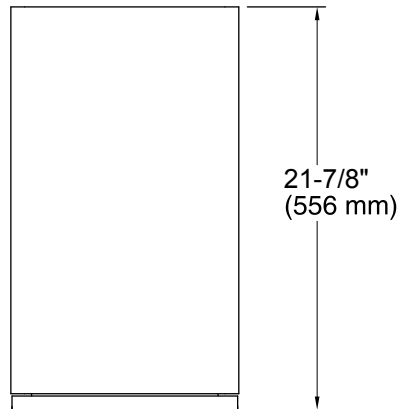

Technical Information

All product dimensions are nominal.

Notes

Install this product according to the installation guide.