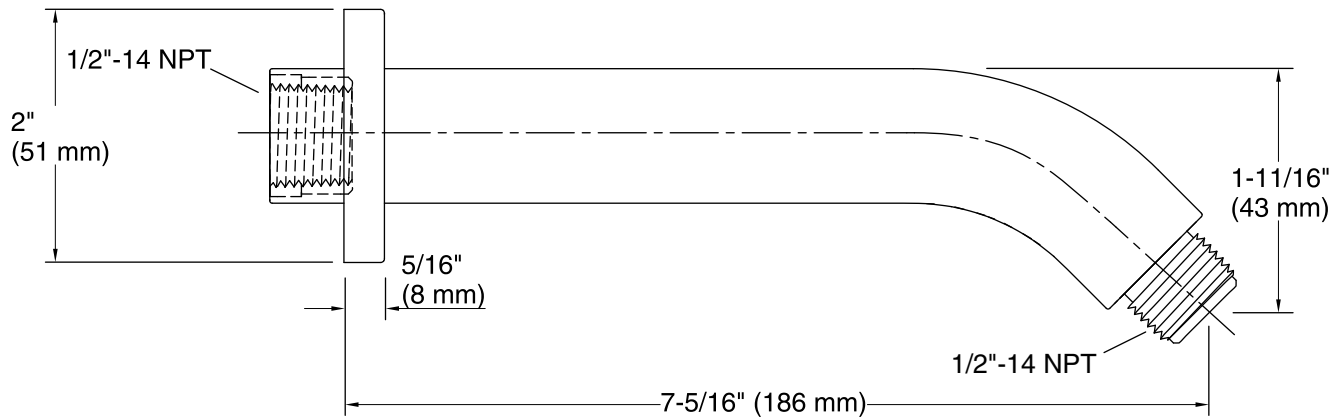

Technical Information

All product dimensions are nominal.

Notes

Install this product according to the installation guide.