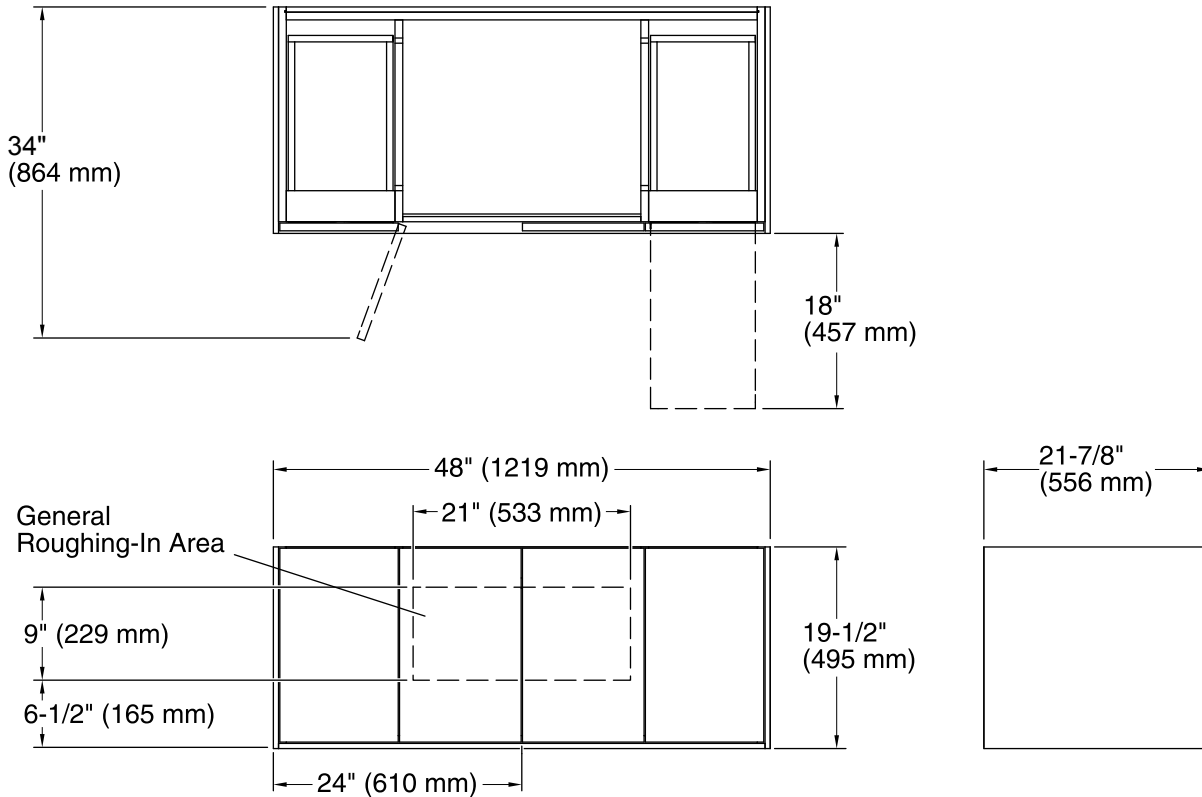

K- 99672 Two-Drawer Bridge

K- 99668 Lap Drawer

K- 99676 Filler Strip

K- 99001 Mirrored Cabinet

K- 99007 Mirrored Cabinet

K- 99009 Mirrored Cabinet

99662

99678

## Technical Information

All product dimensions are nominal.

Vanity type: Wall-mount