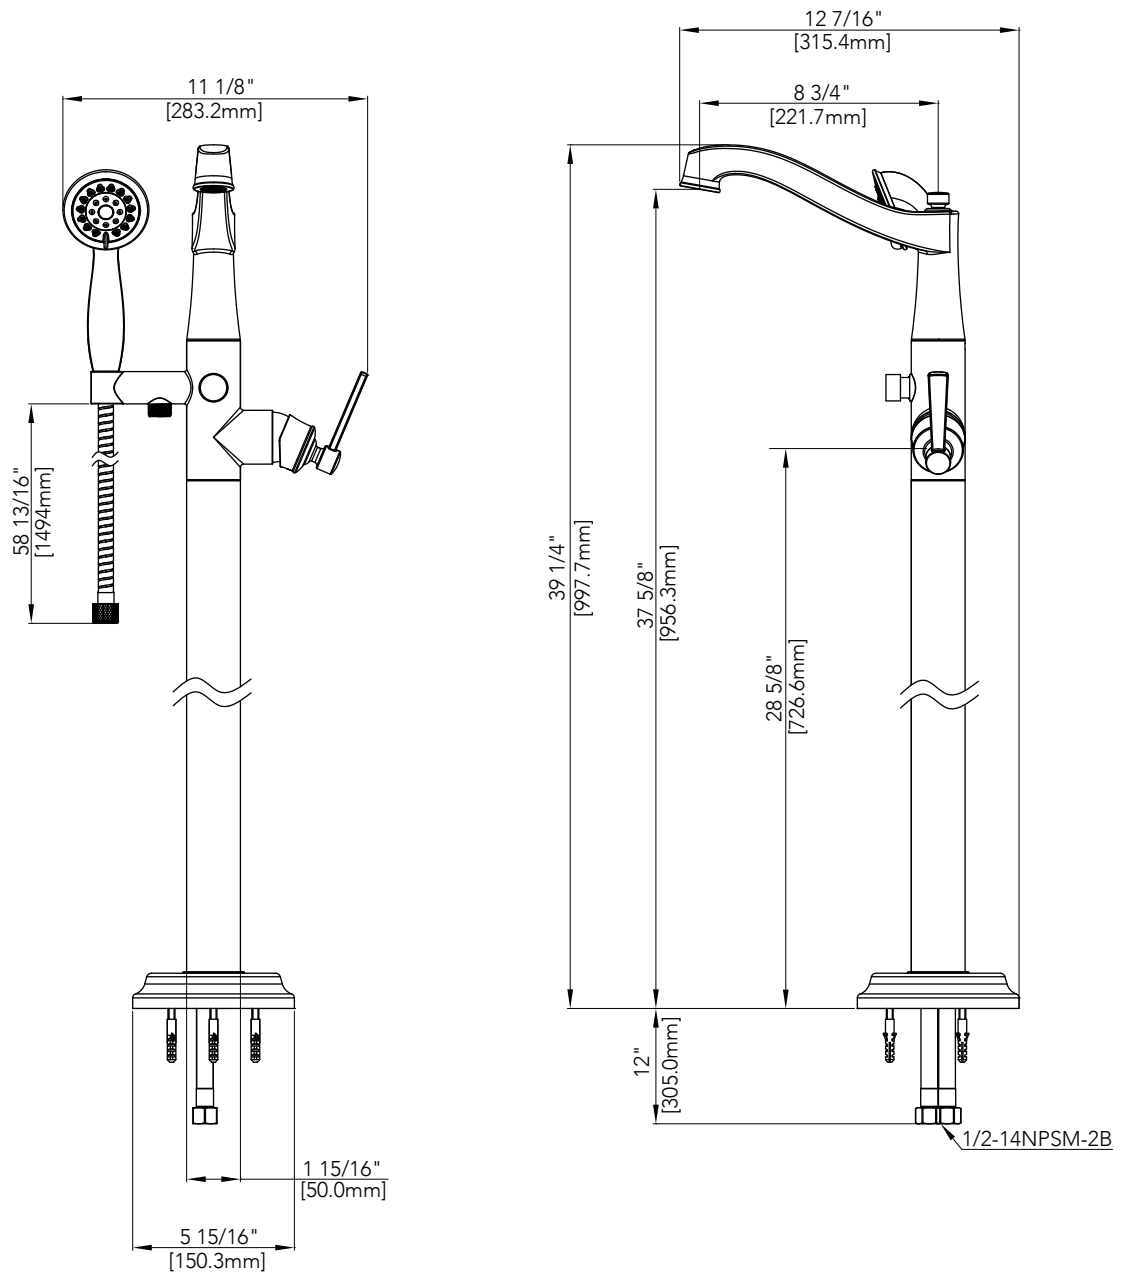

#### Product Codes:

MIRPTFS1000CP (polished chrome)

MIRPTFS1000BN (brushed nickel)

MIRPTFS1000PN (polished nickel)

MIRPTFS1000ORB (oil rubbed bronze)

- Brass construction
- Ceramic disc cartridge
- Flow rate: 10 gpm @ 60 psi
- Hand shower max. flow rate: 2.0 GPM at 80 PSI
- Three function hand shower
- Integral diverter to hand shower
- Lifetime limited warranty
- Mounting plate included
- Meets ANSI:A112.18.1M
- cUPC/IAPMO listed
- ADA compliant

### TUB FILLER FAUCET

#### Product Codes:

MIRPTFS1000CP (polished chrome)

MIRPTFS1000BN (brushed nickel)

MIRPTFS1000PN (polished nickel)

MIRPTFS1000ORB (oil rubbed bronze)

Please be sure to take note of supply line length before installation and ensure ample space is available.

All dimensions are based on original specifications and are subject to change and variation.