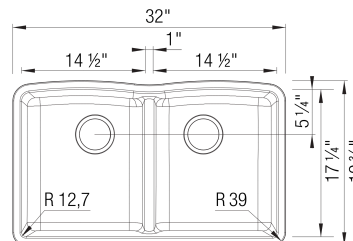

### Design and Planning Tips

- Min cabinet size: 36 in

What is included:  
Installation instructions  
Cut-out template  
Limited Lifetime Warranty

Depending on cabinet construction, a different cabinet size may be required. Consult the cabinet manufacturer.