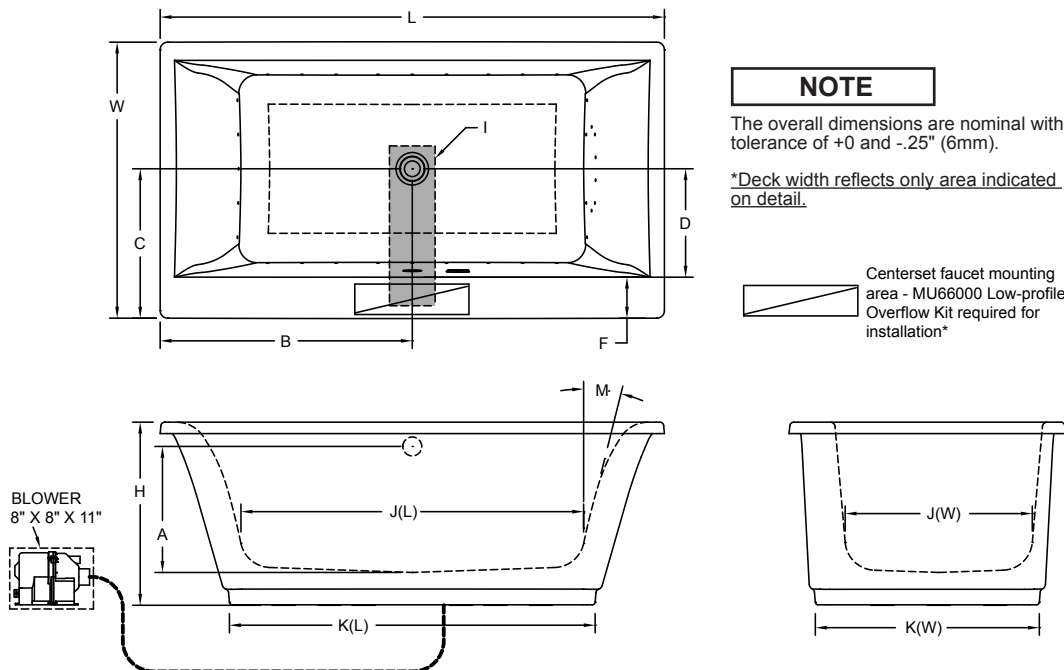

Each component requires a separate, dedicated GFCI protected circuit

Model with components	GFCI Outlet (60Hz)
PURE AIR® BATH Blower	120V/15A

Key Dimensions

©2017 Jacuzzi Luxury Bath • For additional information call Customer Service 800-288-4002 • www.jacuzzi.com/baths/
Refer to installation instructions included with fixture before beginning installation. Please confirm product availability and specifications before commencing with any installation work.
PRODUCT SPECIFICATIONS AND AVAILABILITY ARE SUBJECT TO CHANGE WITHOUT NOTICE.