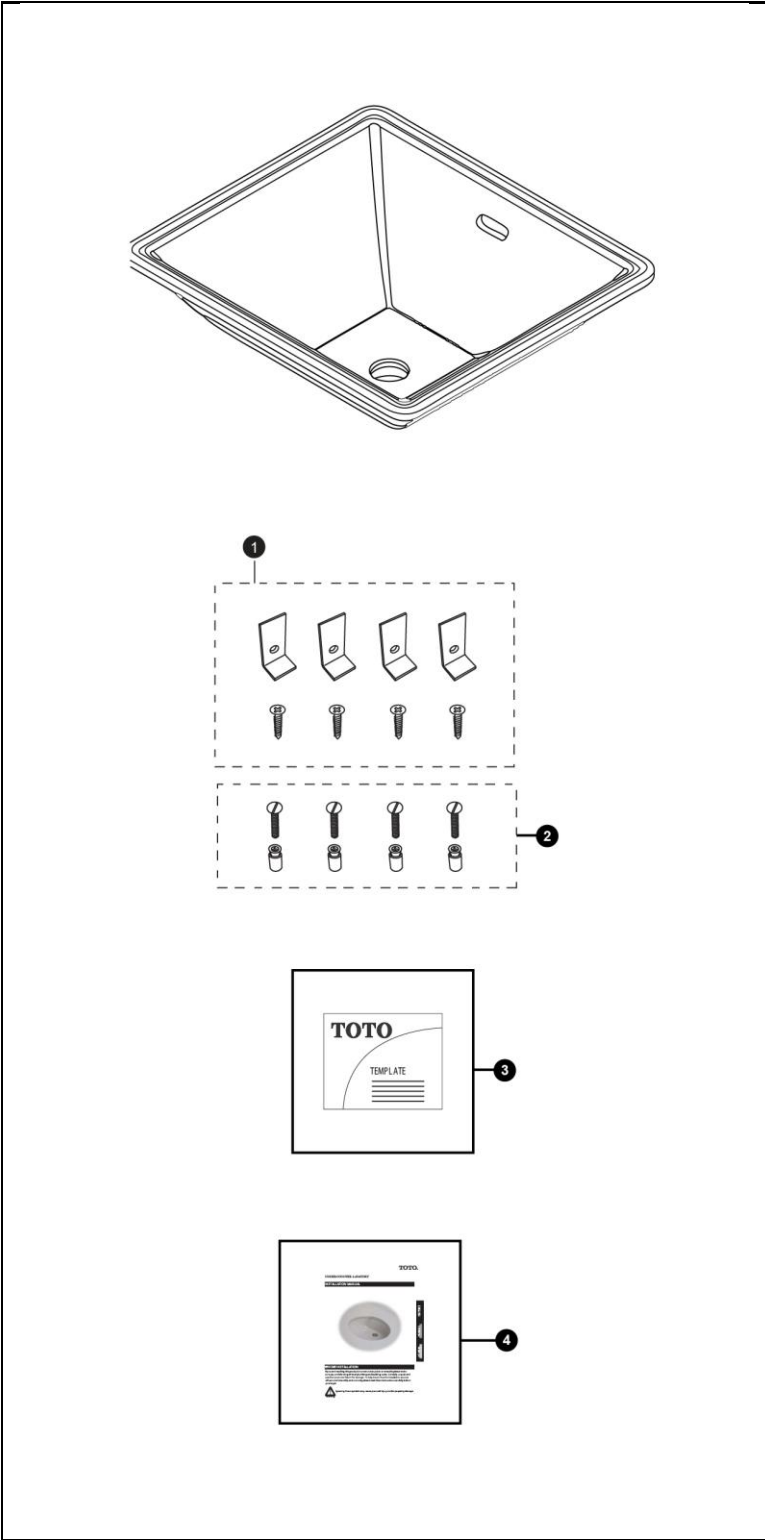

**Legato®
Undercounter Lavatory**

Item	Part	Description
1	THU408	Mounting set, UC lav, standard rim
2	THU410	Anchor set, UC lav, hard surface
3	0GU164	Mounting Template
4	0GU035-5	Installation Instructions - Under Counter

Note:

Product Number Explanations	
Under Counter Lavatory	Colors
(LT) Lavatory	(#01) Cotton White
(624) Model	(#03) Bone
(G) CeFIONtect™ (for #01, #03, #11, #12 only)	(#11) Colonial White
	(#12) Sedona Beige
	(#51) Ebony

Actual Product may vary slightly from illustration.