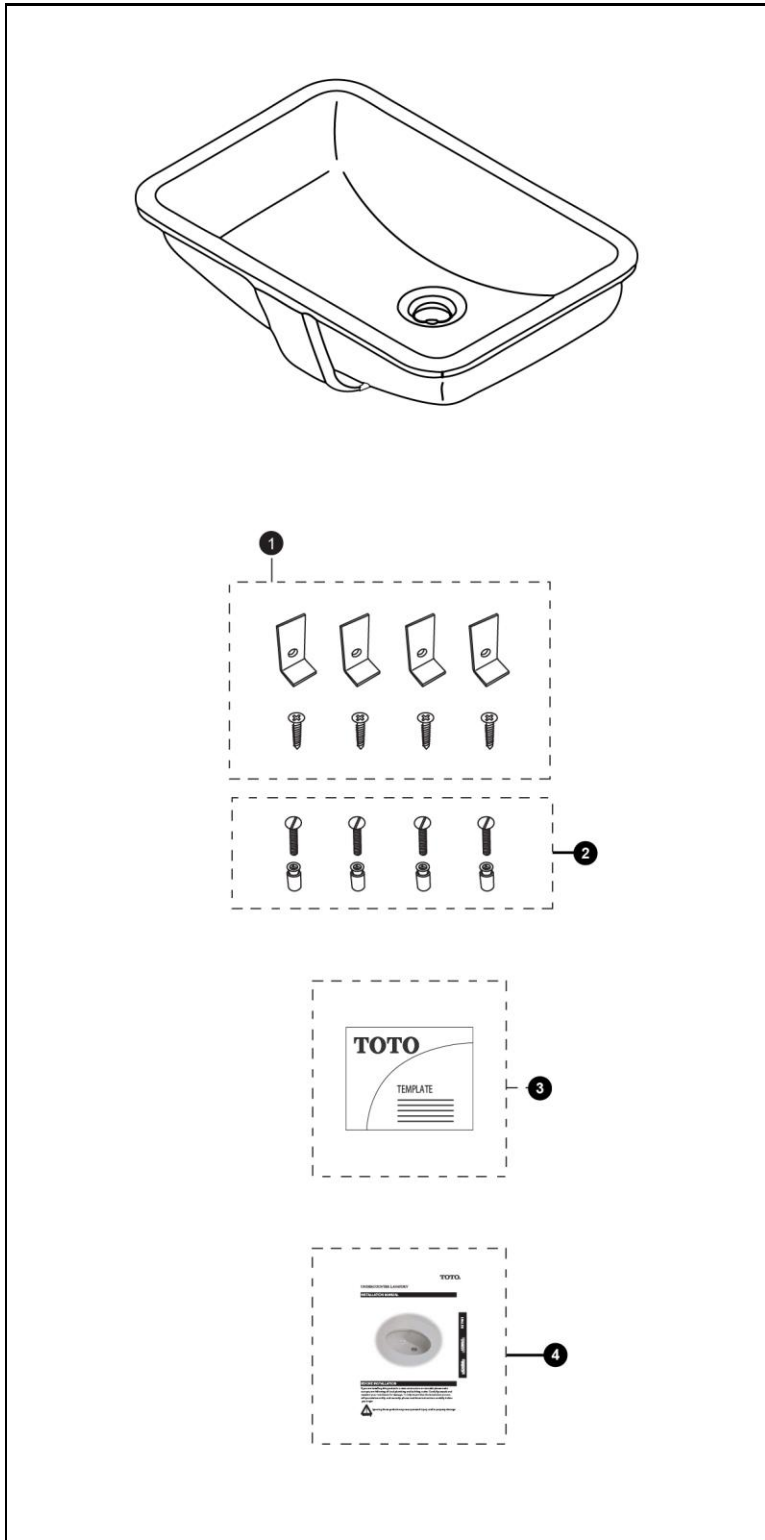

Under Counter Lavatory

Item	Part	Description
1	THU408	Mounting set, UC lav, standard rim
2	THU410	Anchor set, UC lav, hard surface
3	0GU128-1	Mounting template
4	0GU035-5	Installation and Owner's Manual, UC lav

Note:

Product Number Explanations	
Under Counter Lavatory	Colors
(LT) Lavatory	(#01) Cotton
(540) Model	(#12) Sedona Beige
(G) CeFIONtect™	

Actual Product may vary slightly from illustration.