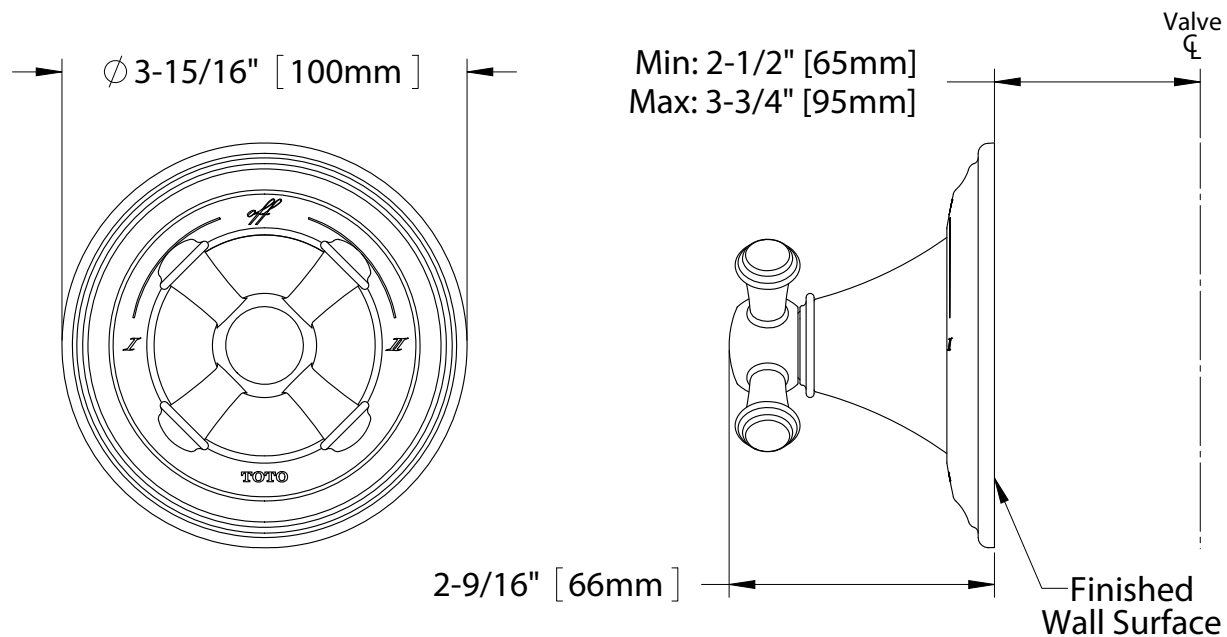

Vivian™ Two-Way Diverter Trim with Off, Cross Handle

FEATURES

- Consistent trim appearance regardless of valve installation depth
- Off position
- For use with the Two-Way Diverter Valve with Off (TSMV)

PRODUCT SPECIFICATION

Two-way diverter trim with off shall be TOTO Model TS220D#_____ and required valve shall be TSMV sold separately.

TS220D

Vivian™ Two-Way Diverter Trim with Off, Cross Handle

SPECIFICATIONS

- Warranty Lifetime Limited Warranty (Residential Use)
One Year (Commercial Use)
- Material Brass
- Shipping Weight 1.6 lbs.
- Shipping Dimensions 7"L x 3-1/2"W x 4"H

INSTALLATION NOTES

VALVE REQUIRED:
Two-way diverter valve with off model TSMV sold separately.