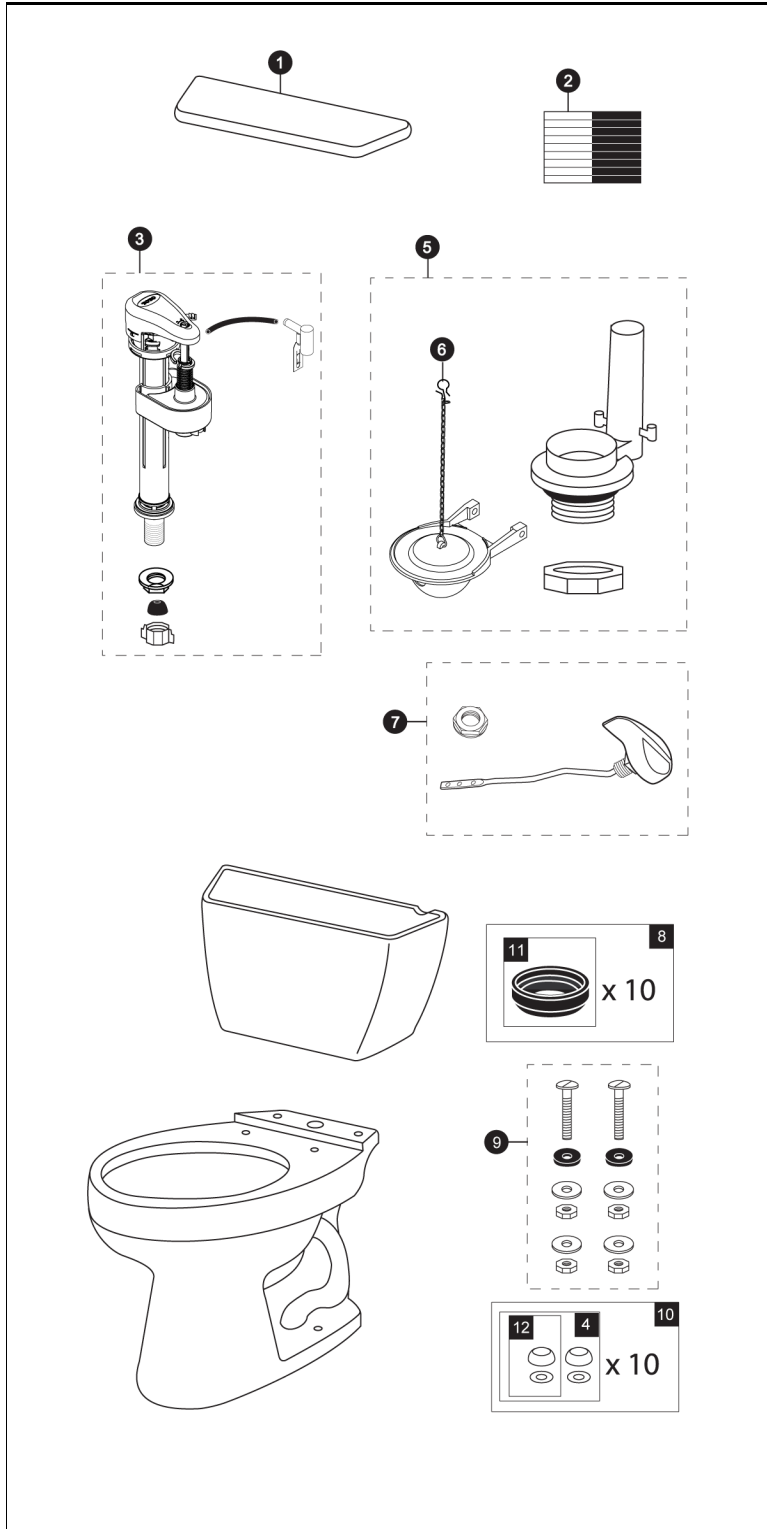

CST744SLR
ST743SR
C744SL

Drake®

**1.6 Gpf Toilet, Elongated,
G-Max®, ADA, 12" Rough-In,
Right Hand Trip Lever**

Items	Parts	Description
1	TCU743CR#01	Tank Lid w/ Velcro Tape - Cotton
	THU743CR#03	Tank Lid w/ Velcro Tape - Bone
	THU743CR#11	Tank Lid w/ Velcro Tape - Colonial White
	THU743CR#12	Tank Lid w/ Velcro Tape - Sedona Beige
	THU743CR#51	Tank Lid w/ Velcro Tape - Ebony
2	THU107	Velcro Tape
3	TSU53A	Fill Valve
4	THU044S#01	Bolt Cap Set - Cotton (2 pieces)
	THU044S#03	Bolt Cap Set - Bone (2 pieces)
	THU044S#11	Bolt Cap Set - Colonial White (2 pieces)
	THU044S#12	Bolt Cap Set - Sedona Beige (2 pieces)
	THU044S#51	Bolt Cap Set - Ebony (2 pieces)
5	THU129P-A	Flush Valve
6	THU331S	Flapper w/ Chain
7	THU279#CP	Trip Lever - Right Hand - Chrome Plated
	THU279#BN	Trip Lever - Right Hand - Brushed Nickel
	THU279#PN	Trip Lever - Right Hand - Polished Nickel
	THU279#PB	Trip Lever - Right Hand - Polished Brass
8	THU131	Tank to Bowl Gaskets (10 pieces)
9	TSU01D	Tank Mounting Kit
10	THU098#01	Bolt Cap Sets - Cotton (20 pieces)
	THU098#03	Bolt Cap Sets - Bone (20 pieces)
	THU098#11	Bolt Cap Sets - Colonial White (20 pieces)
	THU098#12	Bolt Cap Sets - Sedona Beige (20 pieces)
	THU098#51	Bolt Cap Sets - Ebony (20 pieces)
11	9BU024E	3" Tank to Bowl Gasket
12	THU044#01	Bolt Cap - Cotton
	THU044#03	Bolt Cap - Bone
	THU044#11	Bolt Cap - Colonial White
	THU044#12	Bolt Cap - Sedona Beige
	THU044#51	Bolt Cap - Ebony

Note:

Product Number Explanations		
Two-Piece Toilet	Tank	Bowl
(CST) Gravity Type Toilet	(ST) Tank	(C) Bowl
(744) Model	(743) Model	(744) Model
(S) G-Max®	(S) G-Max®	(S) G-Max®
(L) ADA Compliant	(R) Right Hand Trip	(L) ADA Compliant
(R) Right Hand Trip Lever	Lever	