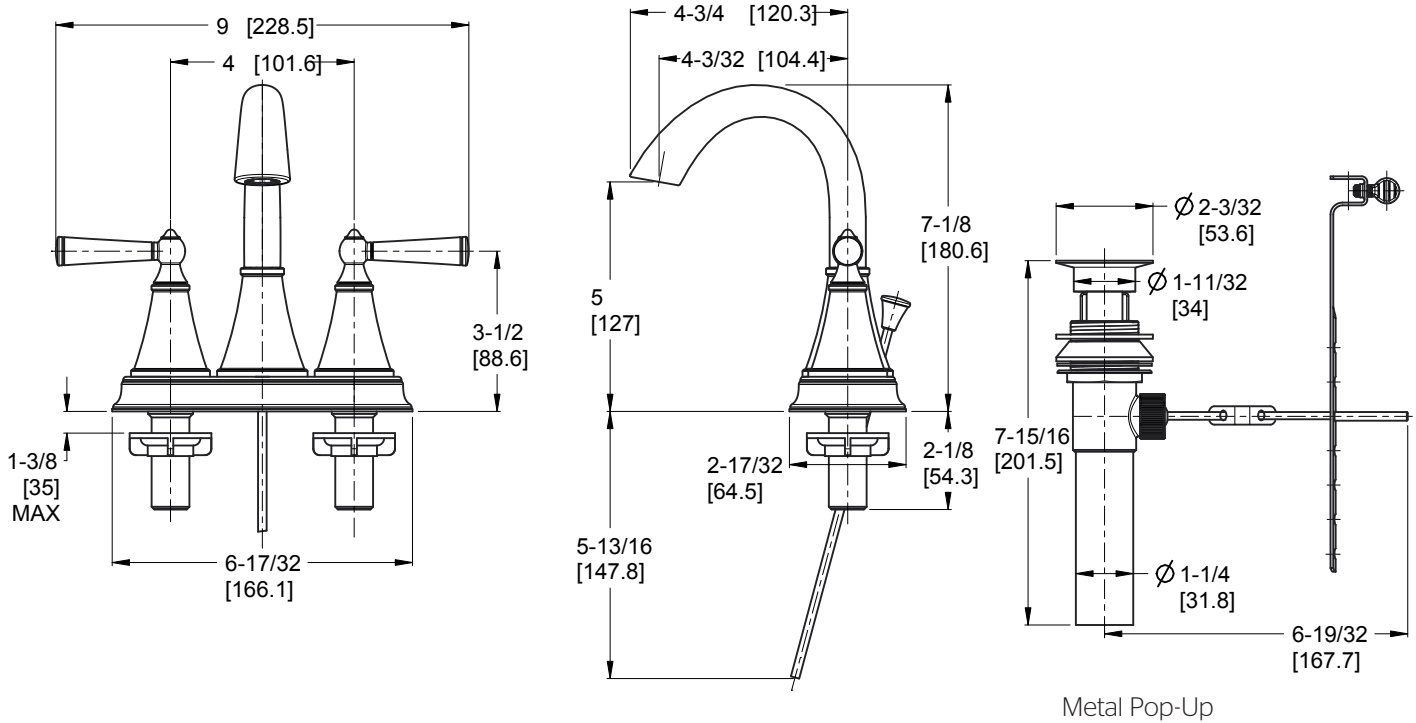

Saxton™ 4" Centerset Lavatory Faucet

- LG48-GLOC Finish(C)
- LG48-GLOK Finish(K)
- LG48-GLOY Finish(Y)

Specifications

- All Metal Construction

Features

- 1.2 GPM Flow Rate
- All Metal Construction
- Fixed Hub
- Metal Pop-Up
- Mounting Hardware Included
- Pforever Seal Ceramic Disc Valve
- Pforever Warranty®

Code Compliance

Pfister products are designed and manufactured in compliance with the following standards and codes:

- IAPMO Certified
- CSA B125 Certified
- ASME A112.18.1
- NSF 61/9 Annex G (Low lead)
- Cal Green Compliant
- CEC Compliant
- ADA Compliant-ANSI A117.1 (Lever handles only)
- EPA WaterSense Certification 1.2 gpm, 4.5L/Min

Dimensions

Ø1 Min to Ø1-1/2 Max. Deck Hole Openings