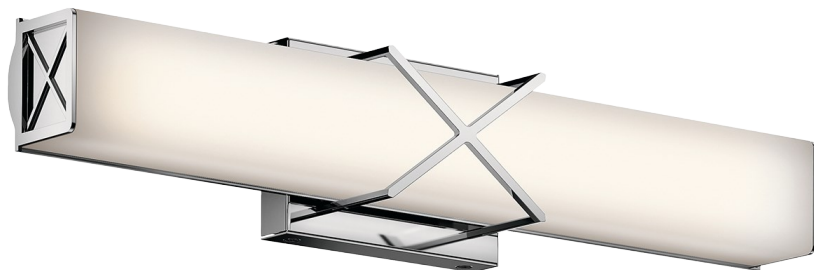

**Trinsic Collection**  
**Trinsic 22" LED Bath Light CH**  
 45657CHLED (Chrome)

Project Name: \_\_\_\_\_  
 Location: \_\_\_\_\_  
 Type: \_\_\_\_\_  
 Qty: \_\_\_\_\_  
 Comments: \_\_\_\_\_

**Dimensions**

Height	4.50"
Width	22.00"

**Ordering Information**

Product ID	45657CHLED
Finish	Chrome
Collection	Trinsic Collection

**Dimensions**

Extension	3.50"
Height from center of Wall opening	2.25"
Base Backplate	4.25 X 6.00
Weight	1.00 LBS

**Photometrics**

Kelvin Temperature	3000 K
Color Rendering Index	90

**Specifications**

Material	Steel
Diffuser Description	Satin Etched White

**Electrical**

Dimmable	Yes
Dimmable Notes	This LED is compatible with most standard incandescent dimmers, LED dimmers, and electronic low voltage dimmers. For more information, go to <a href="http://Kichler.com/dimming">Kichler.com/dimming</a> .
Voltage	120 V
Input Voltage	Single(120)